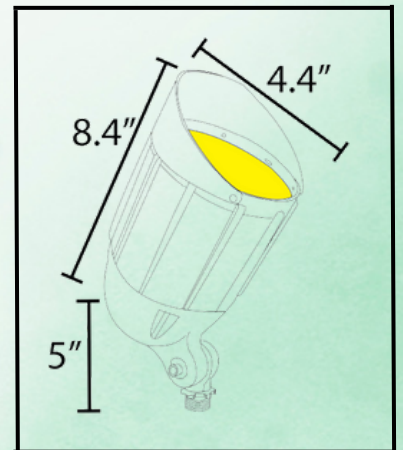

ABBA

LIGHTING USA

12V Landscape Light Specialist

- **POWER:**
30W 12V
- **BODY:**
HEAVY DUTY
CAST ALUMINUM
- **CRI:**
70
- **LIFE SPAN:**
50,000 HOURS
- **BEAM ANGLE:**
22° / 35° / 57°
- **TEMPERATURE:**

- **FINISH:**
BLACK
- **IP RATING:**
IP65

CDRA30 SPEC SHEET