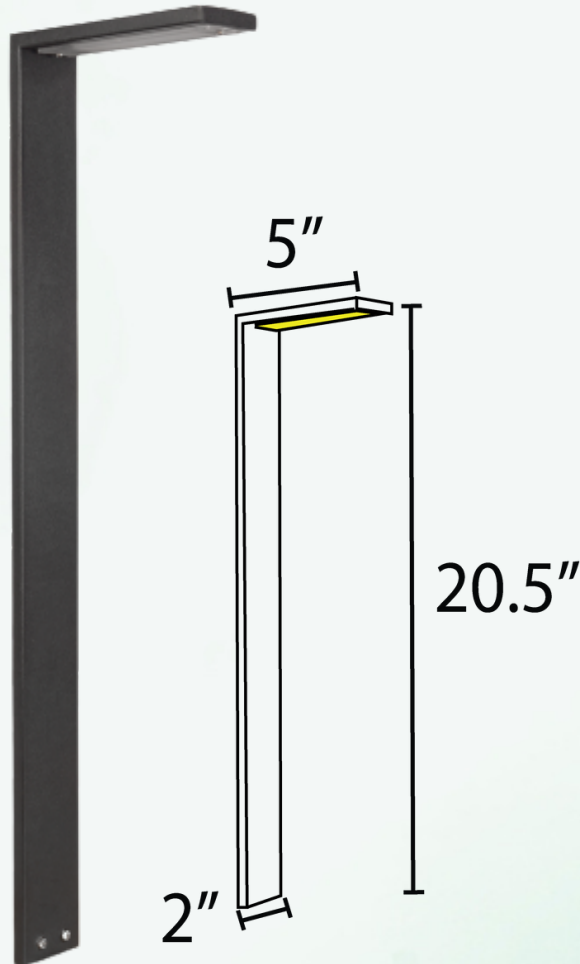

# ABBA

LIGHTING USA

*12V Landscape Light Specialist*

- **POWER:**  
INTEGRATED 3W LED  
AC/DC 12V
- **BODY:**  
HEAVY DUTY STAINLESS  
STEEL
- **LUMENS:**  
270 LM
- **TEMPERATURE:**  
WARM WHITE 3000K
- **LIFE SPAN:**  
50,000 HOURS
- **FINISH:**  
BLACK OR STAINLESS STEEL
- **INCLUDED:**  
GROUND SPIKE