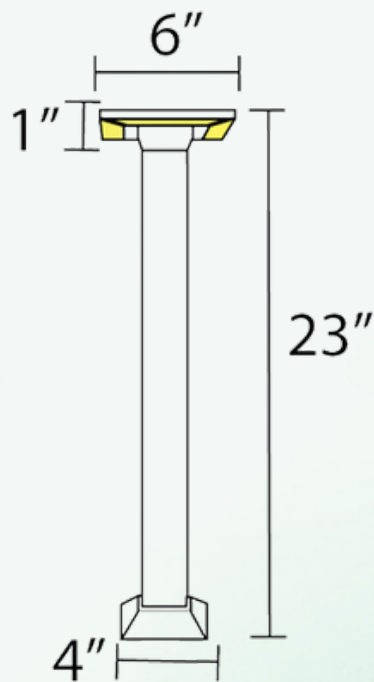

ABBA

LIGHTING USA

12V Landscape Light Specialist

- **POWER:**
INTEGRATED 12W LED
AC/DC 12V
- **BODY:**
HEAVY DUTY ALUMINUM
- **WATERPROOF RATING:**
IP65
- **TEMPERATURE:**
WARM WHITE 3000K
- **LIFE SPAN:**
50,000 HOURS
- **FINISH:**
BLACK
- **INCLUDED:**
GROUND SPIKE