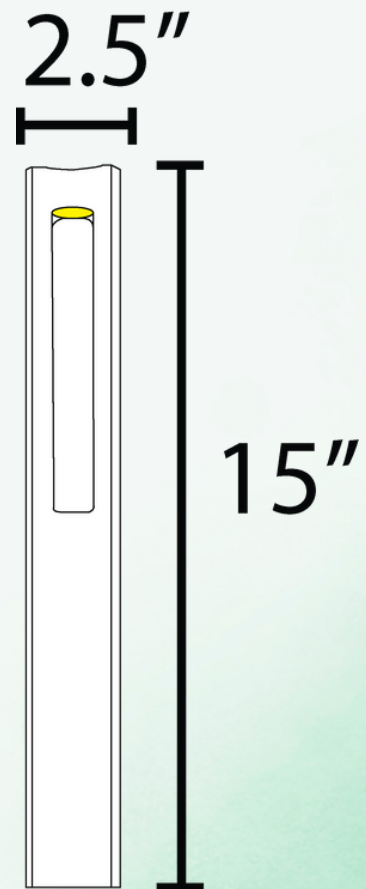

ABBA

LIGHTING USA

12V Landscape Light Specialist

- **POWER:**
INTEGRATED 3W COB
AC 12V WARM WHITE
3000K 300 LUMENS
- **BODY:**
HEAVY DUTY CAST
ALUMINUM
- **WATERPROOF
RATING:**
IP65
- **BEAM ANGLE:**
360 DEGREES
- **FINISH:**
BLACK
- **INCLUDED:**
ABS GROUND SPIKE