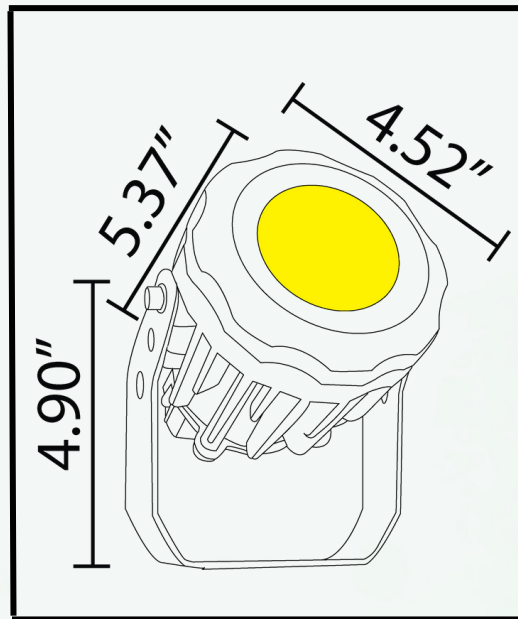

ABBA

LIGHTING USA

12V Landscape Light Specialist

- **WATTAGE:**
20W
- **INPUT VOLTAGE:**
AC/DC 12V
- **POWER FREQUENCY:**
50/60 HZ
- **CRI:**
RA>70
- **BEAM ANGLE:**
24°
- **SYSTEM EFFICACY:**
751M/W
(CCT=6000K/3000K)
- **NET WEIGHT (KG):**
1.68