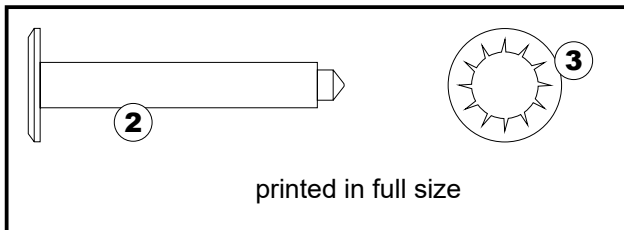

TUF 8000 BOX CONTENT

Please locate and confirm that you have the following hardware with the following:

1. Allen wrench = 1
2. Allen bolt (40mm - 1 9/16") = 4
3. Bigger "internal star" lock washer = 4
4. Wooden block = 4

Required tools: Allen wrench (supplied)

CAUTION: Do not use a power screwdriver which can cause screws to break or strip

TUF 8000

Note: During the assembly process whenever using screws or bolts, check each by placing the screw / bolt on the upper diagram which is drawn in actual size. Be sure to use the proper size and shape specified in the instructions. Be sure to **COMPLETELY TIGHTEN** the screws / bolts when you are asked to do this.