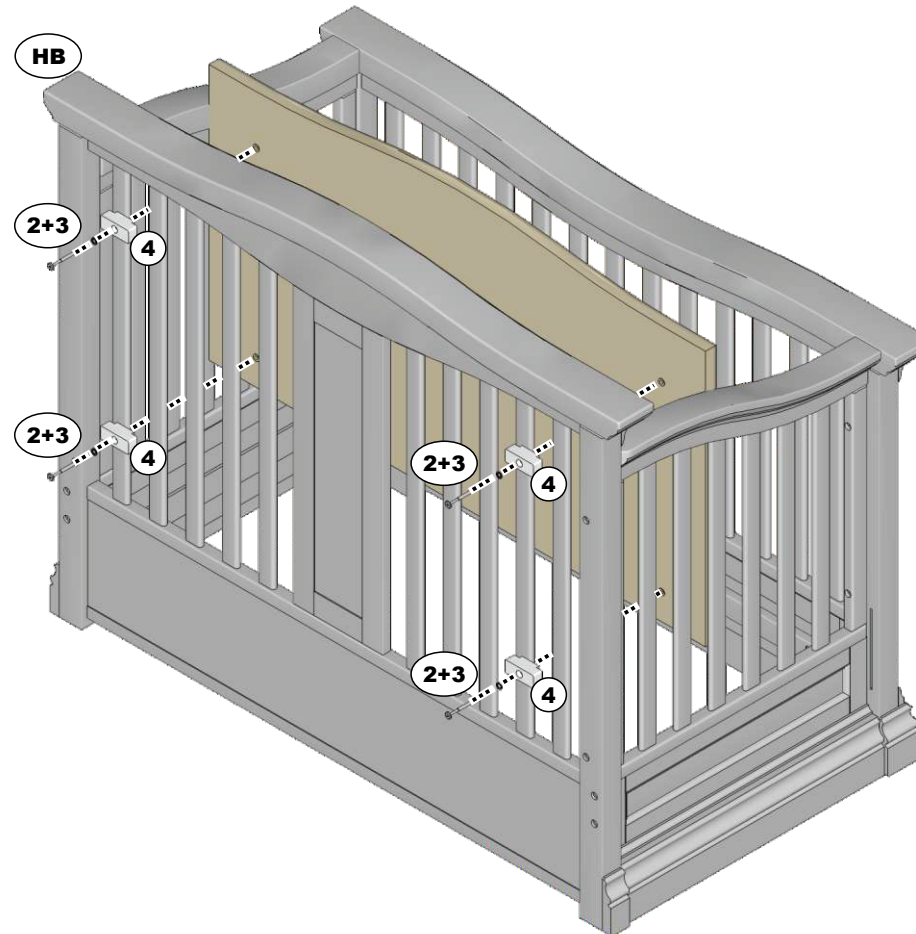

this picture shows how your crib
should look like after completing assembly

NOTE: THE STYLE OF YOUR
CRIB, HEADBOARD OR OF YOUR
MATTRESS SUPPORT MAY VARY
FROM WHAT IS PICTURED IN THE
INSTRUCTION SHEET

**IMPORTANT: PLEASE, READ
ALL INSTRUCTIONS BEFORE
ASSEMBLING! PLEASE, SAVE
INSTRUCTIONS FOR FUTURE
USE**

(Two adults are required to complete this step)

Take the TUFTed Panel and carefully place it on your headboard (HB) with the four holes facing the back of the crib, like shown in the Figure below.

Insert 4 Allen bolts (2) and 4 bigger washers (3) into the wooden block (4) supplied with the TUF 8000 and attach it to the Tufted Panel using the Allen wrench (1).

Completely tighten these four bolts.

WARNING: TO KEEP YOUR BABY SECURE AND SAFE, AND TO AVOID POTENTIAL INJURY OR DEATH, IT'S **VERY IMPORTANT TO COMPLETELY TIGHTEN ALL 4 BOLTS LISTED.**

IMPERIO Convertible Crib