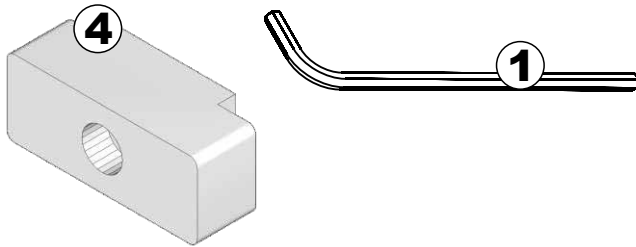

this picture shows how your crib
should look like after completing assembly

NOTE: THE STYLE OF YOUR
CRIB, HEADBOARD OR OF YOUR
MATTRESS SUPPORT MAY VARY
FROM WHAT IS PICTURED IN THE
INSTRUCTION SHEET

**IMPORTANT: PLEASE, READ
ALL INSTRUCTIONS BEFORE
ASSEMBLING! PLEASE, SAVE
INSTRUCTIONS FOR FUTURE
USE**

TUF 8000 BOX CONTENT

Please locate and confirm that you have the following hardware with the following:

1. Allen wrench = 1
2. Allen bolt (40mm - 1 9/16") = 4
3. Bigger "internal star" lock washer = 4
4. Wooden block = 4