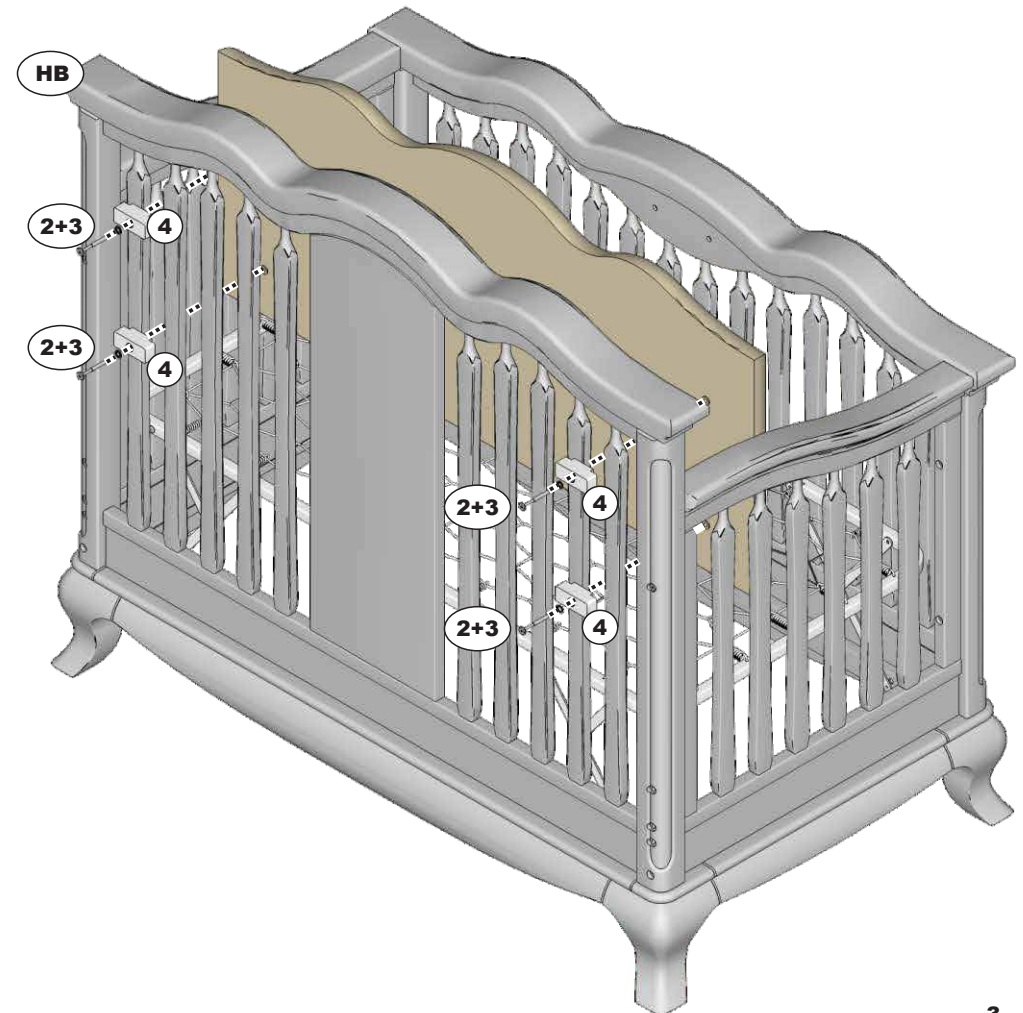

Insert 4 Allen bolts (2) and 4 bigger washers (3) into the wooden block (4) supplied with the TUF 6000/7000 and attach it to the Tufted Panel using the Allen wrench (1).

Completely tighten these four bolts.

WARNING: TO KEEP YOUR BABY SECURE AND SAFE, AND TO AVOID POTENTIAL INJURY OR DEATH, IT'S **VERY IMPORTANT** TO **COMPLETELY TIGHTEN** ALL 4 BOLTS LISTED.

ANTONIO Convertible Crib

CLEOPATRA Convertible Crib