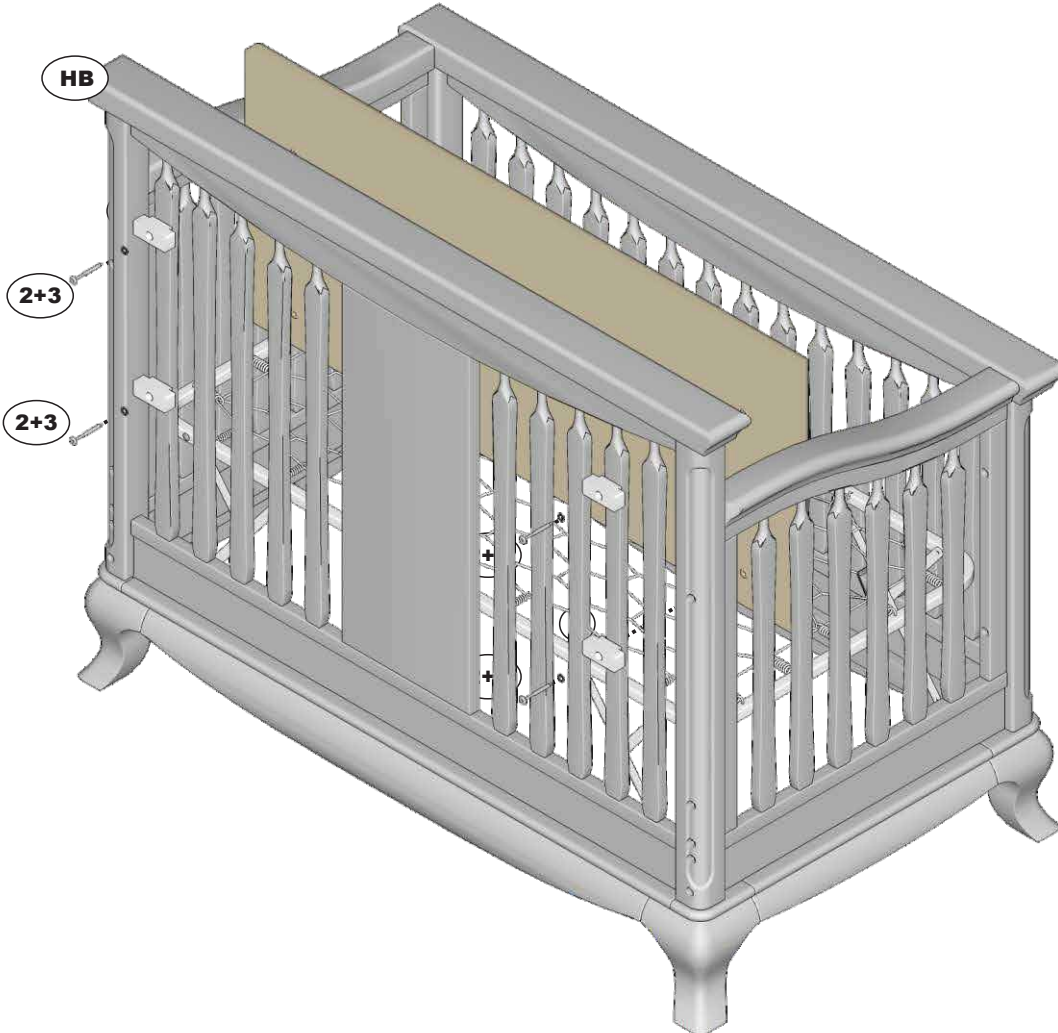

ANTONIO Convertible Crib