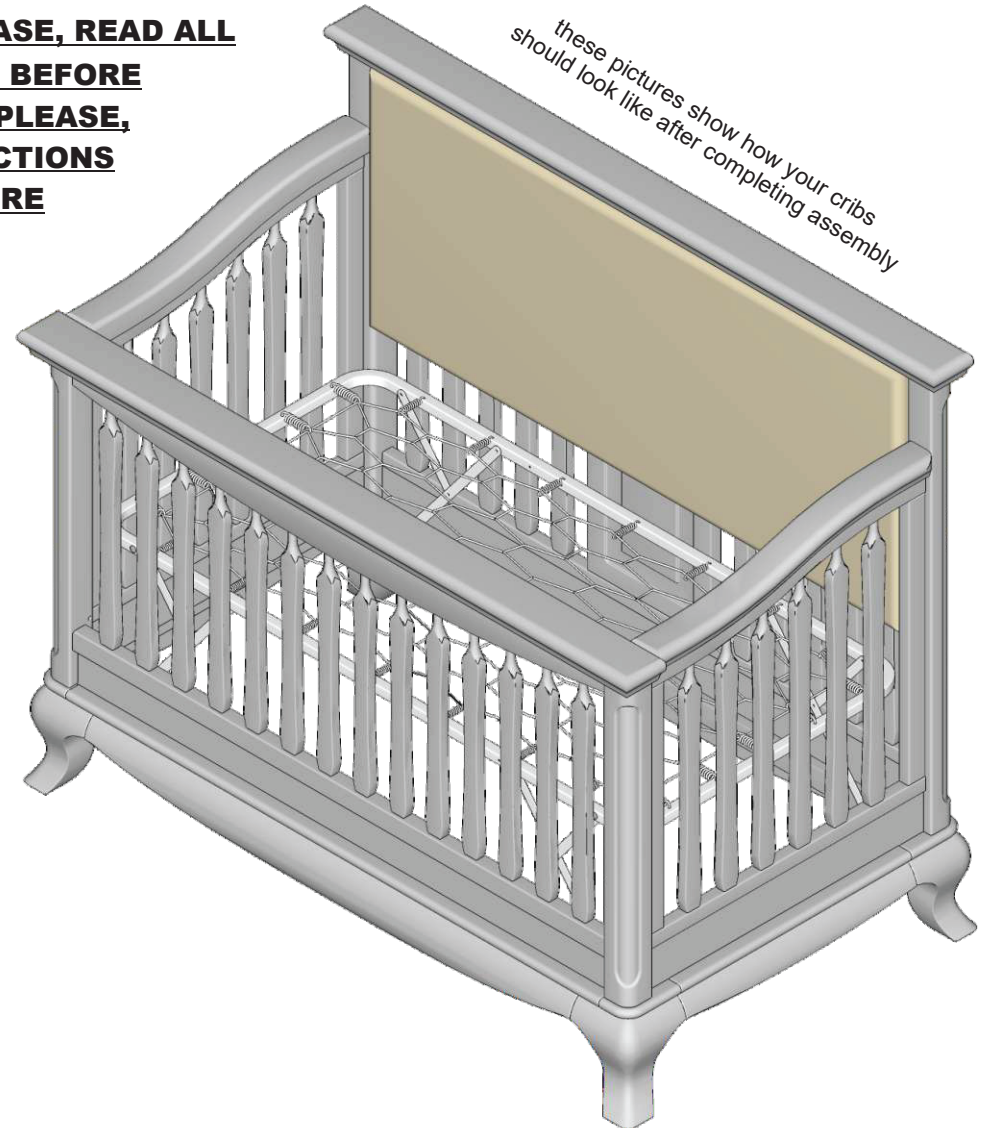

4300 Northlake Ct, Ste E, Charlotte, NC 28216
Phone 980-585-1460
www.rominafurniture.com

ASSEMBLY INSTRUCTIONS FOR YOUR TUFTED PANEL 6000 & 7000

THESE CRIBS CONFORMS TO APPLICABLE
REGULATIONS PROMULGATED BY THE
CONSUMER PRODUCT SAFETY COMMISSION

DO NOT THROW THIS
INSTRUCTION BOOKLET

**IMPORTANT: PLEASE, READ ALL
INSTRUCTIONS BEFORE
ASSEMBLING! PLEASE,
SAVE INSTRUCTIONS
FOR FUTURE
USE**

*these pictures show how your cribs
should look like after completing assembly*