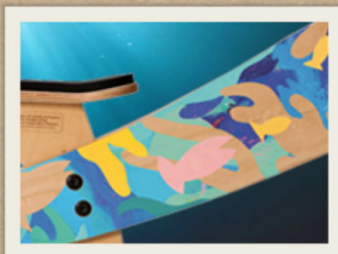

limited editions

space
bike

art by Neal
Whittington

tangaroa
bike

art by Cannons Creek
Opportunity Centre

alphabet
bike

art by Alicia Christie
& Ryan Henderson

apple
bike

art by Coralie
Bickford-Smith

wollemi
bike

art by Helen
Lovelee

koru
bike

art by Shane
Hansen

snail
bike

art by Neal
Whittington

Each Limited Edition features an original artwork created especially for Wishbone Design Studio. We've asked each artist to address a particular topic or message to challenge us in our daily lives. We hope these Limited Edition designs will inspire you as much as creating them inspires us. Here's to a great-looking future!