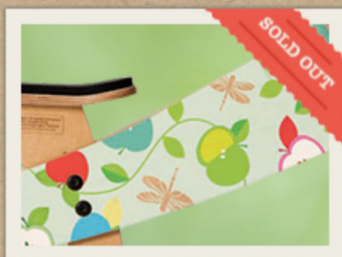

limited editions

space
bike

art by Neal
Whittington

tangaroa
bike

art by Cannons Creek
Opportunity Centre

alphabet
bike

art by Alicia Christie
& Ryan Henderson

apple
bike

art by Coralie
Bickford-Smith

wollemi
bike

art by Helen
Lovelee

koru
bike

art by Shane
Hansen

snail
bike

art by Neal
Whittington

Each Limited Edition features an original artwork created especially for Wishbone Design Studio. We've asked each artist to address a particular topic or message to challenge us in our daily lives. We hope these Limited Edition designs will inspire you as much as creating them inspires us. Here's to a great-looking future!