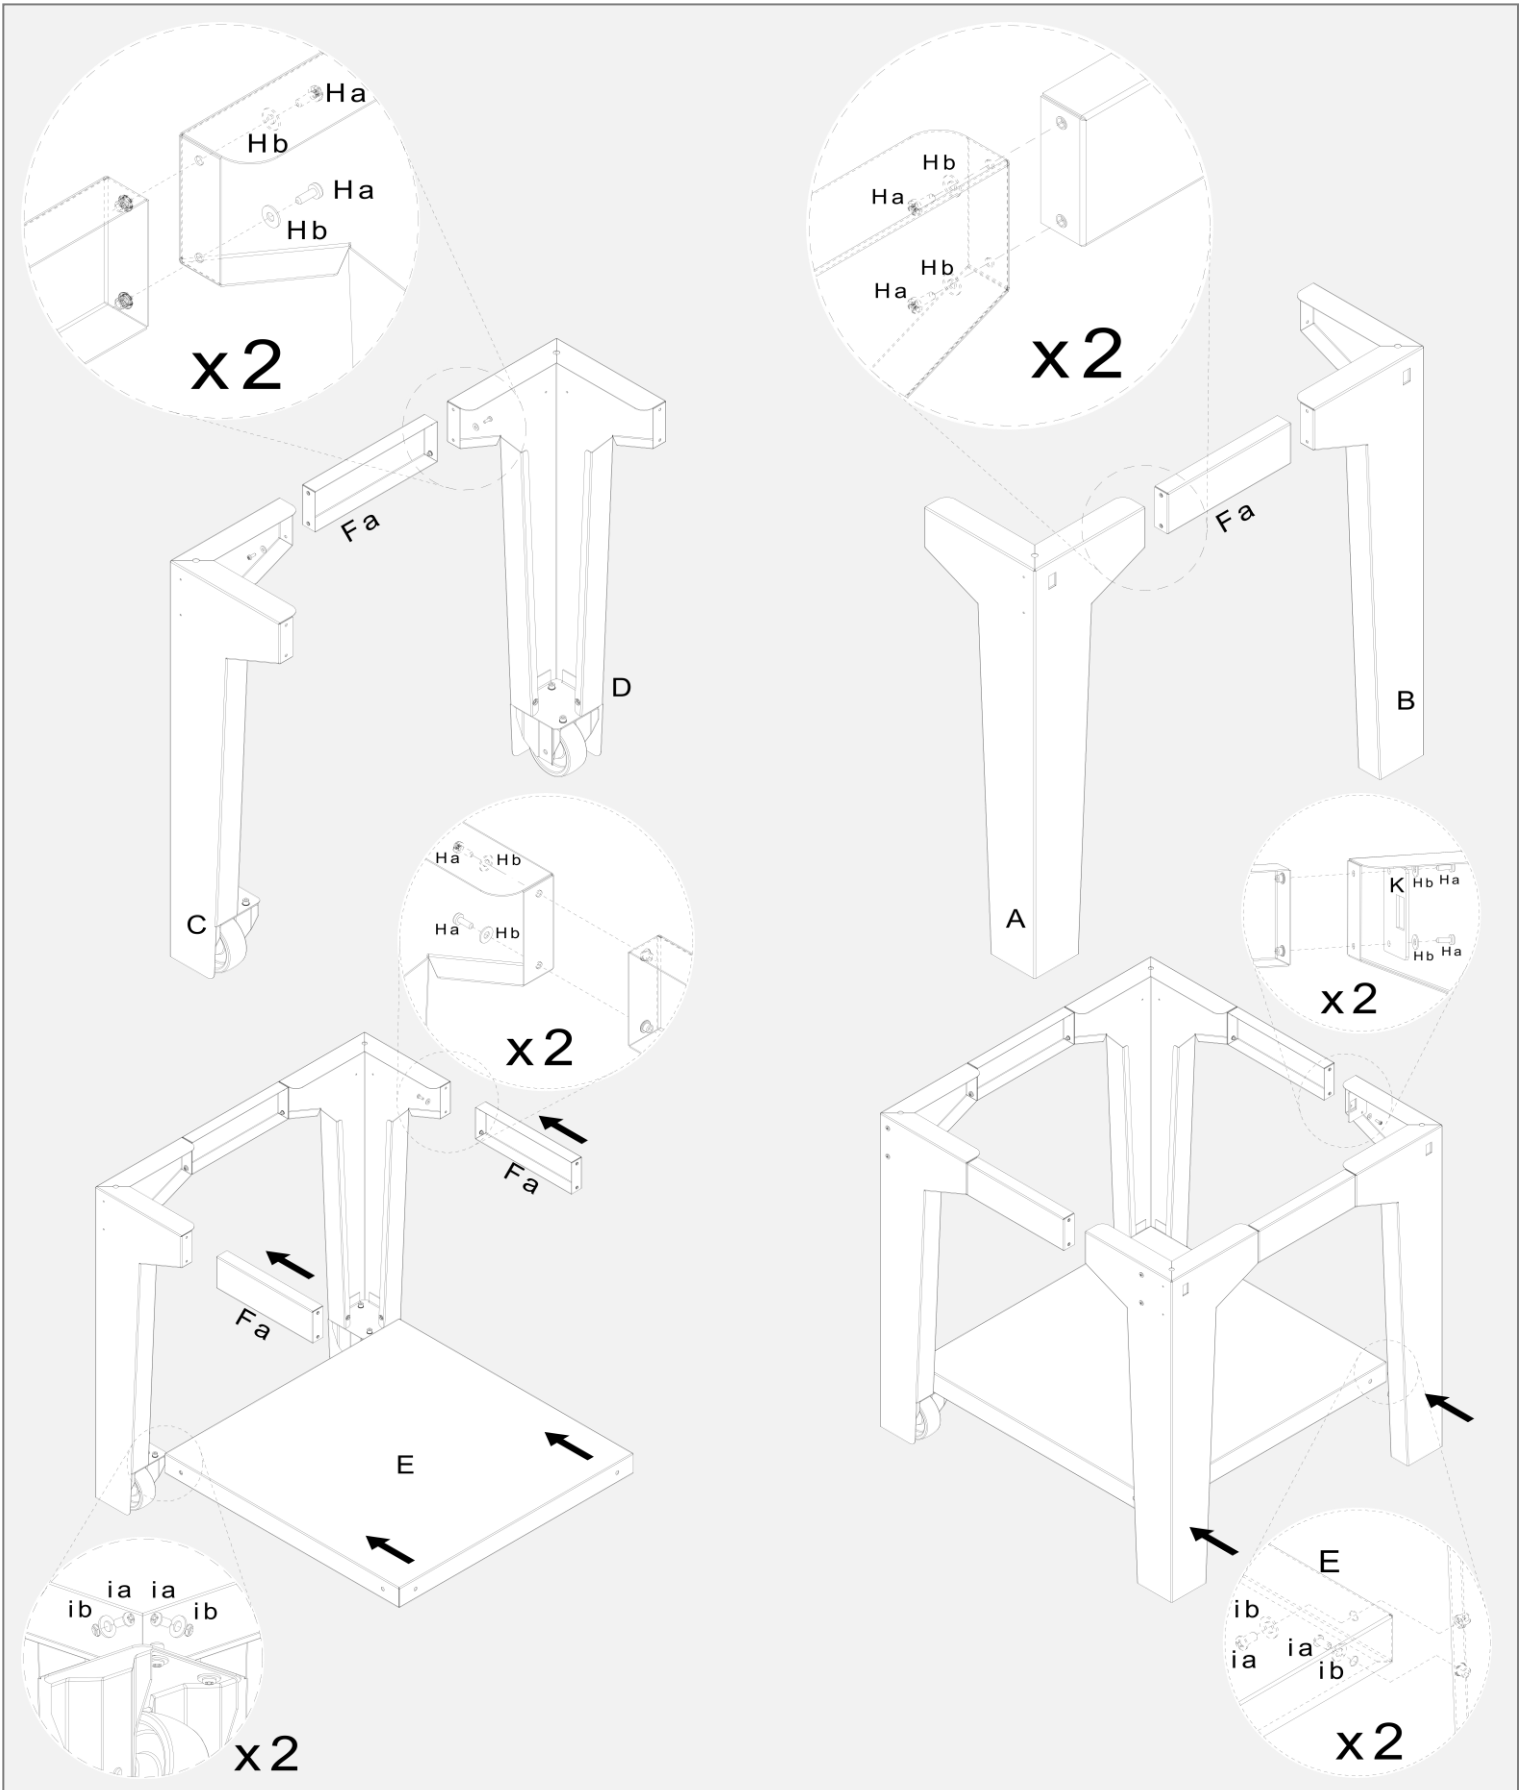

For Outdoor Use

Parts & Assembly Guide

Models: SOITALIA2424/FTMAR-CART

This guide was updated in October 2015

For the latest product information visit the website

Assembly Guide

www.solegourmet.com

Gourmet Italia Parts Guide

Models: SOITALIA2424/SOFTMAR-CART

Hardware Kit Contents

#	Picture	Description	Qty
A		Cart Leg	1
B		Cart Leg	1
C		Cart Leg w/Caster	1
D		Cart Leg w/Caster	1
E		Cart Shelf	1
F		Cart Plate	4
G		Screw	1
Ha		Screw	24
Hb		Washer	24
Ia		Screw	8
Ib		Washer	8
K		Brace Plate	2
L		Cart Rod	2
N		Tool Clip	1
P		Bolt	2

Gourmet Italia Assembly Instructions

Models: SOITALIA2424/SOFTMAR-CART