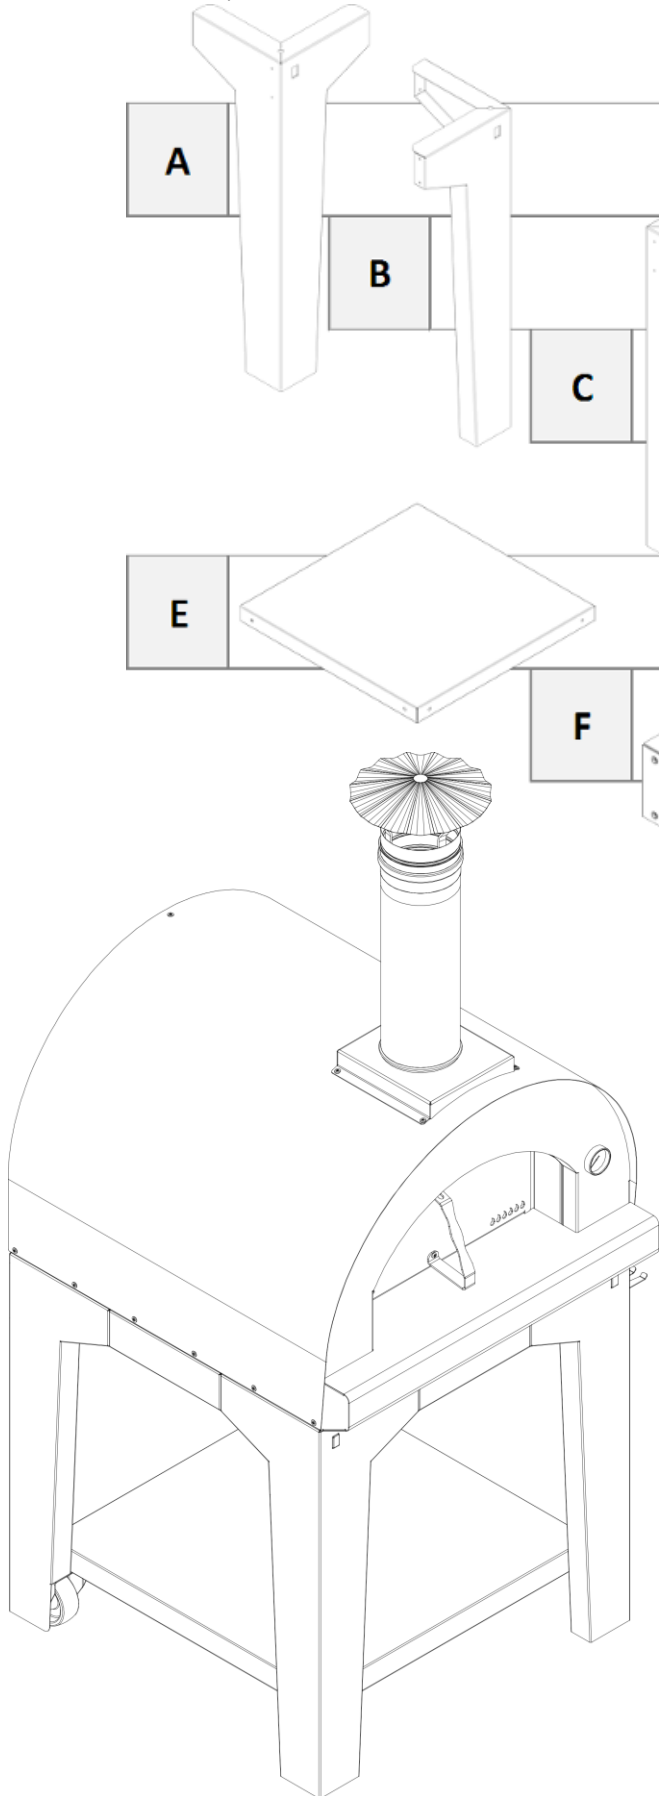

For Outdoor Use

Parts & Assembly Guide

Models: SOITALIA2424/FTMAR-CART

This guide was updated in October 2015

For the latest product information visit the website

Assembly Guide

www.solegourmet.com

Gourmet Italia Parts Guide

Models: SOITALIA2424/SOFTMAR-CART

Hardware Kit Contents

#	Picture	Description	Qty
A		Cart Leg	1
B		Cart Leg	1
C		Cart Leg w/Caster	1
D		Cart Leg w/Caster	1
E		Cart Shelf	1
F		Cart Plate	4
G		Screw	1
Ha		Screw	24
Hb		Washer	24
Ia		Screw	8
Ib		Washer	8
K		Brace Plate	2
L		Cart Rod	2
N		Tool Clip	1
P		Bolt	2

Gourmet Italia Assembly Instructions

Models: SOITALIA2424/SOFTMAR-CART