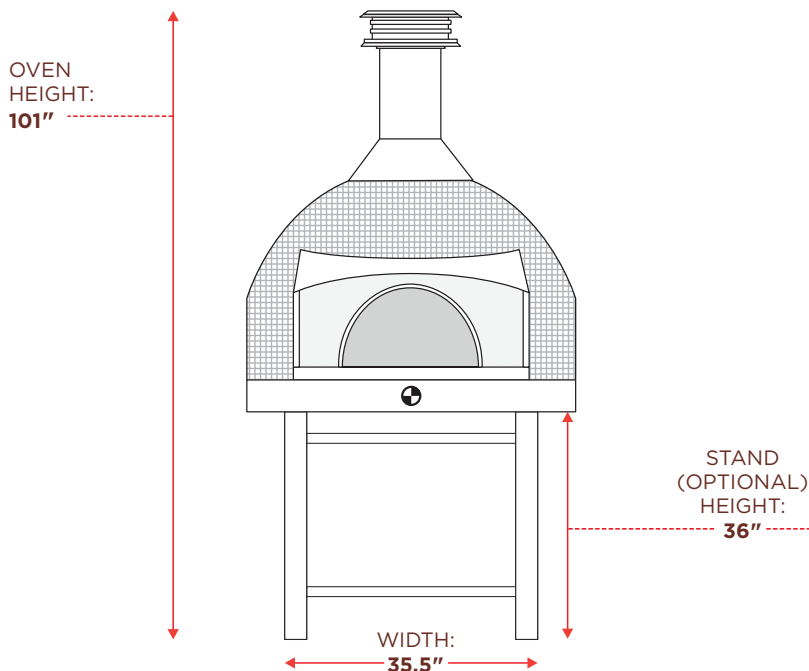

PALAZZO 90

Oven Dimensions:

PERMANENT
Range

MODEL: **Palazzo 90**

INTERIOR DIAMETER: **36"**

WEIGHT: 2,700 lbs

DOME MATERIAL: Fire-brick

VENT: UL Standard 8" Double-Wall Insulated

* Refer to Duratech Spec Sheet for clearance specifications

⊕ : CENTER OF GRAVITY