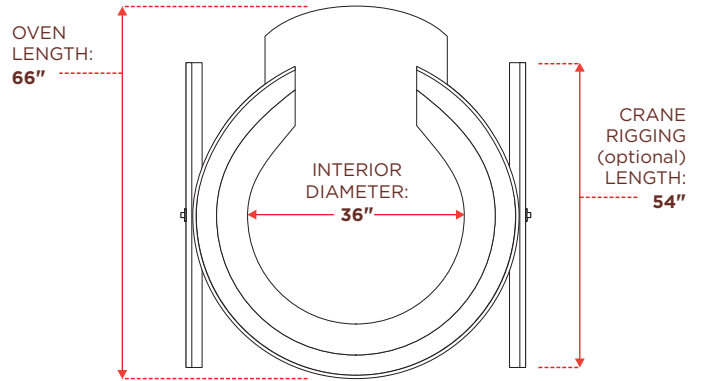

PALAZZO 90

Oven Dimensions:

PERMANENT
Range

MODEL: **Palazzo 90**

INTERIOR DIAMETER: **36"**

WEIGHT: 2,700 lbs

DOME MATERIAL: Fire-brick

VENT: UL Standard 8" Double-Wall Insulated

* Refer to Duratech Spec Sheet for clearance specifications

⊕ : CENTER OF GRAVITY