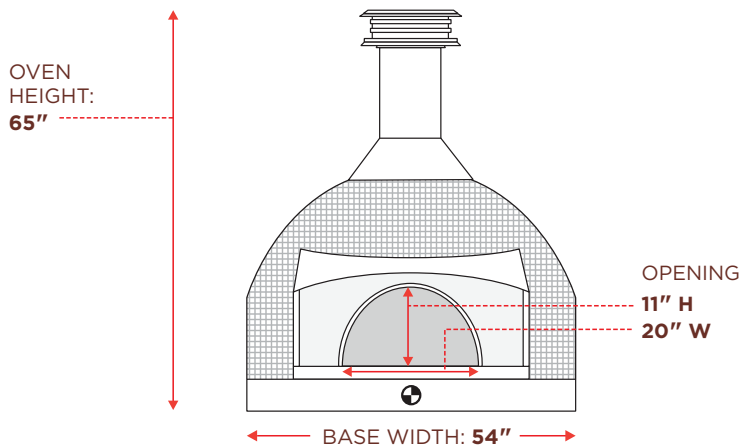

PALAZZO 90

Oven Dimensions:

PERMANENT
Range

MODEL: **Palazzo 90**

INTERIOR DIAMETER: **36"**

WEIGHT: 2,700 lbs

DOME MATERIAL: Fire-brick

VENT: UL Standard 8" Double-Wall Insulated

* Refer to Duratech Spec Sheet for clearance specifications

⊕ : CENTER OF GRAVITY