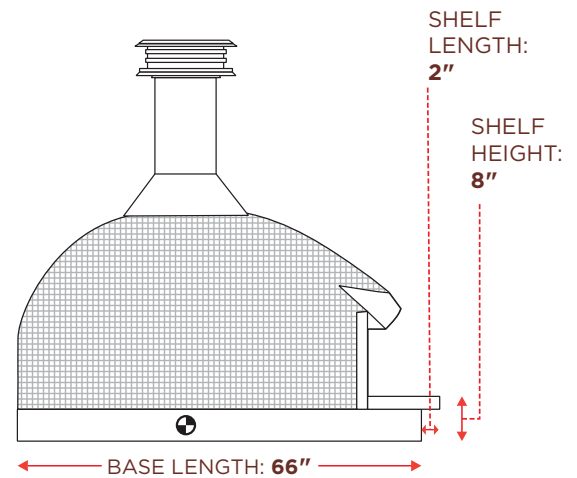

PALAZZO 90

Oven Dimensions:

PERMANENT
Range

MODEL: **Palazzo 90**

INTERIOR DIAMETER: **36"**

WEIGHT: 2,700 lbs

DOME MATERIAL: Fire-brick

VENT: UL Standard 8" Double-Wall Insulated

* Refer to Duratech Spec Sheet for clearance specifications

⊕ : CENTER OF GRAVITY