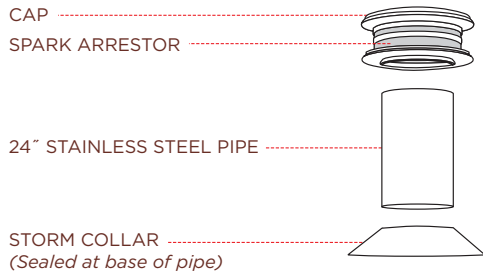

PALAZZO 90

Oven Dimensions:

PERMANENT
Range

MODEL: **Palazzo 90**

INTERIOR DIAMETER: **36"**

WEIGHT: 2,700 lbs

DOME MATERIAL: Fire-brick

VENT: UL Standard 8" Double-Wall Insulated

* Refer to Duratech Spec Sheet for clearance specifications

⊕ : CENTER OF GRAVITY