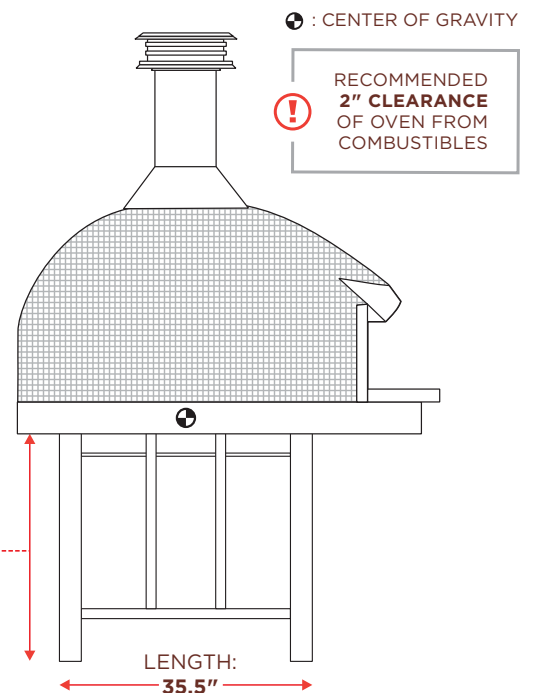

PALAZZO 90

Oven Dimensions:

PERMANENT
Range

MODEL: **Palazzo 90**

INTERIOR DIAMETER: **36"**

WEIGHT: 2,700 lbs

DOME MATERIAL: Fire-brick

VENT: UL Standard 8" Double-Wall Insulated

* Refer to Duratech Spec Sheet for clearance specifications

⊕ : CENTER OF GRAVITY