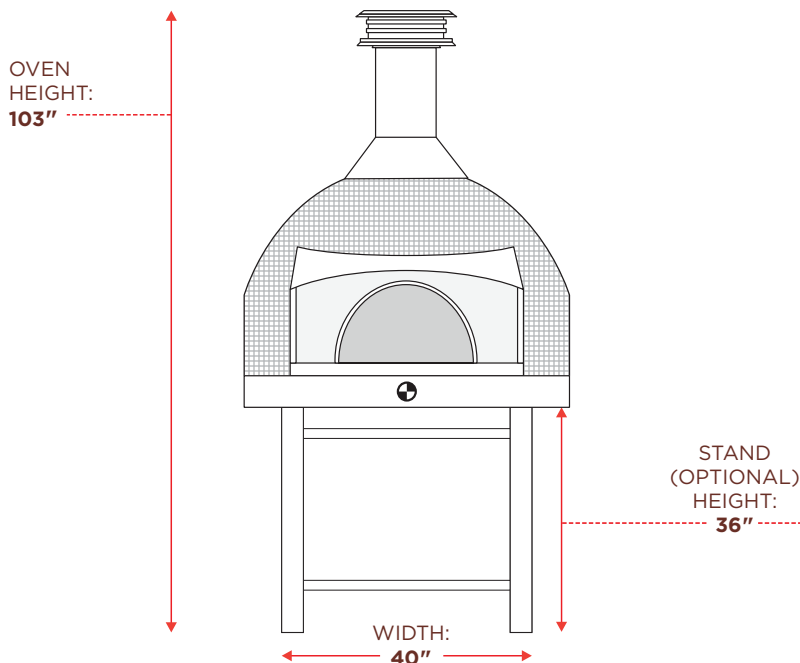

# PALAZZO 110

## Oven Dimensions:

PERMANENT  
*Range*

### INTERIOR DIAMETER: 42"

**WEIGHT: 3,200 lbs**

**DOMESTIC MATERIAL: Fire-brick**

**VENT: UL Standard 8" Double-Wall Insulated \***

\* Refer to Duratech Spec Sheet for clearance specifications

⊕ : CENTER OF GRAVITY  
**RECOMMENDED 2" CLEARANCE OF OVEN FROM COMBUSTIBLES**