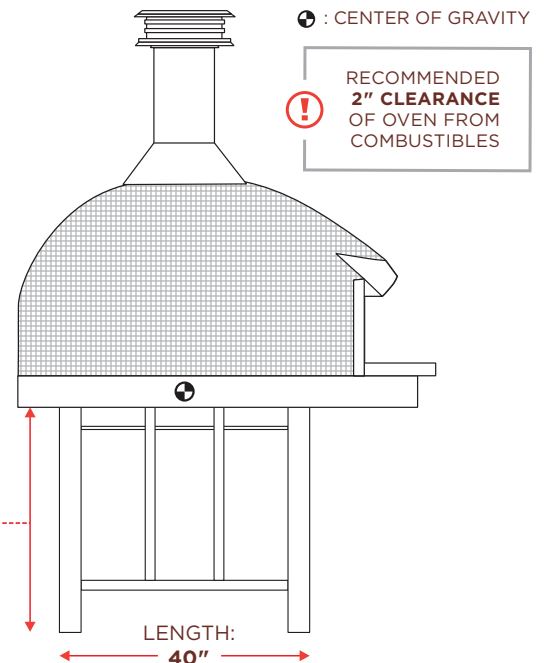

## Oven Dimensions:

PERMANENT  
*Range*

### INTERIOR DIAMETER: 42"

**WEIGHT: 3,200 lbs**

**DOMESTIC MATERIAL: Fire-brick**

**VENT: UL Standard 8" Double-Wall Insulated \***

\* Refer to Duratech Spec Sheet for clearance specifications

⊕ : CENTER OF GRAVITY  
**RECOMMENDED 2" CLEARANCE OF OVEN FROM COMBUSTIBLES**