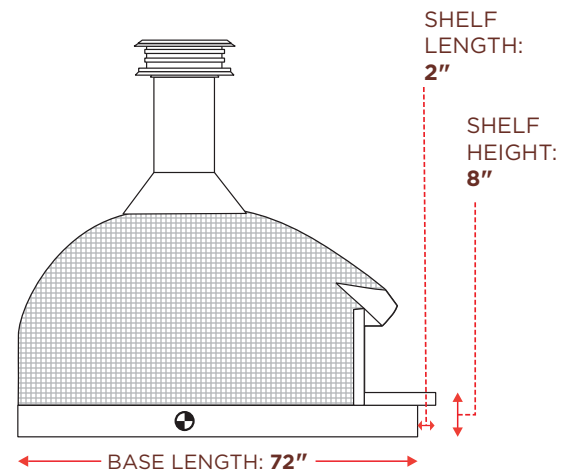

## Oven Dimensions:

PERMANENT  
*Range*

### INTERIOR DIAMETER: 42"

**WEIGHT: 3,200 lbs**

**DOMESTIC MATERIAL: Fire-brick**

**VENT: UL Standard 8" Double-Wall Insulated \***

\* Refer to Duratech Spec Sheet for clearance specifications

⊕ : CENTER OF GRAVITY  
**RECOMMENDED 2" CLEARANCE OF OVEN FROM COMBUSTIBLES**