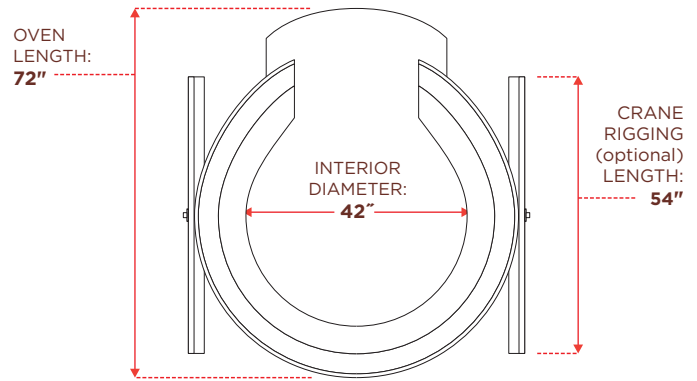

## Oven Dimensions:

PERMANENT  
*Range*

### INTERIOR DIAMETER: 42"

**WEIGHT: 3,200 lbs**

**DOMESTIC MATERIAL: Fire-brick**

**VENT: UL Standard 8" Double-Wall Insulated \***

\* Refer to Duratech Spec Sheet for clearance specifications

⊕ : CENTER OF GRAVITY  
**RECOMMENDED 2" CLEARANCE OF OVEN FROM COMBUSTIBLES**