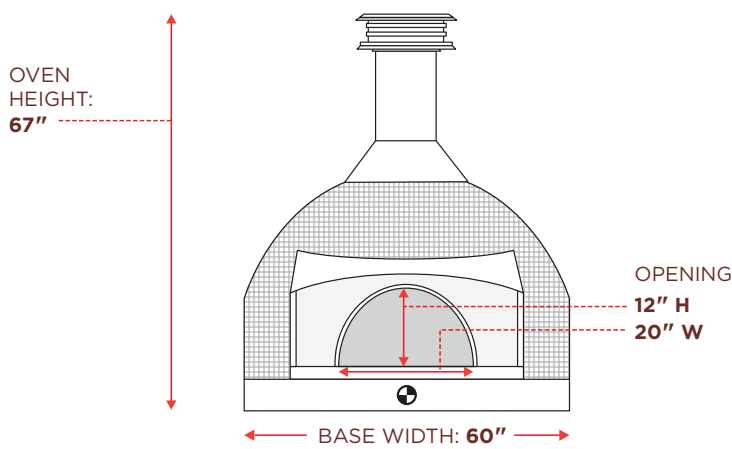

## Oven Dimensions:

PERMANENT  
*Range*

### INTERIOR DIAMETER: 42"

**WEIGHT: 3,200 lbs**

**DOMESTIC MATERIAL: Fire-brick**

**VENT: UL Standard 8" Double-Wall Insulated \***

\* Refer to Duratech Spec Sheet for clearance specifications

⊕ : CENTER OF GRAVITY  
**RECOMMENDED 2" CLEARANCE OF OVEN FROM COMBUSTIBLES**