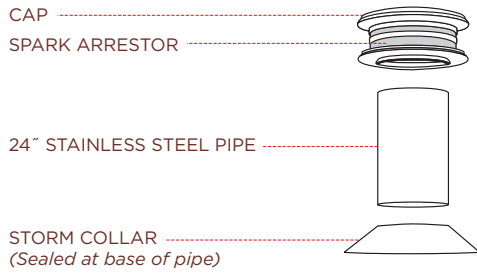

## Oven Dimensions:

PERMANENT  
*Range*

### INTERIOR DIAMETER: 42"

**WEIGHT: 3,200 lbs**

**DOMESTIC MATERIAL: Fire-brick**

**VENT: UL Standard 8" Double-Wall Insulated \***

\* Refer to Duratech Spec Sheet for clearance specifications

⊕ : CENTER OF GRAVITY  
**RECOMMENDED 2" CLEARANCE OF OVEN FROM COMBUSTIBLES**