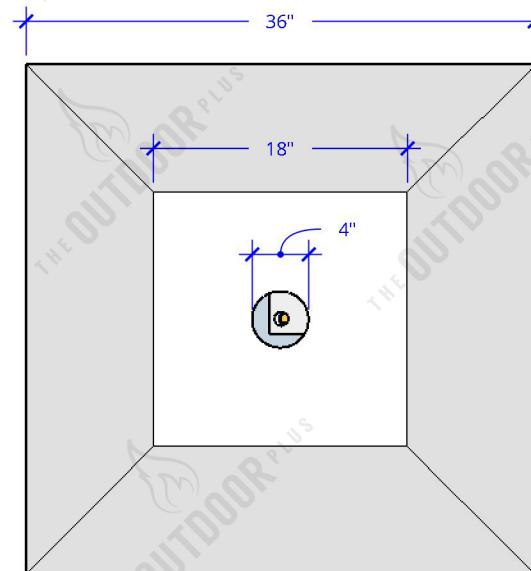

ISOMETRIC VIEW

TOP VIEW

FRONT VIEW

BOTTOM VIEW

36" Maya Hammered Copper Fire Bowl - ELECTRONIC IGNITION	
SKU	OPT-103-SQ36E12
Material	COPPER
Finish	HAMMERED PATINA COPPER
Gas Type	NG OR LP
Weight	APPROX. 45 LBS
BTUs	65,000
Sugg. Fire Glass	APPROX. 100 LBS.