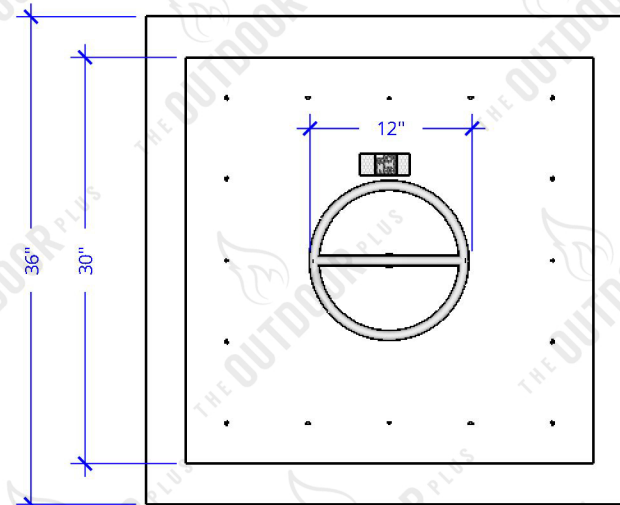

ISOMETRIC VIEW

TOP VIEW

FRONT VIEW

BOTTOM VIEW

36" Maya Hammered Copper Fire Bowl - ELECTRONIC IGNITION	
SKU	OPT-103-SQ36E12
Material	COPPER
Finish	HAMMERED PATINA COPPER
Gas Type	NG OR LP
Weight	APPROX. 45 LBS
BTUs	65,000
Sugg. Fire Glass	APPROX. 100 LBS.