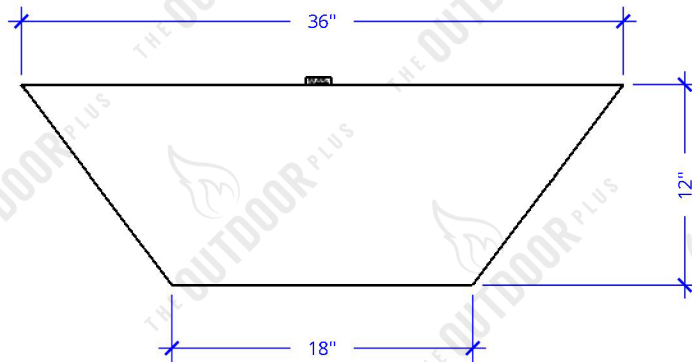

ISOMETRIC VIEW

TOP VIEW

FRONT VIEW

BOTTOM VIEW

36" Maya Hammered Copper Fire Bowl - ELECTRONIC IGNITION	
SKU	OPT-103-SQ36E12
Material	COPPER
Finish	HAMMERED PATINA COPPER
Gas Type	NG OR LP
Weight	APPROX. 45 LBS
BTUs	65,000
Sugg. Fire Glass	APPROX. 100 LBS.