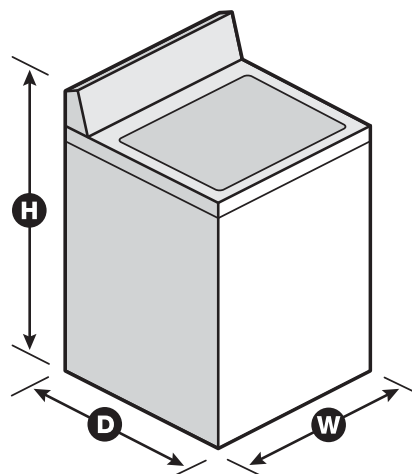

*Visit maytag.com for Limited Warranty details. NOTE: Dimensions are for planning purposes only. For complete details, see Installation Instructions packed with product. Specifications subject to change without notice.