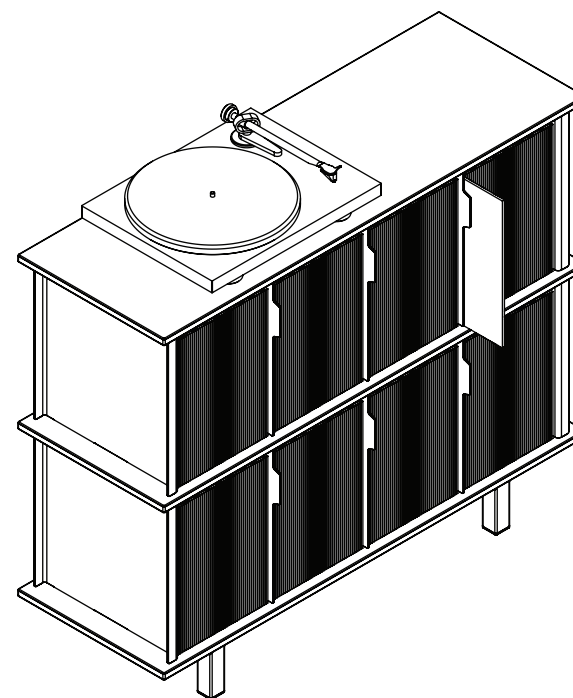

Keep Collecting.

www.fortherecord.eu

**FOR THE
RECORD**

Additional Layer Small
Assembly Instructions

WARNING

WALL ATTACHMENT

Serious or fatal crushing injuries can occur from furniture tipover. To prevent this furniture from tipping over it must be permanently fixed to the wall with the included wall attachment devices.

NO CLIMBING

Never allow a person to play or climb on the FTR vinyl storage.

SUNLIGHT

We recommend that you do not place the FTR vinyl storage in the sunlight or close to a heating system. The warmth can cause your vinyl to warp.

For The Record grows
with your vinyl collection

5

Parts

1x

2x

3x

3x

1x