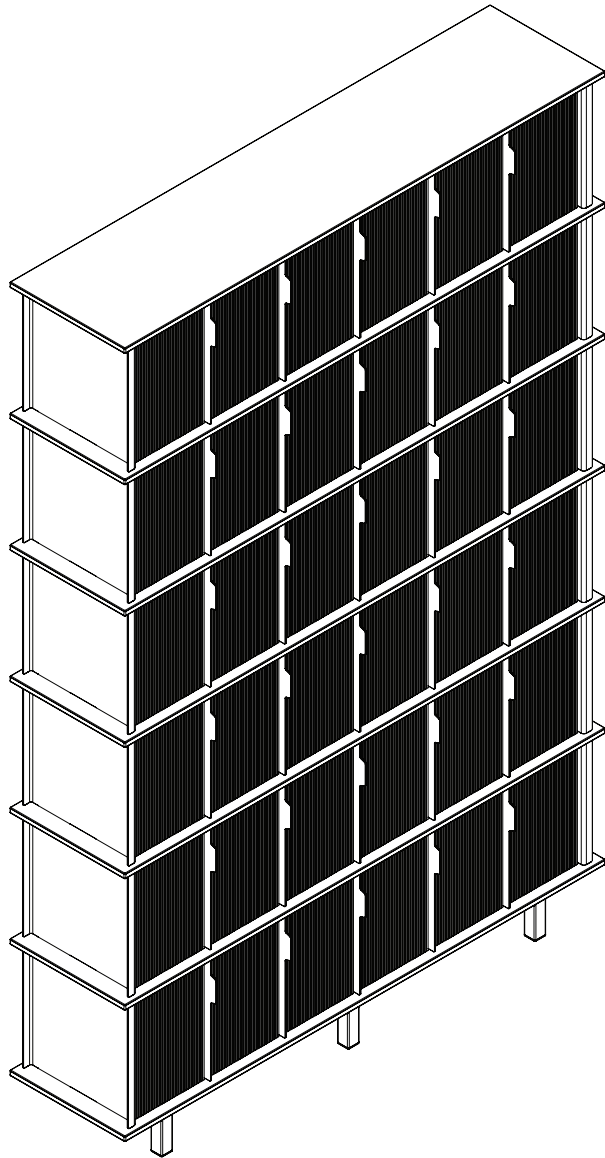

Keep Collecting.

www.fortherecord.eu

**FOR THE
RECORD**

Additional Layer Large
Assembly Instructions

WARNING

WALL ATTACHMENT

Serious or fatal crushing injuries can occur from furniture tipover. To prevent this furniture from tipping over it must be permanently fixed to the wall with the included wall attachment devices.

NO CLIMBING

Never allow a person to play or climb on the FTR vinyl storage.

SUNLIGHT

We recommend that you do not place the FTR vinyl storage in the sunlight or close to a heating system. The warmth can cause your vinyl to warp.

For The Record grows
with your vinyl collection

5

Parts

1x

2x

5x

5x

1x