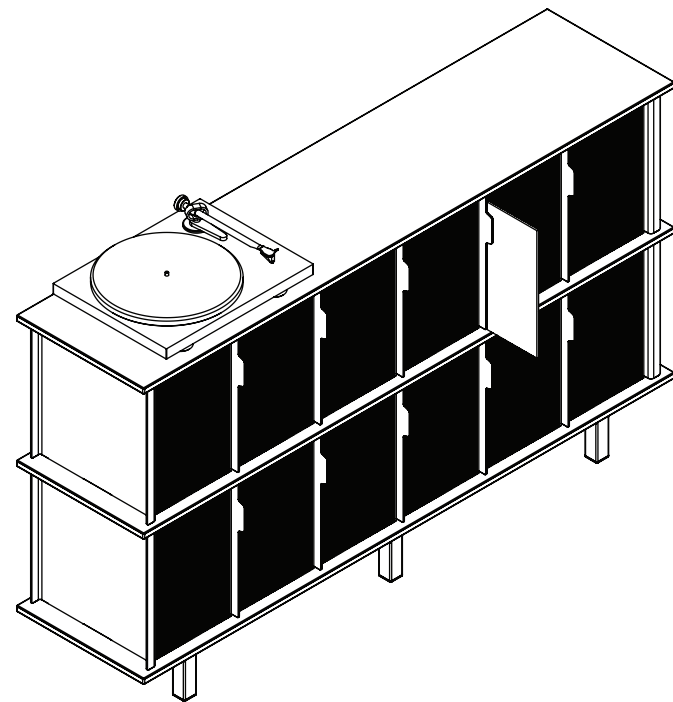

Keep Collecting.

www.fortherecord.eu

**FOR THE
RECORD**

Additional Layer Large
Assembly Instructions

WARNING

WALL ATTACHMENT

Serious or fatal crushing injuries can occur from furniture tipover. To prevent this furniture from tipping over it must be permanently fixed to the wall with the included wall attachment devices.

NO CLIMBING

Never allow a person to play or climb on the FTR vinyl storage.

SUNLIGHT

We recommend that you do not place the FTR vinyl storage in the sunlight or close to a heating system. The warmth can cause your vinyl to warp.

For The Record grows
with your vinyl collection

5

Parts

1x

2x

5x

5x

1x