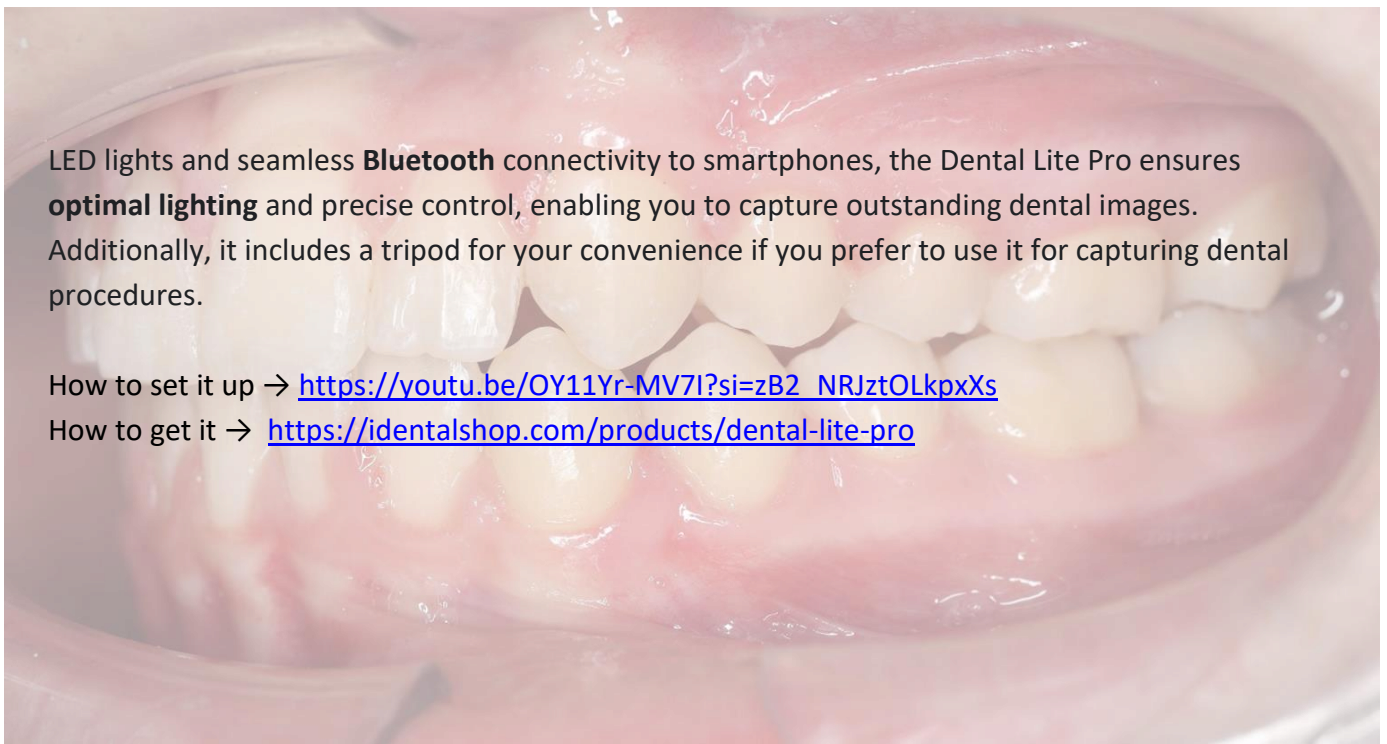

LED lights and seamless **Bluetooth** connectivity to smartphones, the Dental Lite Pro ensures **optimal lighting** and precise control, enabling you to capture outstanding dental images. Additionally, it includes a tripod for your convenience if you prefer to use it for capturing dental procedures.

How to set it up → <https://youtu.be/OY11Yr-MV7I?si=zB2_NRJztOLkpxXs>

How to get it → <https://identalshop.com/products/dental-lite-pro>

LED Light With Phone Holder

→ <https://identalshop.com/products/led-light-with-phone-holder>