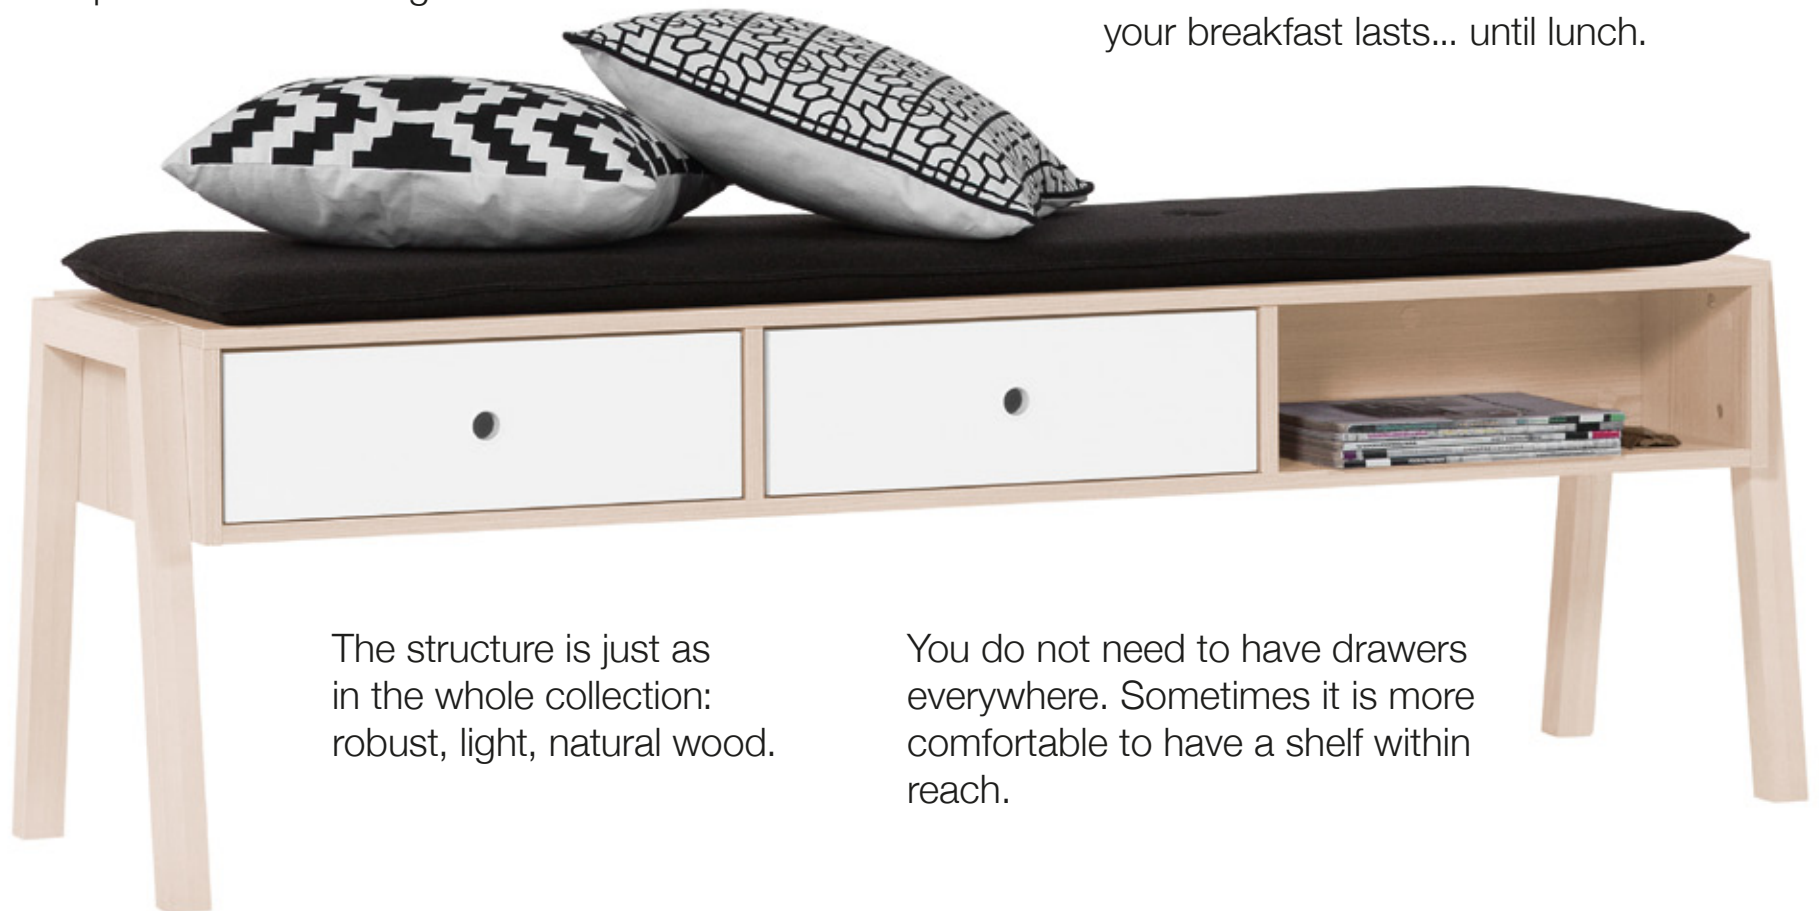

Spot is full of secret compartments and places for storing things.

The Spot bench is comfortable and spacious. You can store many objects of everyday use there.

You can nest Spot stools and there you have a chest of drawers.

This is a Spot bench-cabinet. It has shelves and drawers as well as a soft seat.

Such a Spot piece looks good and helps a lot in the dining room.

Pillows made of high quality wool increase comfort when your breakfast lasts... until lunch.