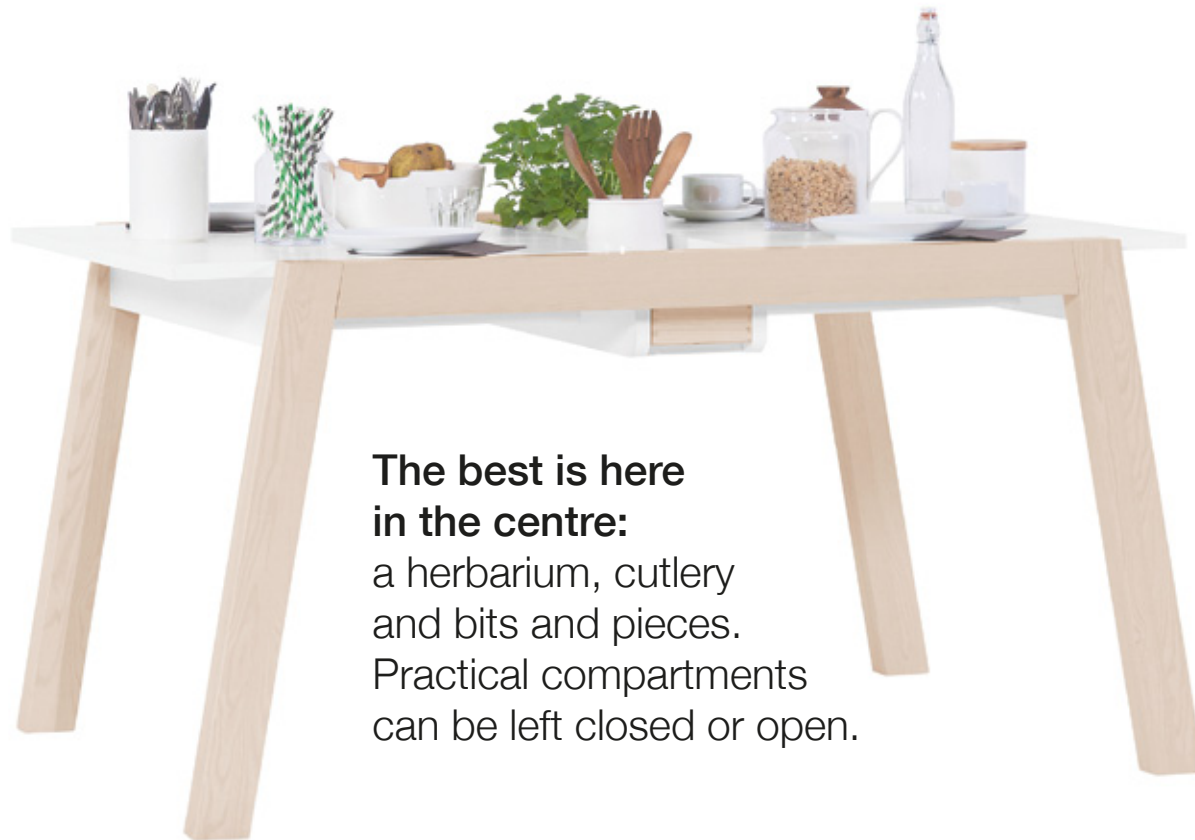

This is a recipe for a good day... and for pancakes!

The robust, wooden structure of the glass cabinet is A shaped.

You can see what you have in there. Four shelves with sliding glass doors and light.

Hide what you want. The bottom shelf is equipped with tilting door.

A table is not enough.
Spot offers a meals command
centre for the whole family.

**The best is here
in the centre:**
a herbarium, cutlery
and bits and pieces.
Practical compartments
can be left closed or open.

**Spot means something
more than just an
exceptional look
for your dining room.**

**How much space
do you need?**
Slide the table top
apart to a desired length.

Light wood legs match
the whole Spot collection.