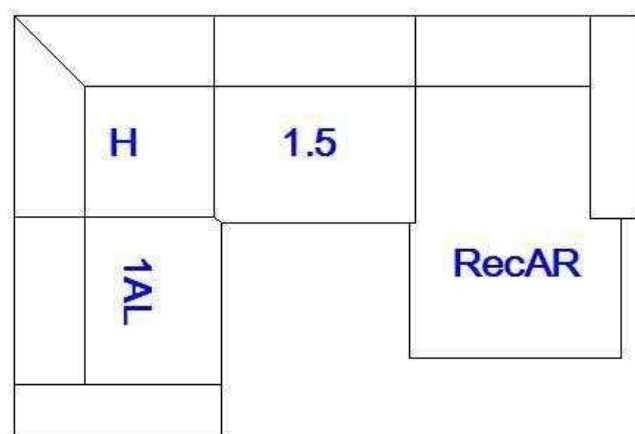

MODUS

Shapes and sizes (in cm)

Furniture	Height	Depth	Width
ALRec/RecAL (ottoman module)	75	153	104,5
1.5 (module 1,5-seat sofa)	75	93	100
H (corner module)	75	90	90
1AR/1AL (single module)	75	93	98
Hocker (pouffe)	36	60	99
2-seat sofa	75	93	196
3,5-seat sofa	80	93	296
Corner sofa (right/left)	75	188 (153)	295

MODUS

RIGHT

LEFT

RIGHT

LEFT

MODUS

Sample of module configuration:

- Corner sofa ALRec-1.5-H-1AR (right)*

Right – chaise longue on a right side from the viewpoint person sitting on it.
 * Standard configuration of the corner (pouf is a separate element for purchase).

The drawing which shows ordered modular configuration should be inseparable element of the order.

- Corner sofa 1AL-H-1.5-RecAR (left) *

Left – chaise longue from a left side from the viewpoint person sitting on it.
 * Standard configuration of the corner (pouf is a separate element for purchase).

The drawing showing the ordered modular configuration should be inseparable element of order.