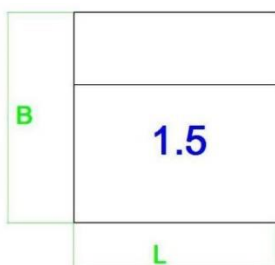

MODUS

Shapes and sizes (in cm)

Furniture	Height	Depth	Width
ALRec/RecAL (ottoman module)	75	153	104,5
1.5 (module 1,5-seat sofa)	75	93	100
H (corner module)	75	90	90
1AR/1AL (single module)	75	93	98
Hocker (pouffe)	36	60	99
2-seat sofa	75	93	196
3,5-seat sofa	80	93	296
Corner sofa (right/left)	75	188 (153)	295

Detailed dimensions:

Furniture	ALRec/RecAL	1.5	H	1AR/1AL	Armrest	Hocker
L x H x B (cm)	105x75x153	100x75x93	90x75x90	98x75x93	23x52.5x92.5	99x36x60
L	105	100	90	98	23	99
B	153	93	90	93	92.5	60
H	75	75	75	75	52.5	36

MODUS

RIGHT

LEFT

RIGHT

LEFT

MODUS

Sample of module configuration:

- Corner sofa ALRec-1.5-H-1AR (right)*

Right – chaise longue on a right side from the viewpoint person sitting on it.
 * Standard configuration of the corner (pouf is a separate element for purchase).

The drawing which shows ordered modular configuration should be inseparable element of the order.