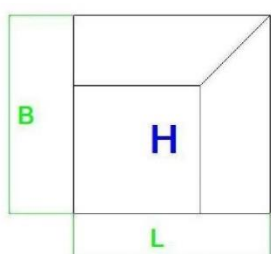

MODUS

Shapes and sizes (in cm)

Furniture	Height	Depth	Width
ALRec/RecAL (ottoman module)	75	153	104,5
1.5 (module 1,5-seat sofa)	75	93	100
H (corner module)	75	90	90
1AR/1AL (single module)	75	93	98
Hocker (pouffe)	36	60	99
2-seat sofa	75	93	196
3,5-seat sofa	80	93	296
Corner sofa (right/left)	75	188 (153)	295

Detailed dimensions:

Furniture	ALRec/RecAL	1.5	H	1AR/1AL	Armrest	Hocker
L x H x B (cm)	105x75x153	100x75x93	90x75x90	98x75x93	23x52.5x92.5	99x36x60
L	105	100	90	98	23	99
B	153	93	90	93	92.5	60
H	75	75	75	75	52.5	36

MODUS

RIGHT

LEFT

RIGHT

LEFT

MODUS

Sample of module configuration:

- Corner sofa ALRec-1.5-H-1AR (right)*

Right – chaise longue on a right side from the viewpoint person sitting on it.
 * Standard configuration of the corner (pouf is a separate element for purchase).

The drawing which shows ordered modular configuration should be inseparable element of the order.