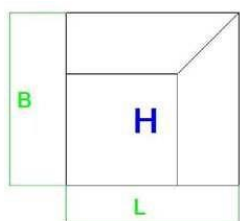

Detailed dimensions:

Furniture	ALRec/RecAL	1.5	H	1AR/1AL	Armrest	Hocker
L x H x B (cm)	105x75x153	100x75x93	90x75x90	98x75x93	23x52.5x92.5	99x36x60
L	105	100	90	98	23	99
B	153	93	90	93	92.5	60
H	75	75	75	75	52.5	36

MODUS

RIGHT

LEFT

RIGHT

LEFT

MODUS

Sample of module configuration:

- Corner sofa ALRec-1.5-H-1AR (right)*

Right – chaise longue on a right side from the viewpoint person sitting on it.
 * Standard configuration of the corner (pouf is a separate element for purchase).

The drawing which shows ordered modular configuration should be inseparable element of the order.

- Corner sofa 1AL-H-1.5-RecAR (left) *

Left – chaise longue from a left side from the viewpoint person sitting on it.
 * Standard configuration of the corner (pouf is a separate element for purchase).

The drawing showing the ordered modular configuration should be inseparable element of order.