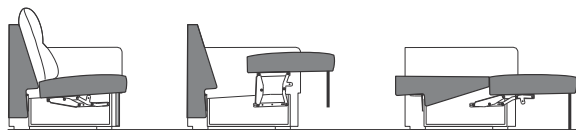

### Available models:

SZFS	Chaise longue with sleeping function and storage
3FS	Sofa-bed with storage
NR	Universal corner sofa-bed with storage
NR2	Big universal corner sofa-bed with storage

NR	h/w/d - 85/214/153	sleeping area - 200x147
----	--------------------	-------------------------

3FS	h/w/d - 85/214/102	sleeping area - 203x147
-----	--------------------	-------------------------

SZFS	h/w/d - 85/114/153	sleeping area - 203x102
------	--------------------	-------------------------

NR2	h/w/d - 85/314/153	sleeping area - 300x147
-----	--------------------	-------------------------

The price group specifies a letter preceding a number of fabric. In sofa beds a backrest is made of upholstery wigofil. Not all models are available striped, checked or in decorative sewing. Furniture offer all functions required for rest. Sizes, colors and appearance of furniture can change.

INSTRUCTION FOR SLEEPING FUNCTION

**JASPER** is very sensuous furniture which offers a huge sleeping area and storage for bedding. This is a great proposal for small flats. Its sophisticated line is based on solid construction, made of hardwood and furniture board. Used strip springs and bonell springs give an unforgettable impression of comfort and relaxation.