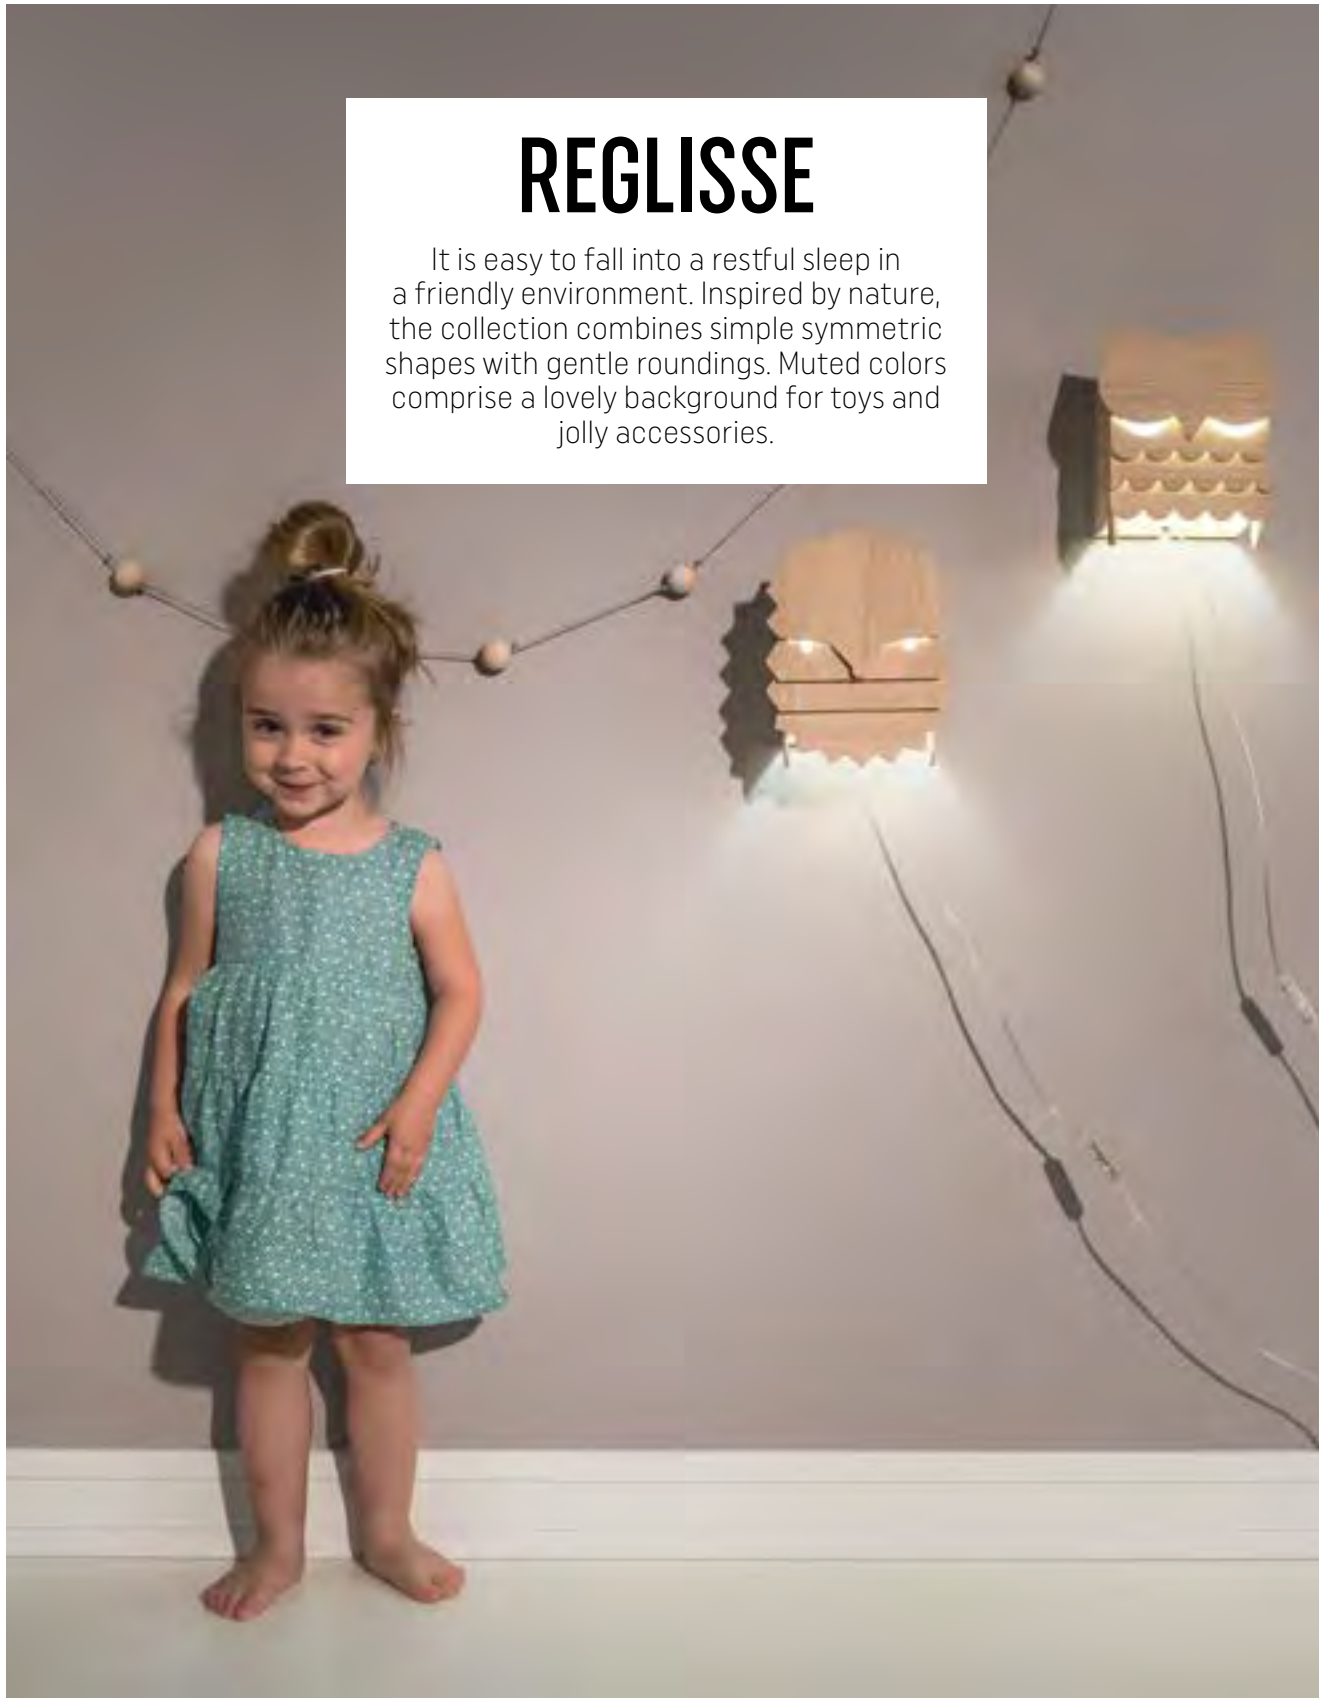

DRESSER  
w. 90 cm, d. 53 cm, h. 85 cm

WALL SHELF  
w. 90 cm, d. 27 cm, h. 33 cm

# REGLISSE

It is easy to fall into a restful sleep in a friendly environment. Inspired by nature, the collection combines simple symmetric shapes with gentle roundings. Muted colors comprise a lovely background for toys and jolly accessories.