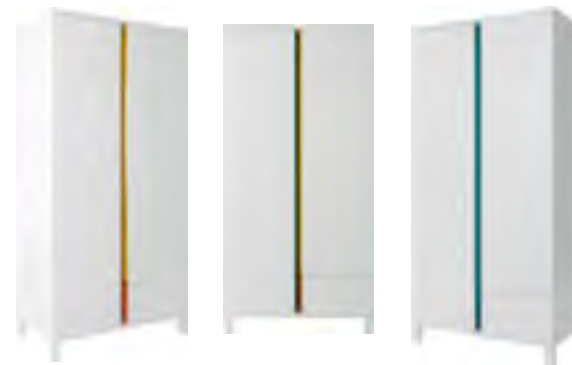

HOMETOWN COLLECTION

2-DOOR WARDROBE
w. 90 cm, d. 53 cm, h. 185 cm