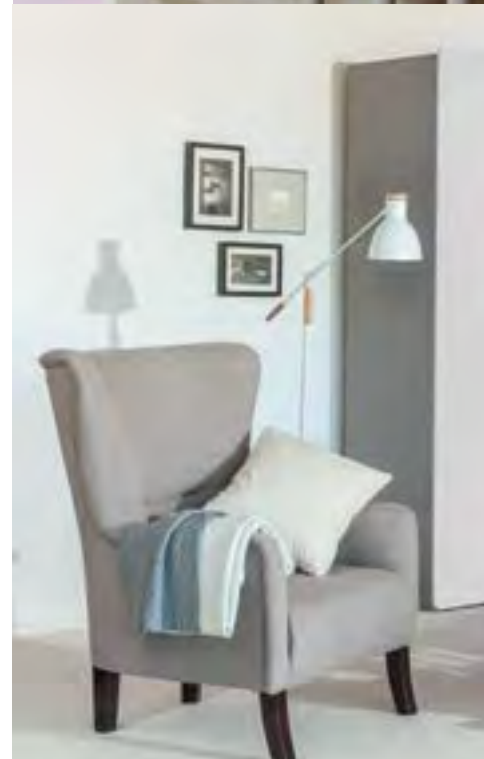

LEAF JEWELLERY HANGER

A simple shape and pleasant color make the process of hanging little pieces on this jewellery hanger a truly unique experience.