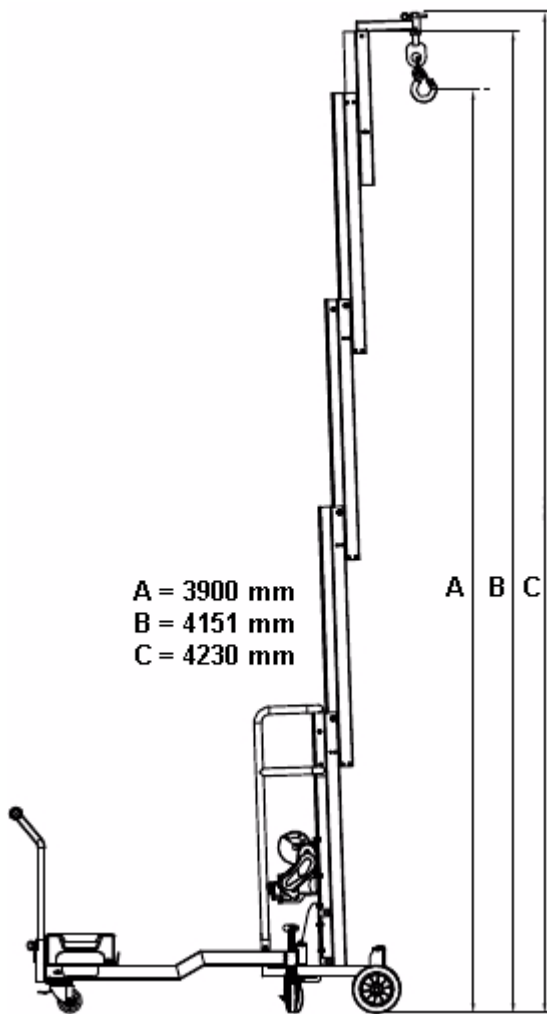

Max. load capacity	Weight
3m, 250 kg; 4m 200kg	100 kg

Equiped with fork + jib
Glass cradle not included

Electric material lifter

Two Configurations

- Legs in front of the mast
- Legs behind the mast using counter weights

Delivered with

- Fork
- Jib

Accessories

To work close to the wall :

- 4 x counter weight
- 1 x carry handle

Optional Accessories

- Platform
- Glass cradle 180 kg for over head glazing
- Glass cradle 250 kg for front glazing

Electric material lifter

Adjustable width

Sous réserve de modifications sans préavis @ KeM.Tech

With fork

Dimensions in mm AS CE

Electric material lifter

Electric material lifter

Sous réserve de modifications sans préavis @ KeM.Tech