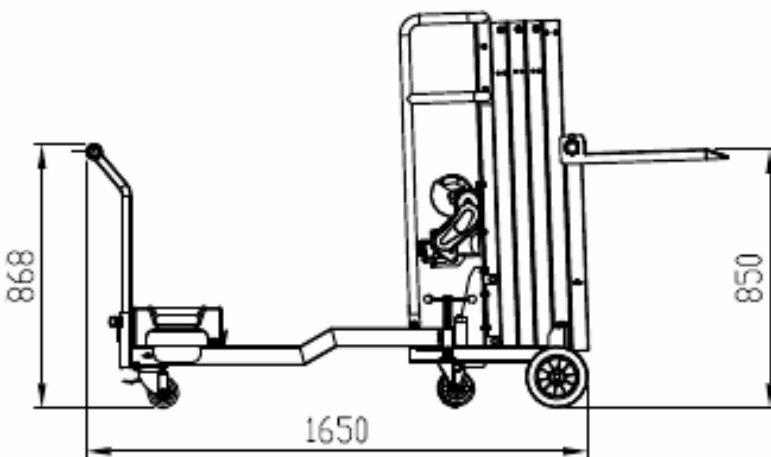

Max. load capacity	Weight
3m, 250 kg; 4m 200kg	100 kg

Equiped with fork + jib
Glass cradle not included

Electric material lifter

Two Configurations

- Legs in front of the mast
- Legs behind the mast using counter weights

Delivered with

- Fork
- Jib

Accessories

To work close to the wall :

- 4 x counter weight
- 1 x carry handle

Optional Accessories

- Platform
- Glass cradle 180 kg for over head glazing
- Glass cradle 250 kg for front glazing

Electric material lifter

Adjustable width

Sous réserve de modifications sans préavis @ KeM.Tech

With fork

Dimensions in mm AS CE

Electric material lifter

Electric material lifter

Sous réserve de modifications sans préavis @ KeM.Tech