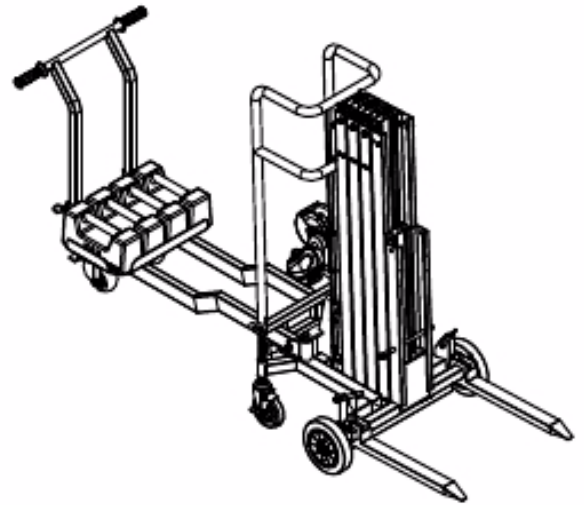

Electric material lifter

Portable lifter perfect for lifting and transporting heavy loads

BD 400 is a portable electric lifter with electronic height adjustment for safe lifting of heavy loads.

It's rear facing counterbalance system allows for easy lifting of loads adjacent to walls.

This is the ideal lifting device for construction and industrial applications that need to work in tight areas.

It is easily folded up for transportation and can be ready to use in seconds.

- Mast is strong and lightweight with aluminium anti-torsion rails
- Immediate use on site, activated in seconds without tools
- Can be used on sloping ground by orienting the adjustable wheel supports in front of the mast
- Electric motor 230 V - 50 / 60 Hz (110 V also available)
- The **variable speed** controller is easy to use for soft start or to adjust the micro operating height.
- Emergency Stop Button, to stop raising / lowering immediately.
- Manual operation in case of power failure
- **Automatic clutch breaker**: prevents over weight loading
- Adjustable wheel base

Delivered with

- Fork
- Jib

Accessories

To work close to the wall :

- 4 x counter weight
- 1 x carry handle

Optional Accessories

- Platform
- Glass cradle 180 kg for over head glazing
- Glass cradle 250 kg for front glazing

Electric material lifter

Adjustable width

Sous réserve de modifications sans préavis @ KeM.Tech

With fork

Dimensions in mm AS CE

Electric material lifter

Electric material lifter

Sous réserve de modifications sans préavis @ KeM.Tech