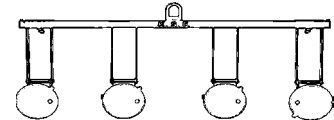

Max. load capacity	Weight
3m, 250 kg; 4m 200kg	100 kg

Equiped with fork + jib
Glass cradle not included

Electric material lifter

Two Configurations

- Legs in front of the mast
- Legs behind the mast using counter weights

Delivered with

- Fork
- Jib

Accessories

To work close to the wall :

- 4 x counter weight
- 1 x carry handle

Optional Accessories

- Platform
- Glass cradle 180 kg for over head glazing
- Glass cradle 250 kg for front glazing

Electric material lifter

Adjustable width

Sous réserve de modifications sans préavis @ KeM.Tech

With fork

Dimensions in mm AS CE

Electric material lifter

Electric material lifter

Sous réserve de modifications sans préavis @ KeM.Tech