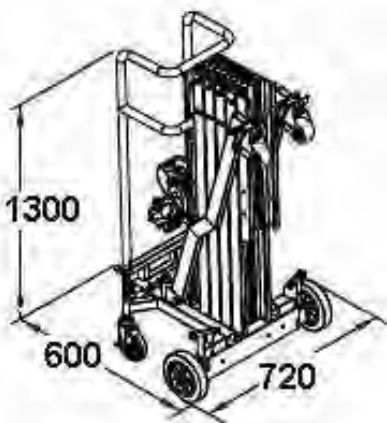

Max. load capacity	Weight
3m, 250 kg; 4m 200kg	100 kg

Equiped with fork + jib
Glass cradle not included

Electric material lifter

Two Configurations

- Legs in front of the mast
- Legs behind the mast using counter weights

Delivered with

- Fork
- Jib

Accessories

To work close to the wall :

- 4 x counter weight
- 1 x carry handle

Optional Accessories

- Platform
- Glass cradle 180 kg for over head glazing
- Glass cradle 250 kg for front glazing

Electric material lifter

Adjustable width

Sous réserve de modifications sans préavis @ KeM.Tech

With fork

Dimensions in mm AS CE

Electric material lifter

Electric material lifter

Sous réserve de modifications sans préavis @ KeM.Tech