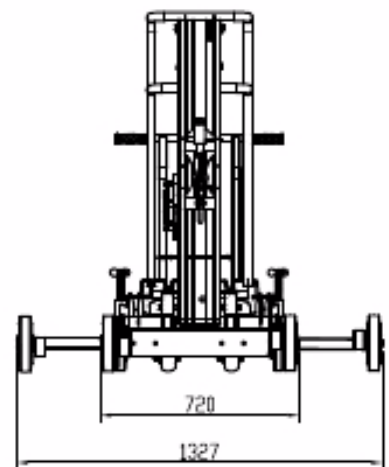

Max. load capacity	Weight
3m, 250 kg; 4m 200kg	100 kg

Equiped with fork + jib
Glass cradle not included

Electric material lifter

Two Configurations

- Legs in front of the mast
- Legs behind the mast using counter weights

Delivered with

- Fork
- Jib

Accessories

To work close to the wall :

- 4 x counter weight
- 1 x carry handle

Optional Accessories

- Platform
- Glass cradle 180 kg for over head glazing
- Glass cradle 250 kg for front glazing

Electric material lifter

Adjustable width

Sous réserve de modifications sans préavis @ KeM.Tech

With fork

Dimensions in mm AS CE

Electric material lifter

Electric material lifter

Sous réserve de modifications sans préavis @ KeM.Tech