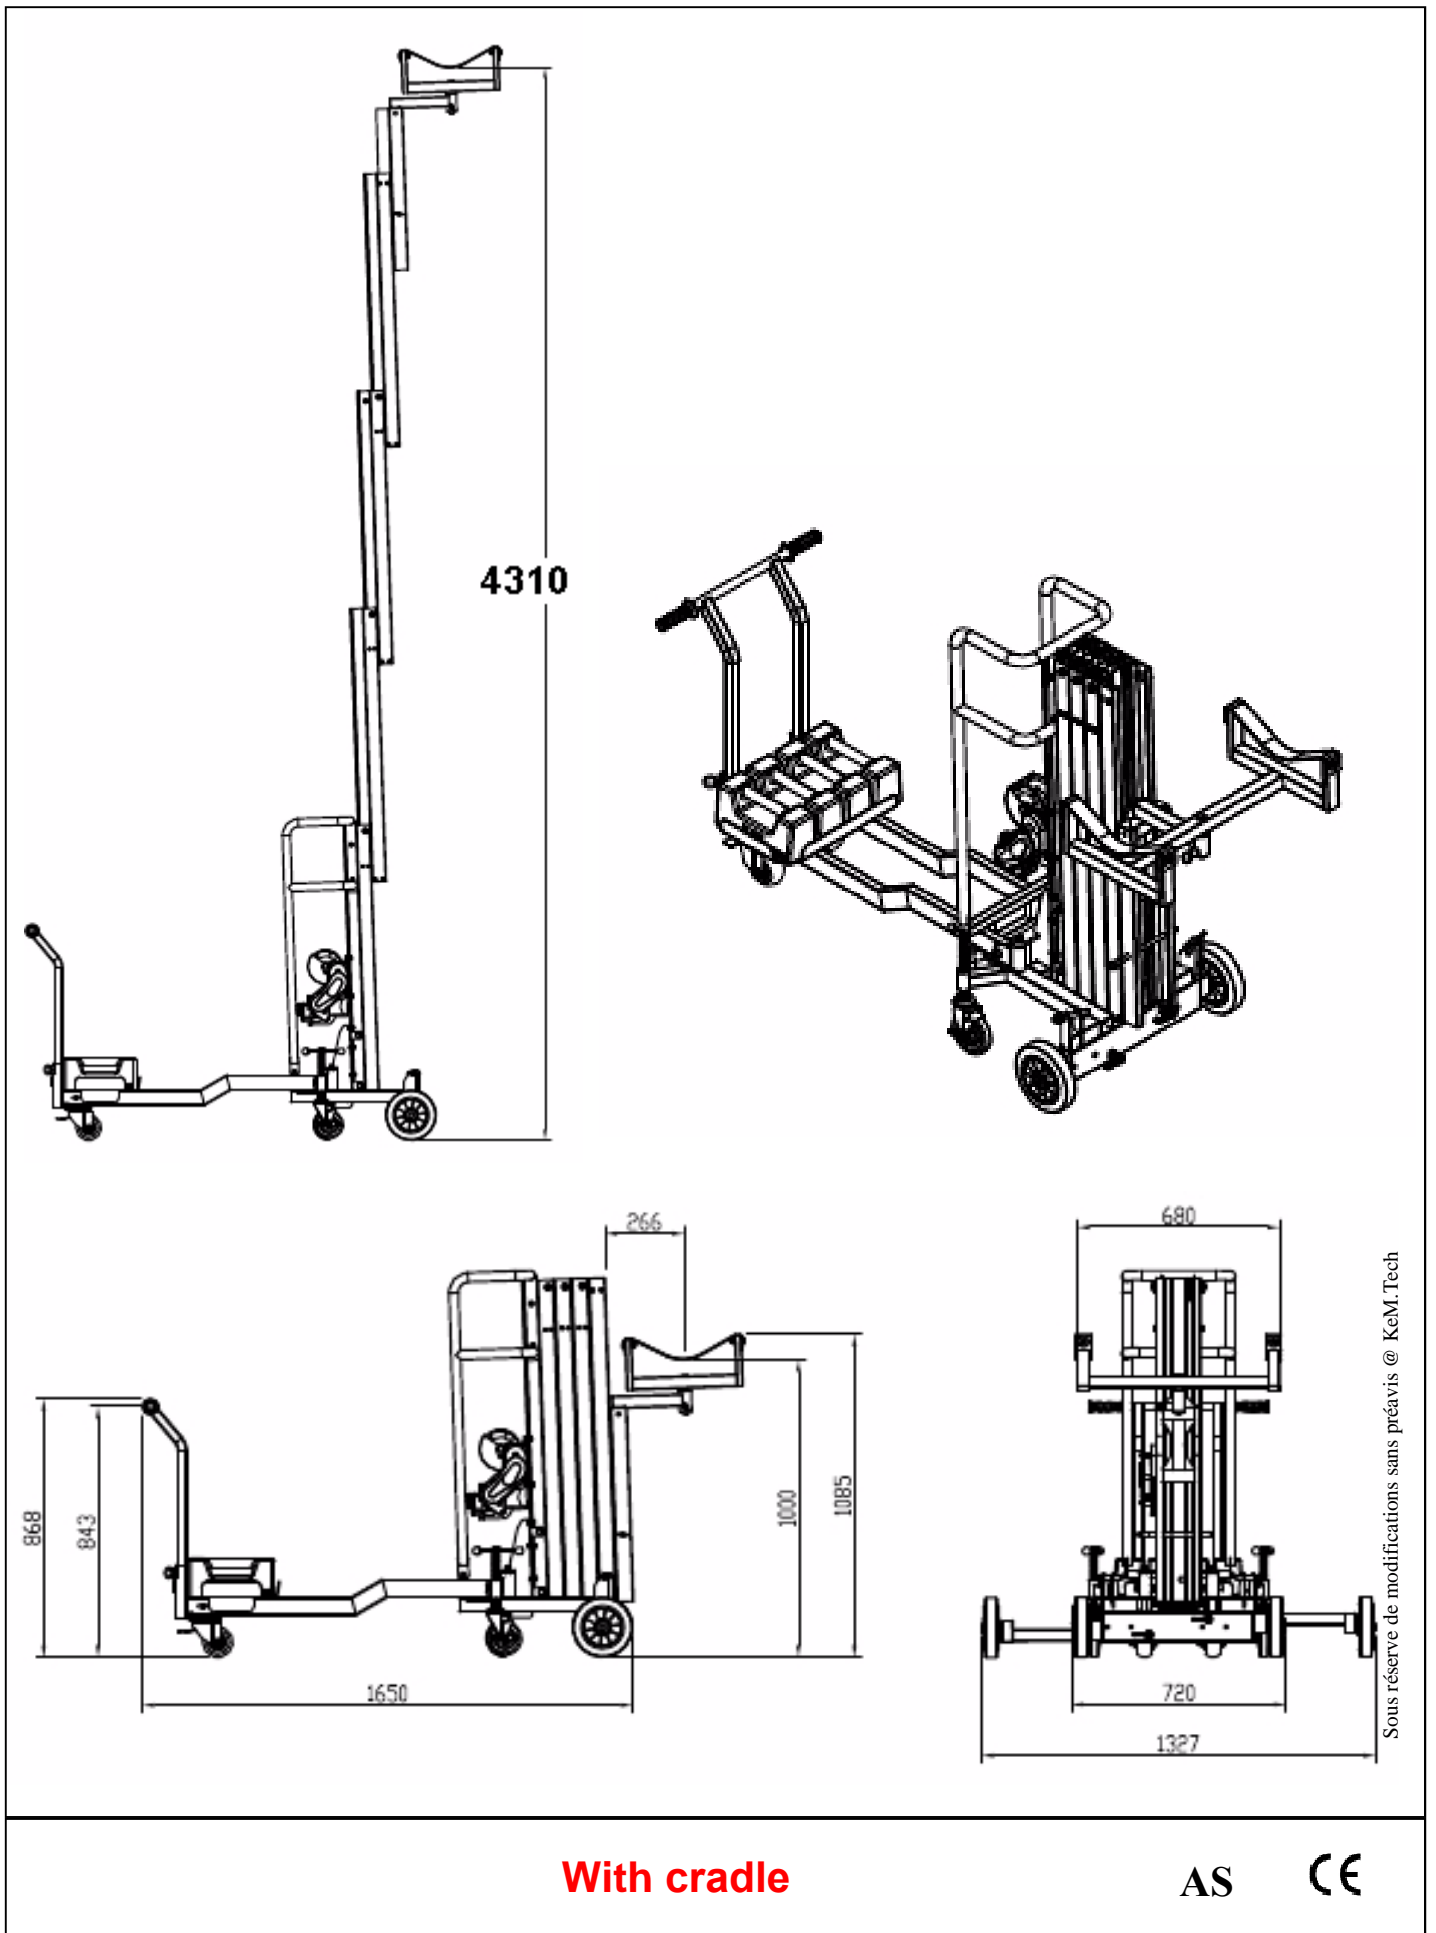

This is the ideal lifting device for construction and industrial applications that need to work in tight areas.

It is easily folded up for transportation and can be ready to use in seconds.

- Mast is strong and lightweight with aluminium anti-torsion rails
- Immediate use on site, activated in seconds without tools
- Can be used on sloping ground by orienting the adjustable wheel supports in front of the mast
- Electric motor 230 V - 50 / 60 Hz (110 V also available)
- The **variable speed** controller is easy to use for soft start or to adjust the micro operating height.
- Emergency Stop Button, to stop raising / lowering immediately.
- Manual operation in case of power failure
- **Automatic clutch breaker**: prevents over weight loading
- Adjustable wheel base

Max. load capacity	Weight
3m, 250 kg; 4m 200kg	100 kg

Equiped with fork + jib
Glass cradle not included

Electric material lifter

Two Configurations

- Legs in front of the mast
- Legs behind the mast using counter weights

Delivered with

- Fork
- Jib

Accessories

To work close to the wall :

- 4 x counter weight
- 1 x carry handle

Optional Accessories

- Platform
- Glass cradle 180 kg for over head glazing
- Glass cradle 250 kg for front glazing

Electric material lifter

Adjustable width

Sous réserve de modifications sans préavis @ KeM.Tech

With fork

Dimensions in mm AS CE

Electric material lifter

Electric material lifter

Sous réserve de modifications sans préavis @ KeM.Tech