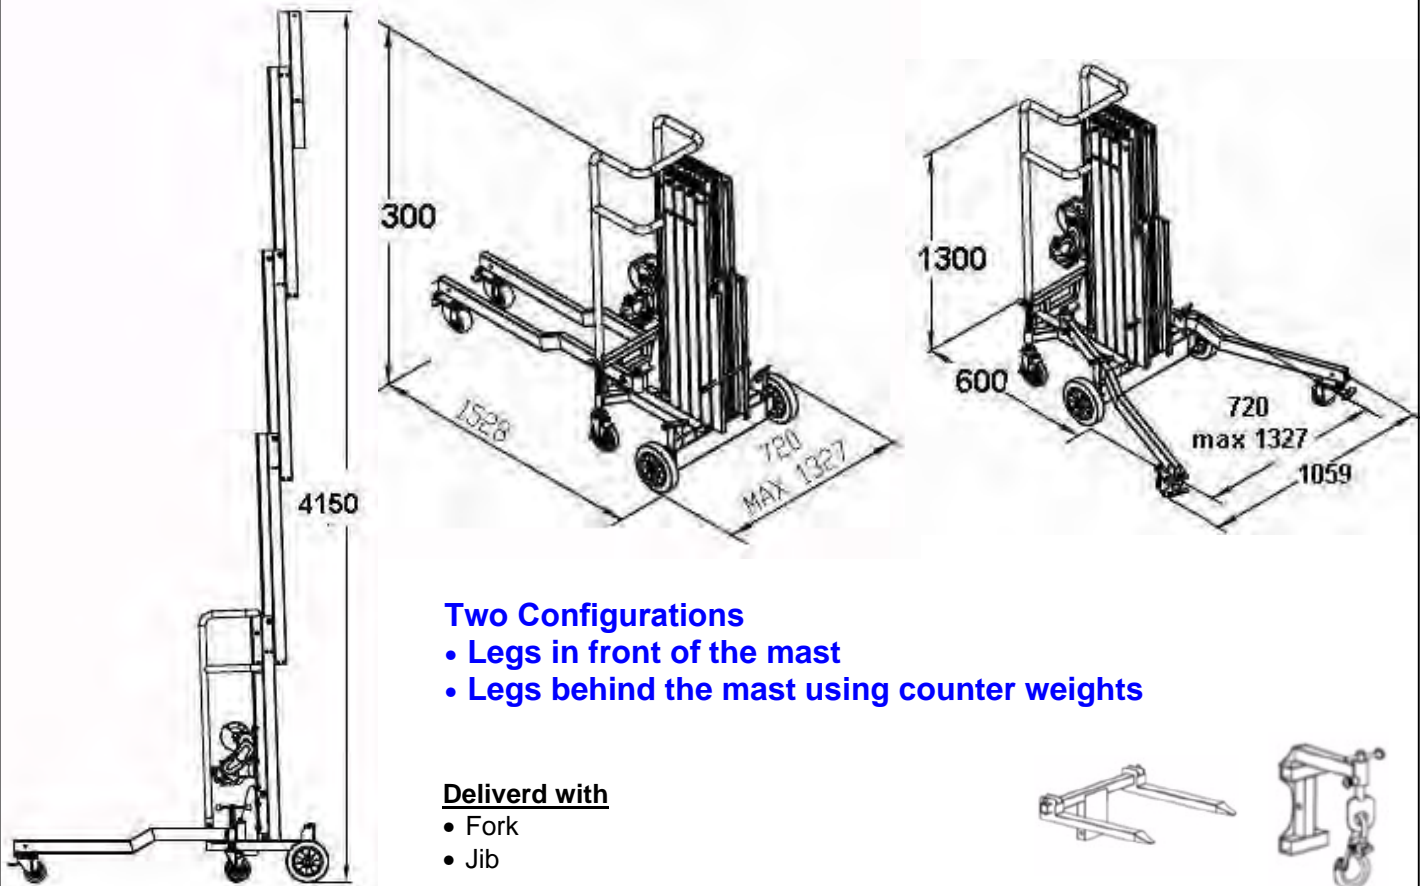

This is the ideal lifting device for construction and industrial applications that need to work in tight areas.

It is easily folded up for transportation and can be ready to use in seconds.

- Mast is strong and lightweight with aluminium anti-torsion rails
- Immediate use on site, activated in seconds without tools
- Can be used on sloping ground by orienting the adjustable wheel supports in front of the mast
- Electric motor 230 V - 50 / 60 Hz (110 V also available)
- The **variable speed** controller is easy to use for soft start or to adjust the micro operating height.
- Emergency Stop Button, to stop raising / lowering immediately.
- Manual operation in case of power failure
- **Automatic clutch breaker**: prevents over weight loading
- Adjustable wheel base

Max. load capacity	Weight
3m, 250 kg; 4m 200kg	100 kg

Equiped with fork + jib
Glass cradle not included

Electric material lifter

Two Configurations

- Legs in front of the mast
- Legs behind the mast using counter weights