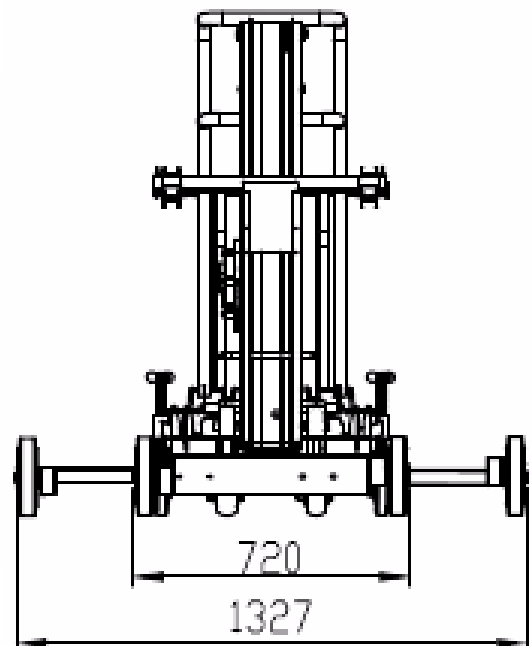

Max. load capacity	Weight
3m, 250 kg; 4m 200kg	100 kg

Equiped with fork + jib
Glass cradle not included

Electric material lifter

Two Configurations

- Legs in front of the mast
- Legs behind the mast using counter weights

Delivered with

- Fork
- Jib

Accessories

To work close to the wall :

- 4 x counter weight
- 1 x carry handle

Optional Accessories

- Platform
- Glass cradle 180 kg for over head glazing
- Glass cradle 250 kg for front glazing

Electric material lifter

Adjustable width

Sous réserve de modifications sans préavis @ KeM.Tech

With fork

Dimensions in mm AS CE

Electric material lifter

Electric material lifter

Sous réserve de modifications sans préavis @ KeM.Tech