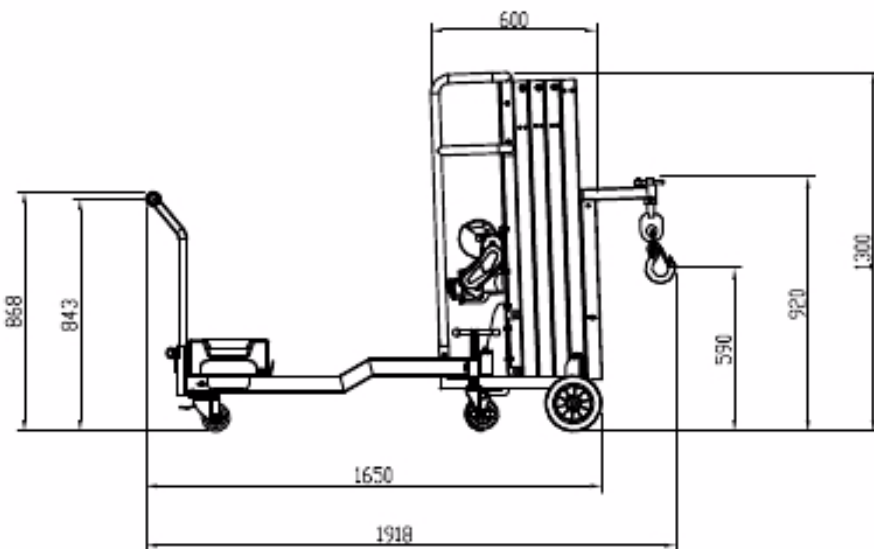

Max. load capacity	Weight
3m, 250 kg; 4m 200kg	100 kg

Equiped with fork + jib
Glass cradle not included

Electric material lifter

Two Configurations

- Legs in front of the mast
- Legs behind the mast using counter weights

Delivered with

- Fork
- Jib

Accessories

To work close to the wall :

- 4 x counter weight
- 1 x carry handle

Optional Accessories

- Platform
- Glass cradle 180 kg for over head glazing
- Glass cradle 250 kg for front glazing

Electric material lifter

Adjustable width

Sous réserve de modifications sans préavis @ KeM.Tech

With fork

Dimensions in mm AS CE

Electric material lifter

Electric material lifter

Sous réserve de modifications sans préavis @ KeM.Tech