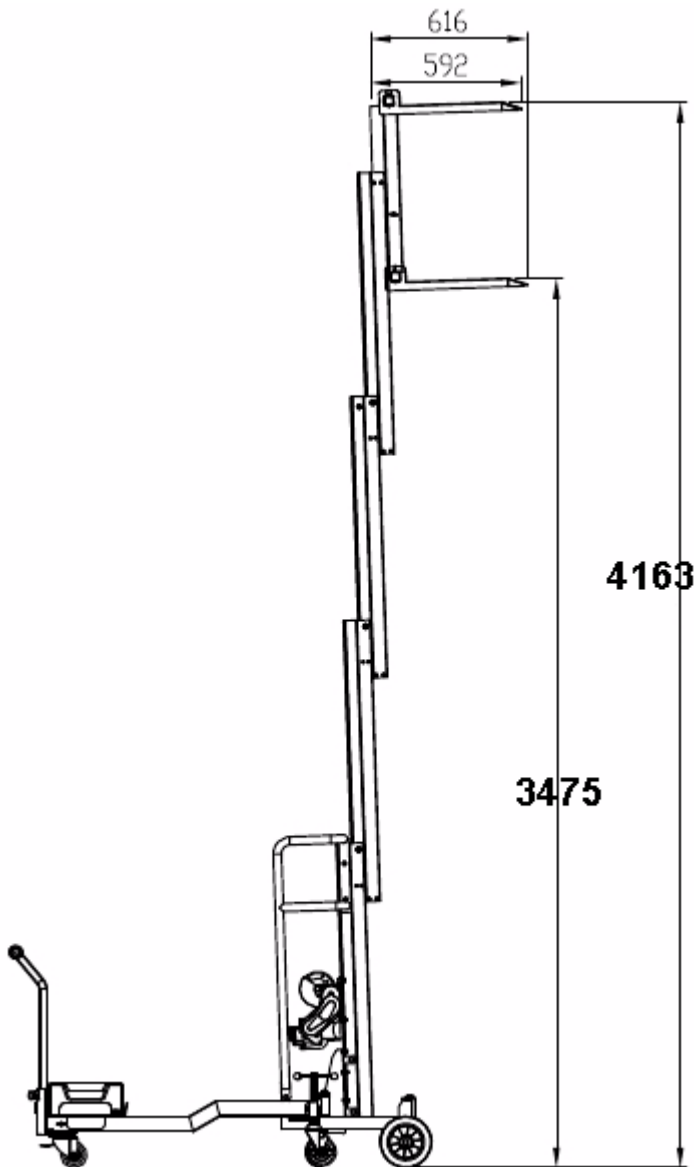

Max. load capacity	Weight
3m, 250 kg; 4m 200kg	100 kg

Equiped with fork + jib
Glass cradle not included

Electric material lifter

Two Configurations

- Legs in front of the mast
- Legs behind the mast using counter weights

Delivered with

- Fork
- Jib

Accessories

To work close to the wall :

- 4 x counter weight
- 1 x carry handle

Optional Accessories

- Platform
- Glass cradle 180 kg for over head glazing
- Glass cradle 250 kg for front glazing

Electric material lifter

Adjustable width

Sous réserve de modifications sans préavis @ KeM.Tech

With fork

Dimensions in mm AS CE

Electric material lifter

Electric material lifter

Sous réserve de modifications sans préavis @ KeM.Tech