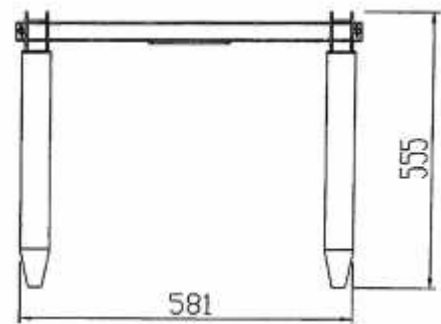

Max. load capacity	Weight
3m, 250 kg; 4m 200kg	100 kg

Equiped with fork + jib
Glass cradle not included

Electric material lifter

Two Configurations

- Legs in front of the mast
- Legs behind the mast using counter weights

Delivered with

- Fork
- Jib

Accessories

To work close to the wall :

- 4 x counter weight
- 1 x carry handle

Optional Accessories

- Platform
- Glass cradle 180 kg for over head glazing
- Glass cradle 250 kg for front glazing

Electric material lifter

Adjustable width

Sous réserve de modifications sans préavis @ KeM.Tech

With fork

Dimensions in mm AS CE

Electric material lifter

Electric material lifter

Sous réserve de modifications sans préavis @ KeM.Tech