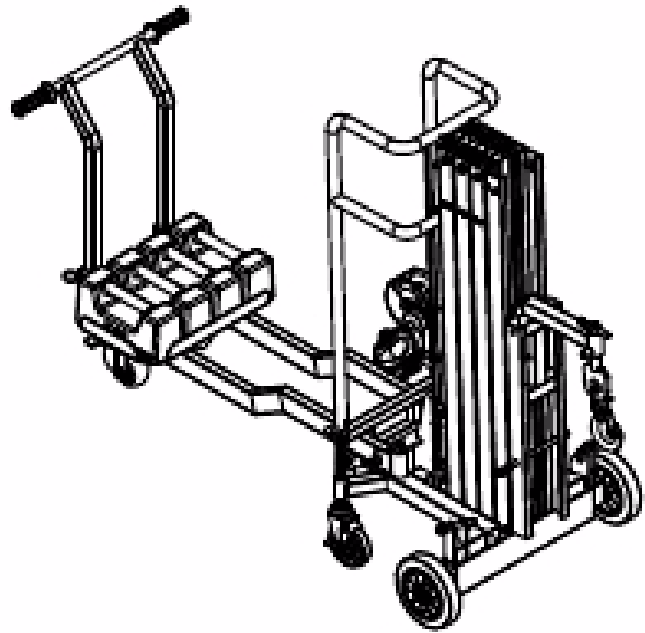

Electric material lifter

Portable lifter perfect for lifting and transporting heavy loads

BD 400 is a portable electric lifter with electronic height adjustment for safe lifting of heavy loads.

It's rear facing counterbalance system allows for easy lifting of loads adjacent to walls.

This is the ideal lifting device for construction and industrial applications that need to work in tight areas.

It is easily folded up for transportation and can be ready to use in seconds.

- Mast is strong and lightweight with aluminium anti-torsion rails
- Immediate use on site, activated in seconds without tools
- Can be used on sloping ground by orienting the adjustable wheel supports in front of the mast
- Electric motor 230 V - 50 / 60 Hz (110 V also available)
- The **variable speed** controller is easy to use for soft start or to adjust the micro operating height.
- Emergency Stop Button, to stop raising / lowering immediately.
- Manual operation in case of power failure
- **Automatic clutch breaker**: prevents over weight loading
- Adjustable wheel base

Delivered with

- Fork
- Jib

Accessories

To work close to the wall :

- 4 x counter weight
- 1 x carry handle

Optional Accessories

- Platform
- Glass cradle 180 kg for over head glazing
- Glass cradle 250 kg for front glazing

Electric material lifter

Adjustable width

Sous réserve de modifications sans préavis @ KeM.Tech

With fork

Dimensions in mm AS CE

Electric material lifter

Electric material lifter

Sous réserve de modifications sans préavis @ KeM.Tech