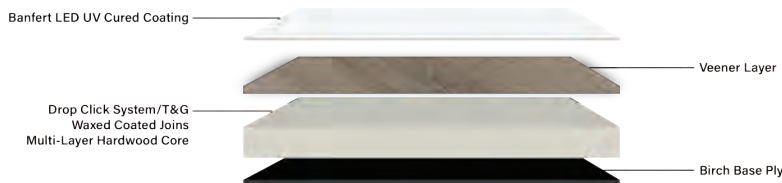

Eternity EUROPEAN OAKS

Specification Sheet

Technical Specifications

Colours	European Oaks
Plank Size	190mm x 1900mm
Total Thickness	14mm/3mm
Packing Size	6 planks per box (2.166m ²)
Surface	Brushed
Warranty	5 years Commercial 20 years Residential

Features

Waxed Edges
Microbevel
Brushed Matte Semi-Gloss
5G Click or T/G System

Structure

Colours

Country Oak

Grey Oak

Grey Stone

Heritage Teak