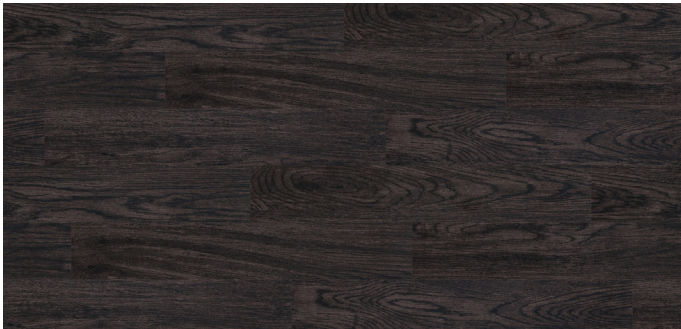

NFD LAMINATE WILLOW

SPECIFICATIONS:

Plank Size: 1215mm x 197mm
Thickness: 8.0mm
Qty per Carton: 10
Area per Carton: 2.39m²

FEATURES:

- ✓ Slip Rating: P2
- ✓ Micro Bevel Edge
- ✓ Recycleable Material
- ✓ Quick and Easy Installation
- ✓ Warranty: 15 yrs Residential, 5 yrs Commercial

CASHEW

COASTAL OAK

DEEP WALNUT

DRIFTWOOD GREY

NSW SPOTTED GUM

SANDSTONE

SOUTHERN TAS OAK

SPOTTED GUM