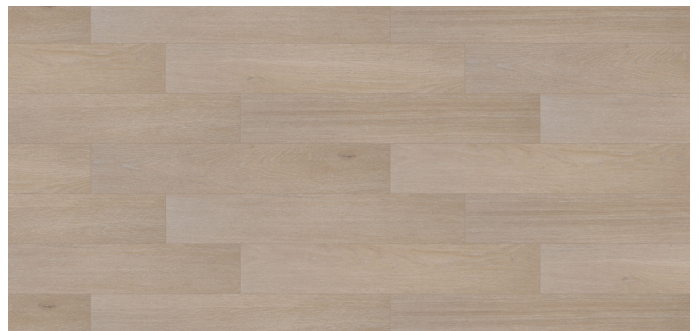

BRONZED

CHIMERA

GHOST OAK

LIGHT SMOKE

MISTY GREY

NIGHT SHADE

TASMAN

WINTER