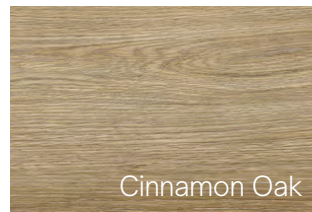

Grey Gum

Illusions

LUXURY VINYL PLANK

The ever-popular Illusions range now comes in 12 fresh, new colours, ensuring the utmost in style for any home. From cool pearl tones to warm honeys and deep greys, enrich your space with timber-inspired flooring that is tough, waterproof and long lasting.

Specifications

Plank size: 177mm x 1219mm
 Thickness: 5.0mm
 Wear layer thickness: 0.5mm
 Quantity per carton: 10 pcs
 Area per carton: 2.17m²

Features

- Anti-slip backing
- Slip rating: P3
- Fibreglass reinforced
- Waterproof
- Easy installation
- Pet and child friendly
- Korean made
- Australian owned & operated company

Ashwood

Native Spotted Gum

Cinnamon Oak

NSW Spotted Gum

Elmwood

Blackbutt

Mahogany

American Walnut