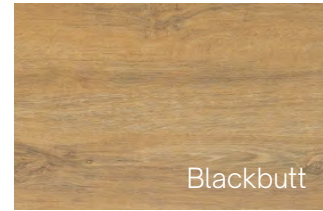

Grey Gum

Illusions

LUXURY VINYL PLANK

The ever-popular Illusions range now comes in 12 fresh, new colours, ensuring the utmost in style for any home. From cool pearl tones to warm honeys and deep greys, enrich your space with timber-inspired flooring that is tough, waterproof and long lasting.

Ashwood

Native Spotted Gum

Cinnamon Oak

NSW Spotted Gum

Elmwood

Blackbutt

Mahogany

American Walnut

Aspen

Natural Pearl

Grey Gum

Urban Grey

Scan to see in 3D!

FOREVER & EVER
RECYCLING PROGRAM

CERTIFIED BY
SCS Global Services

trust brands™