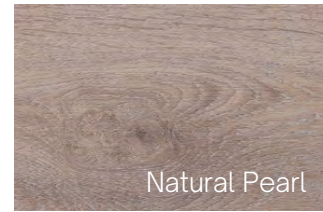

Grey Gum

Illusions

LUXURY VINYL PLANK

The ever-popular Illusions range now comes in 12 fresh, new colours, ensuring the utmost in style for any home. From cool pearl tones to warm honeys and deep greys, enrich your space with timber-inspired flooring that is tough, waterproof and long lasting.

Ashwood

Native Spotted Gum

Cinnamon Oak

NSW Spotted Gum

Elmwood

Blackbutt

Mahogany

American Walnut

Aspen

Natural Pearl

Grey Gum

Urban Grey

Scan to see in 3D!

FOREVER & EVER
RECYCLING PROGRAM

CERTIFIED BY
SCS Global Services

trust brands™