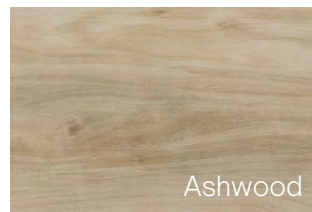

Grey Gum

Illusions

LUXURY VINYL PLANK

The ever-popular Illusions range now comes in 12 fresh, new colours, ensuring the utmost in style for any home. From cool pearl tones to warm honeys and deep greys, enrich your space with timber-inspired flooring that is tough, waterproof and long lasting.

Specifications

Plank size: 177mm x 1219mm
 Thickness: 5.0mm
 Wear layer thickness: 0.5mm
 Quantity per carton: 10 pcs
 Area per carton: 2.17m²

Features

- Anti-slip backing
- Slip rating: P3
- Fibreglass reinforced
- Waterproof
- Easy installation
- Pet and child friendly
- Korean made
- Australian owned & operated company