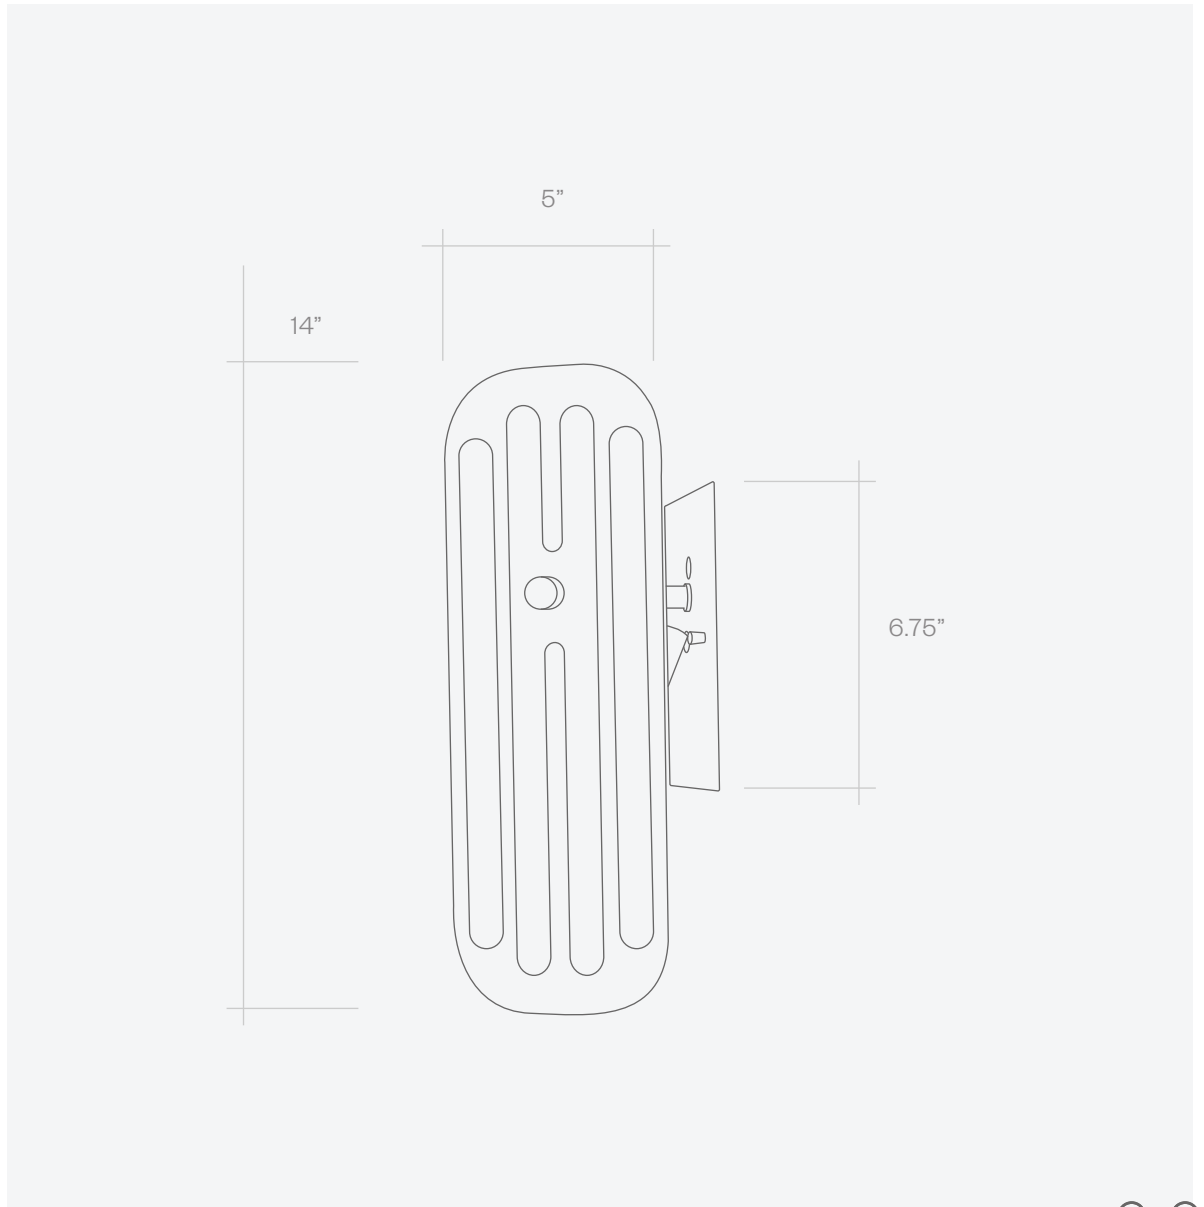

Pill - Sconce

Overall Dimensions

14" Length x 7" width
5" projection
6.75" x 5" Rectangle
backplate

Lamping

E-12 Candelabra Socket
60 Watt max

Finishes

Porcelain: White, slate, terra
UL Listed
Metal: brass, matteBlack,
blackened brass
Custom colors are an
additional fee