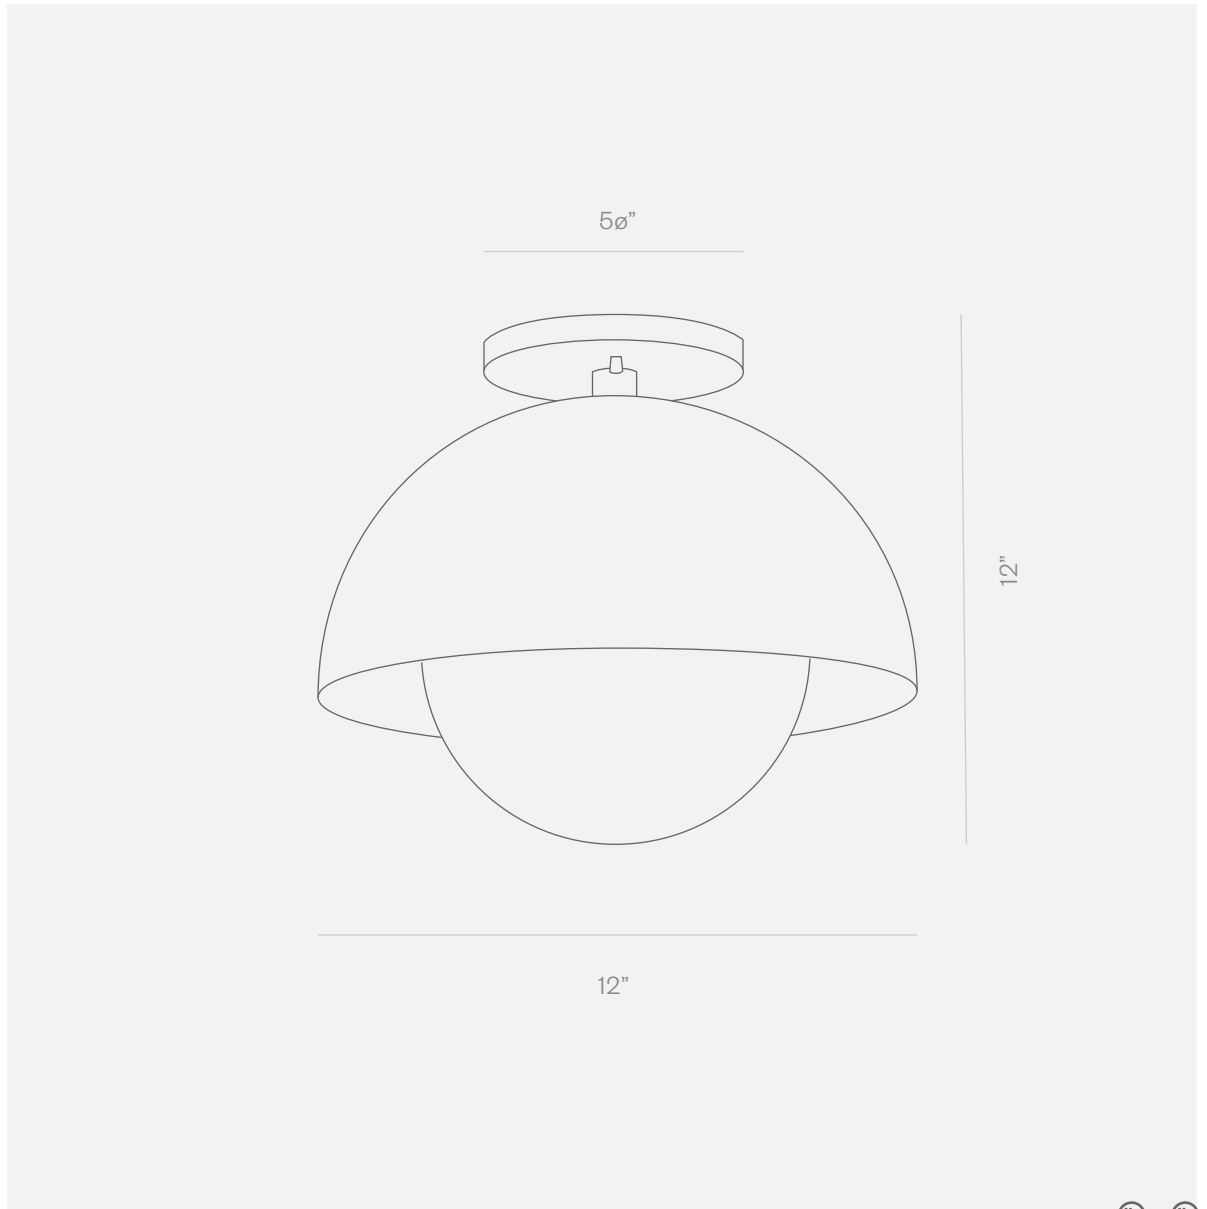

# Mound 12"

Overall Dimensions	Lamping	Certifications	Finishes
12" width	E26 medium base	UL + cUL listed	all Triple
12" height	75 Watt Max		seven finishes
6" glass diffuser	120-240 V		
5" $\phi$ canopy 1/2			