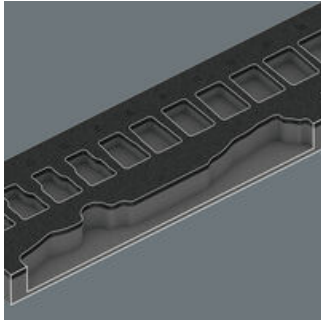

- Durable foam insert, each tool has its own place; two-coloured, missing tools will quickly be noticed
- High-quality, durable foam insert without chemical vapours
- Optimum fit for the best possible removal of the tools from the foam insert
- Water- and oil-repellent, low maintenance and easy to clean
- Protection of the tool from dirt and impact
- Width x height x depth: 344 x 30 x 392 mm
- Spare foam insert for Wera item 9722

One durable foam insert, without tools; two-coloured for quick identification of missing parts; width x height x depth: 344 x 30 x 392 mm; spare foam insert for Wera item 9722; suitable for the Tool Rebel roller cabinet.

Safe storage and quick overview

The tools sit securely in the foam thanks to precise contour cutouts, but are easy to remove. The carefully designed arrangement of the tools ensures space-saving storage and quick access to each tool.