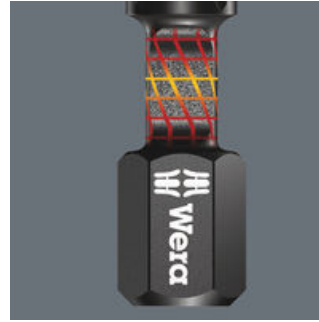

Torsion zone

Torsion zone specially designed to absorb such forces and thereby protect the bit tip.