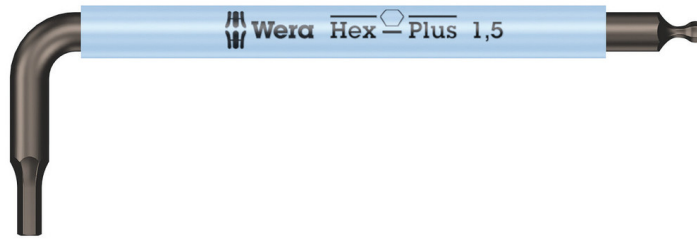

950 SPKS L-key Multicolour, metric, 1.5 x 50 mm

L-Keys for Hexagon Socket Screws

EAN:	4013288211910	Size:	53x18x4 mm
Part number:	05022678001	Weight:	3 g
Article number:	950 SPKS Multicolour	Country of origin:	CZ
		Customs tariff number:	82041100

- L-keys for hexagonal socket screws
- Hex-Plus allows socket head screws to live longer
- Colour coded, easy-to-grip plastic sleeve, even at low temperatures
- Hexagonal ballpoint on the long arm
- Wear-resistant size marking

High quality Wera L-keys with colour coded, convenient plastic sleeve. This means that the tool is quickly accessible and the ergonomic and pleasant handle is easy on the hands even at low temperatures. Hex-Plus L-keys provide larger contact surfaces on the screw head. The notching effect is thereby reduced to a minimum; the destruction of the screw head is almost eliminated. The ball on the long arm allows safe working even in difficult mounting positions. The BlackLaser surface treatment provides excellent surface protection, corrosion resistance and long life. Laser coated abrasion-resistant size markings on the L-keys for quick access.

L-Keys for Hexagon Socket Screws

L-keys with a thermoplastic sleeve

We questioned the classic L-key design, since all too often the screw head recess is rounded out, meaning screws can no longer be tightened or loosened - and so the user finds the L-key slipping out of the recess. Wera Hex-Plus tools have a larger contact surface in the screw head. The notching effects are reduced and thereby the deformation of the screws. At the same time, as much as 20 % more torque can be applied.