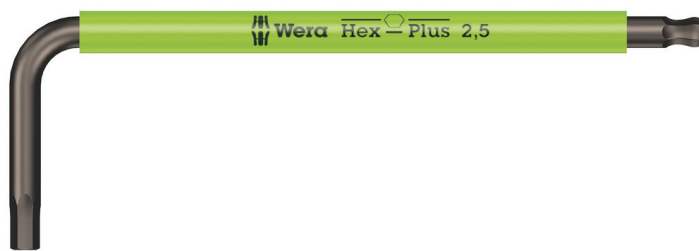

950 SPKS L-key Multicolour, metric, 2.5 x 63 mm

L-Keys for Hexagon Socket Screws

EAN:	4013288211927	Size:	59x20x4 mm
Part number:	05022671001	Weight:	4 g
Article number:	950 SPKS Multicolour	Country of origin:	CZ
		Customs tariff number:	82041100

- L-keys for hexagonal socket screws
- Hex-Plus allows socket head screws to live longer
- Colour coded, easy-to-grip plastic sleeve, even at low temperatures
- Hexagonal ballpoint on the long arm
- Wear-resistant size marking

High quality Wera L-keys with colour coded, convenient plastic sleeve. This means that the tool is quickly accessible and the ergonomic and pleasant handle is easy on the hands even at low temperatures. Hex-Plus L-keys provide larger contact surfaces on the screw head. The notching effect is thereby reduced to a minimum; the destruction of the screw head is almost eliminated. The ball on the long arm allows safe working even in difficult mounting positions. The BlackLaser surface treatment provides excellent surface protection, corrosion resistance and long life. Laser coated abrasion-resistant size markings on the L-keys for quick access.

L-Keys for Hexagon Socket Screws

L-keys with a thermoplastic sleeve

We questioned the classic L-key design, since all too often the screw head recess is rounded out, meaning screws can no longer be tightened or loosened - and so the user finds the L-key slipping out of the recess. Wera Hex-Plus tools have a larger contact surface in the screw head. The notching effects are reduced and thereby the deformation of the screws. At the same time, as much as 20 % more torque can be applied.