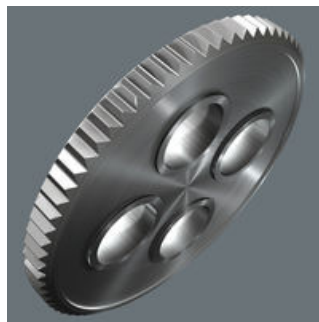

A lot of bicycle tools in a small space. The sorting of the 9 stainless steel bits by profile and size allows quick access to the right tool. With one Wera Zyklop Mini 1 bit ratchet in a drop-forged solid steel design. The fine toothing mechanism with 60 teeth allows a small return angle of 6° for precise working. The knurl allows fast screwdriving in cramped situations, when there is no space for ratcheting. Easy left/right switching. Ergonomically shaped ratchet head and lever. With Take it easy tool finder with colour coding by size - to help you find the required tool quickly and easily.

The Zyklop Mini Ratchets

For all difficult-to-access applications.

Rapid screwdriving

High working speeds can be attained with the Zyklop Mini bit ratchet. The thumb wheel is important, enabling more rapid screwdriving, and the lever of the Zyklop Mini only needs to be used for the final tightening of the screw.

Small return angle

The fine tooth mechanism, with its 60 teeth, allows a small return angle of only 6° - ideal for precision work.

Simple direction change

Simple switching between left/right operations.

Slim design

Its slim design makes it ideal for all particularly confined working situations.

Stainless Steel Bits

Wera stainless steel bits are manufactured out of stainless steel so unsightly rust can be avoided. The stainless steel bits from Wera are vacuum ice-hardened and have the hardness and strength needed for screw connections. There are no limitations to the industrial applications they are suitable for.