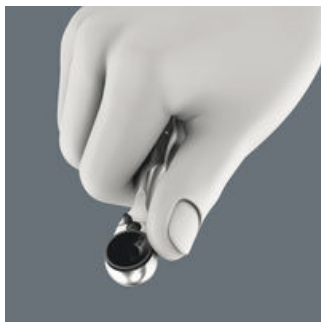

A lot of bicycle tools in a small space. The sorting of the 9 stainless steel bits by profile and size allows quick access to the right tool. With one Wera Zyklop Mini 1 bit ratchet in a drop-forged solid steel design. The fine toothing mechanism with 60 teeth allows a small return angle of 6° for precise working. The knurl allows fast screwdriving in cramped situations, when there is no space for ratcheting. Easy left/right switching. Ergonomically shaped ratchet head and lever. With Take it easy tool finder with colour coding by size - to help you find the required tool quickly and easily.

The Zyklop Mini Ratchets

For all difficult-to-access applications.

Rapid screwdriving

High working speeds can be attained with the Zyklop Mini bit ratchet. The thumb wheel is important, enabling more rapid screwdriving, and the lever of the Zyklop Mini only needs to be used for the final tightening of the screw.

Small return angle

The fine tooth mechanism, with its 60 teeth, allows a small return angle of only 6° - ideal for precision work.

Simple direction change

Simple switching between left/right operations.

Slim design

Its slim design makes it ideal for all particularly confined working situations.

Stainless Steel Bits

Wera stainless steel bits are manufactured out of stainless steel so unsightly rust can be avoided. The stainless steel bits from Wera are vacuum ice-hardened and have the hardness and strength needed for screw connections. There are no limitations to the industrial applications they are suitable for.