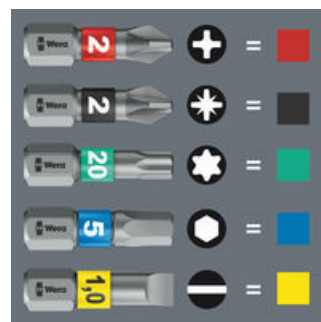

A lot of bicycle tools in a small space. The sorting of the 9 stainless steel bits by profile and size allows quick access to the right tool. With one Wera Zyklop Mini 1 bit ratchet in a drop-forged solid steel design. The fine toothing mechanism with 60 teeth allows a small return angle of 6° for precise working. The knurl allows fast screwdriving in cramped situations, when there is no space for ratcheting. Easy left/right switching. Ergonomically shaped ratchet head and lever. With Take it easy tool finder with colour coding by size - to help you find the required tool quickly and easily.

Small return angle

The fine tooth mechanism, with its 60 teeth, allows a small return angle of only 6° - ideal for precision work.

Simple direction change

Simple switching between left/right operations.

Slim design

Its slim design makes it ideal for all particularly confined working situations.

Stainless Steel Bits

Wera stainless steel bits are manufactured out of stainless steel so unsightly rust can be avoided. The stainless steel bits from Wera are vacuum ice-hardened and have the hardness and strength needed for screw connections. There are no limitations to the industrial applications they are suitable for.

Torsion bits

Torsion bits absorb the damaging peak torque loads in the torsion zone. This prevents premature wear and enhances the service life of the bits.

"Take it easy" tool finder

"Take it easy" tool finder with colour coding according to profiles and size stamp - for simple and rapid accessing of the required tool.