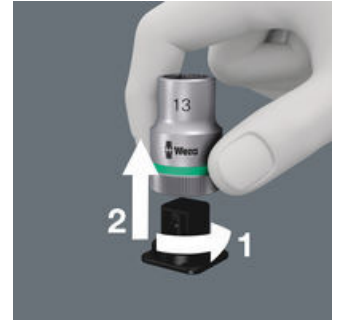

Secure hold and easy removal

The all new smooth turning mechanism guarantees both secure and rattle-free storage, yet allows easy removal of the tool.

Web link

<https://products.wera.de/en/ratchets_and_accessories_the_zyklop_ratchets_the_zyklop_ratchets_3_8_the_zyklop_metal_ratchet_switch_3_8_8100_sb_8.html>

Wera - 8100 SB 8
05004048001 - 4013288173928

Wera Werkzeuge GmbH
Korzter Straße 21-25
D-42349 Wuppertal
Tel: +49 (0)2 02 / 40 45-0
E-Mail: info@wera.de