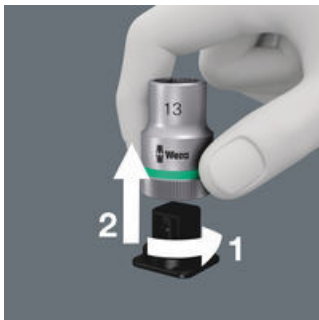

EAN:	4013288205797	Size:	275x47x28 mm
Part number:	05003892001	Weight:	82 g
Article number:	Belt C, 6-teilig, unbestückt	Country of origin:	CN
		Customs tariff number:	42029298

- Empty socket belt for 6 sockets/bit sockets, 1/2"
- Includes a convenient snap hook
- Smooth Twist to Unlock mechanism for a secure fit and simple removal of the sockets
- Suitable for attachment to a wall, shelf, tool trolley and to the Wera 2go System

Typically Wera designed robust textile belt for 6 sockets/bit sockets (1/2") taking up minimal space. A smooth Twist to Unlock mechanism ensures a secure fit and simple removal of the sockets. Includes a snap hook for secure fastening to a belt loop or pocket. Supplied with a non-woven reverse side and hook and loop strips for simple attachment e.g. to a wall, shelf, tool trolley and to the Wera 2go tool transport system.

Secure hold and easy removal

Practical nonwoven strips

Comes with convenient snap hook

The all new smooth turning mechanism guarantees both secure and rattle-free storage, yet allows easy removal of the tool.

The textile belt can be attached by means of the nonwoven reverse side and the hook and loop strips e.g. to a wall, shelf, tool trolley and to the Wera 2go tool transport system.

The robust textile belt can be secured to a belt loop or pocket by means of the snap hook.