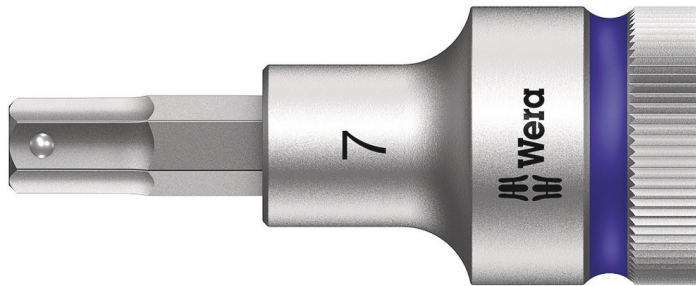

# 8740 C HF Zyklop bit socket with 1/2" drive with holding function, 7 x 60 mm

Zyklop Accessories, 1/2"

<b>EAN:</b>	4013288183248	<b>Size:</b>	126x44x24 mm
<b>Part number:</b>	05003823001	<b>Weight:</b>	86 g
<b>Article number:</b>	8740 C HF	<b>Country of origin:</b>	CZ
		<b>Customs tariff number:</b>	82079030

- Bit socket (non-impact) for manual or machine tool operations
- The holding function holds screws securely on the tool
- With Take it easy tool finder: colour coding by size
- Knurling on lower end for more grip when used manually.
- Chrome vanadium steel, matt chrome-plated

Bit socket with 1/2" drive and holding function for particularly comfortable screwdriving with reduced risk of losing the screw when feeding it into the workpiece. With "Take it easy" tool finder with colour coding by size - for quick and easy identification of the required tool .

The clamping of the screw is achieved by a flexible locking ball. The holding function is especially helpful in confined, hard-to-reach spaces, where there is no room for a second hand to secure the screw.