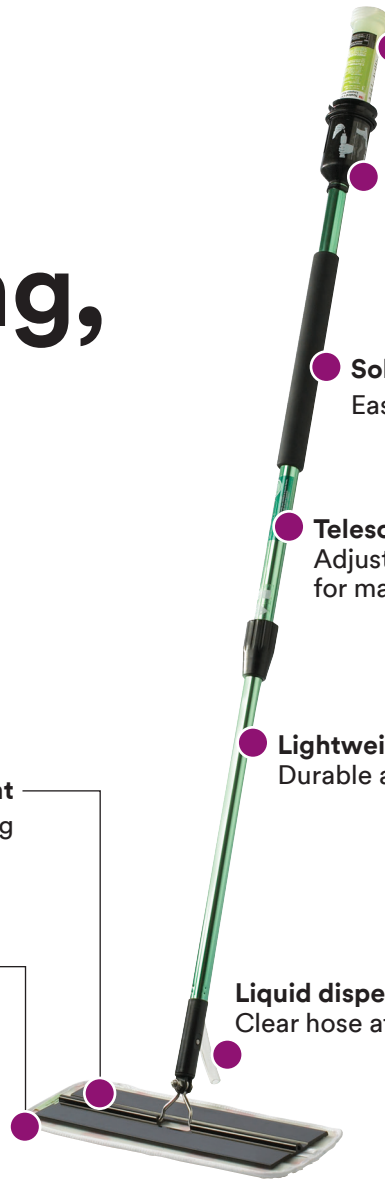

Floor cleaning, made easier.

Swivel pad holder with hook & loop attachment
Easy maneuvering and effective baseboard cleaning

3M™ Easy Scrub Flat Mop Pad
Dual-fiber construction with scrubbing stripes

Liquid dispensing
Clear hose at base of handle

Interchangeable bottles
11.5 oz. squeezable bottles allow precise dispensing

Attach directly to handle
Bottles securely snap into place and can be quickly changed for a variety of cleaning tasks

Solid vinyl grip handle
Easy to clean and disinfect

Telescoping handle
Adjusts (38" – 59-1/2") for maximum comfort

Lightweight, anodized tool
Durable and corrosion resistant

3M™ Easy Scrub Express Flat Mops System

Squeeze-bottle allows you to dispense the amount of cleaning solution needed for the job. Small, reusable bottles are quick to swap when your task calls for a different solution. Caddy makes it easy to carry up to a dozen pre-filled bottles with you.

3M™ Easy Scrub Express Flat Mop Starter Kit	3M™ Easy Scrub Express Flat Mop	Replacement Parts				
		Frame	Bottle Caddy	Dispensing Bottles	Clip Ring	Bottle Holder with Rubber Ring
59194	59051	59241	59054	59056	59224	59225
1/case	1/case	1/case	6/case	72/case	10/case	1/bag
Includes 3.2'–4.9' adjustable mop handle, 16" frame, 12 bottles (11.5 oz.), bottle caddy, 2 microfiber pads, and pour jug (.5 gallon).	Includes 3.2'–4.9' adjustable mop handle and 16" frame only. Microfiber pads and bottles sold separately.	 16" frame with hook and loop attachment system.	 Caddy holds 12 bottles. Bottles sold separately.	 11.5 oz. bottle. Compatible with nearly any cleaning solution. 12 bottles/bag	 Secures the bottle holder to the mop.	 Holds bottle at the top of the mop.