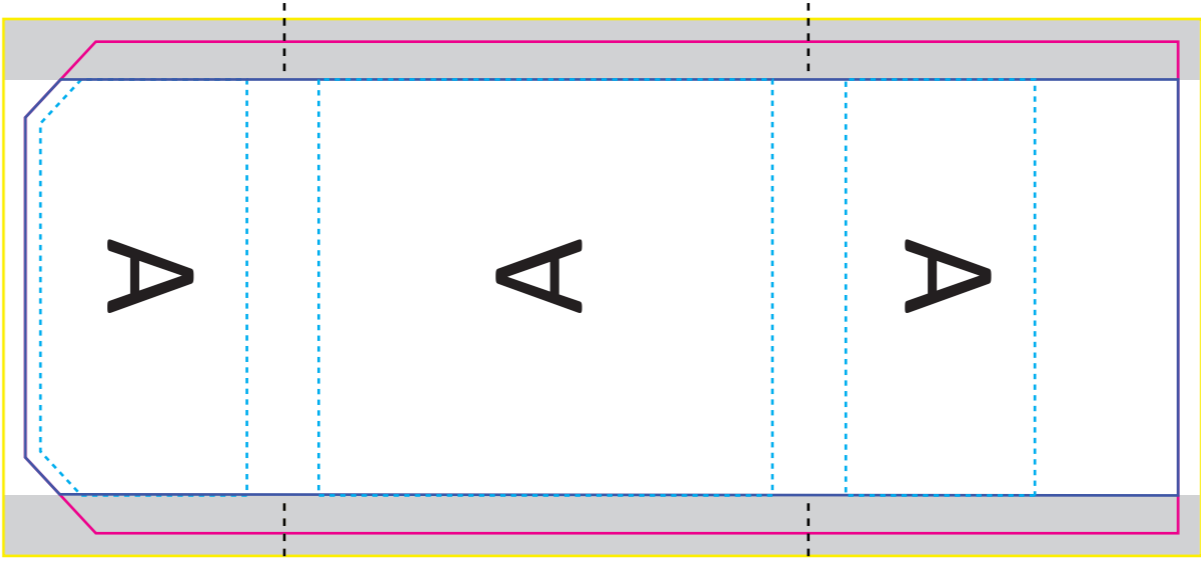

- Bleed Line
- Trim Line
- Safe Working Area
- · - · Crease
- - - - Cut and Crease

INK & VARN.
FREE AREAS

Direct Print (Full Colour)

JIGGLER
TRIM: 28mm (H) x 48mm (W)

- Bleed Line
- Trim Line
- - - Safe Working Area
- Maximum Area for block colour
- - - Fold Line
- NO PRINT - This area must remain free from print