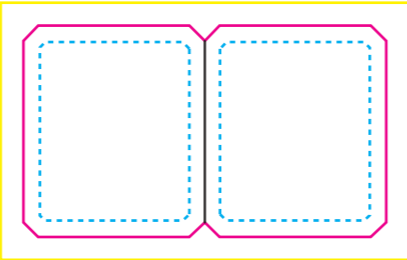

- Bleed Line
- Trim Line
- Safe Working Area
- · - · Crease
- - - - Cut and Crease

INK & VARN.
FREE AREAS

Direct Print (Full Colour)

JIGGLER
TRIM: 28mm (H) x 48mm (W)

- Bleed Line
- Trim Line
- - - Safe Working Area
- Maximum Area for block colour
- - - Fold Line
- NO PRINT - This area must remain free from print