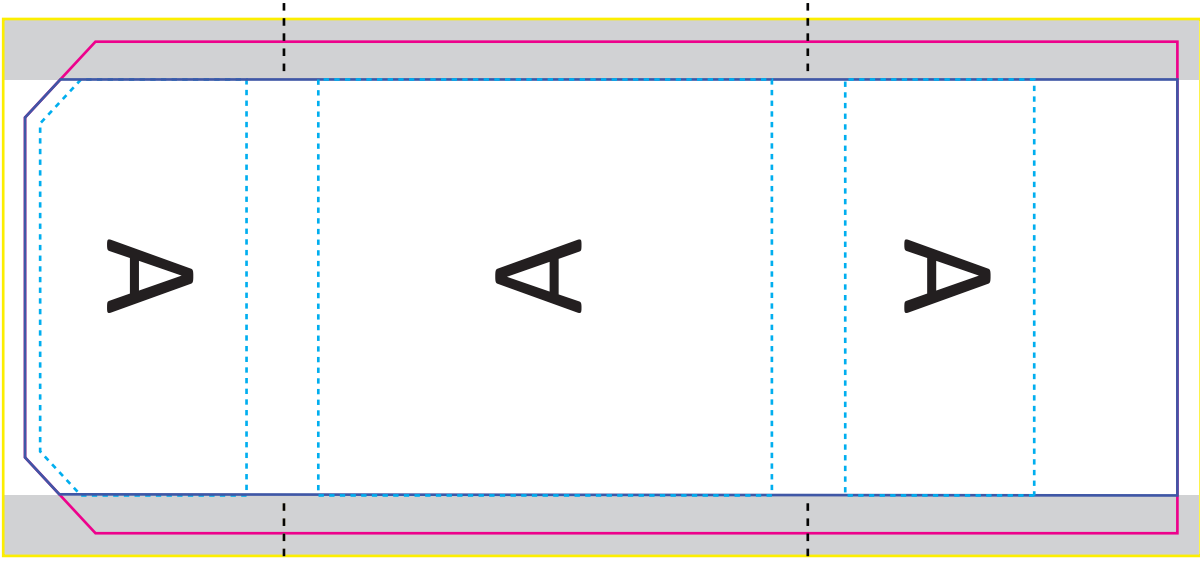

- Fold Lines
- - - Trim Line
- · - · - Safe Working Area
- Bleed

Item Size: 72mm ( H ) x 67mm ( W ) x 130mm ( L )  
Print Area: Die Cut - 203mm ( H ) x 406mm ( W )  
Bleed: 1.5mm

Direct Print (Full Colour)

- Bleed Line
- Trim Line
- - - Safe Working Area
- Maximum Area for block colour
- - - Fold Line
- NO PRINT - This area must remain free from print

JIGGLER  
TRIM: 28mm (H) x 48mm (W)