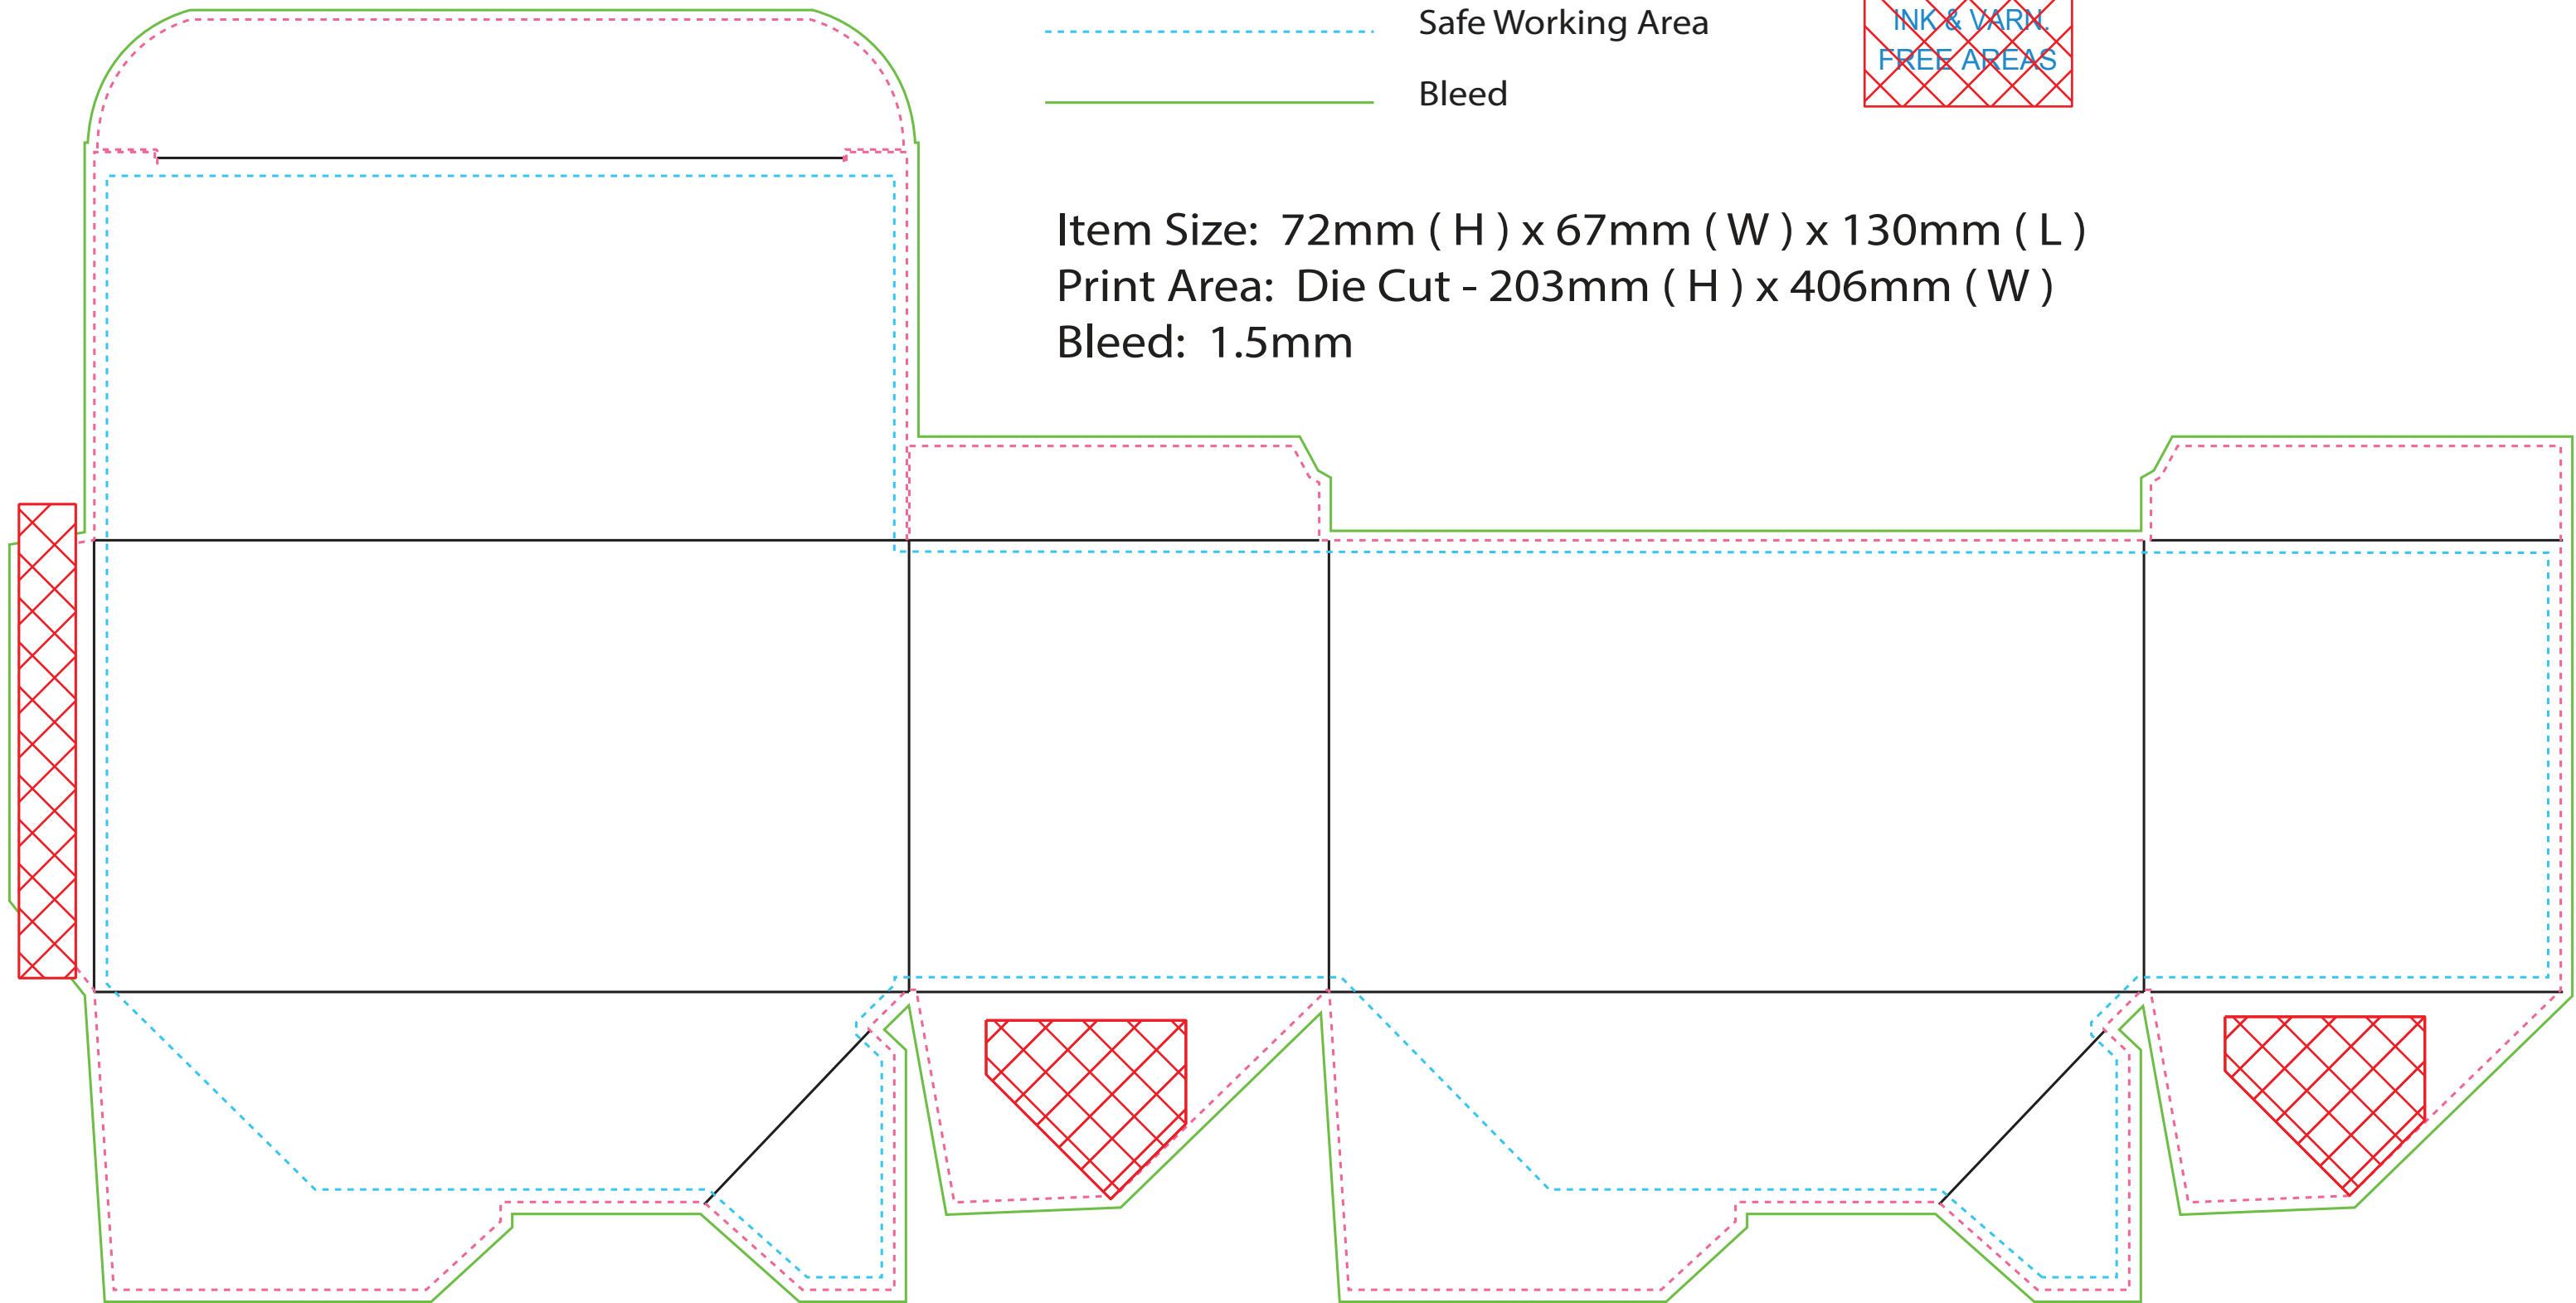

- Fold Lines
- - - Trim Line
- · - · - Safe Working Area
- Bleed

Item Size: 72mm ( H ) x 67mm ( W ) x 130mm ( L )  
Print Area: Die Cut - 203mm ( H ) x 406mm ( W )  
Bleed: 1.5mm

Direct Print (Full Colour)

- Bleed Line
- Trim Line
- - - Safe Working Area
- Maximum Area for block colour
- - - Fold Line
- NO PRINT - This area must remain free from print

JIGGLER  
TRIM: 28mm (H) x 48mm (W)