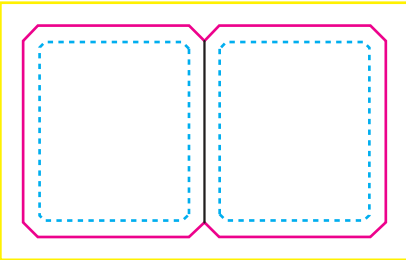

- Fold Lines
- - - Trim Line
- · - · - Safe Working Area
- Bleed

Item Size: 72mm ( H ) x 67mm ( W ) x 130mm ( L )  
Print Area: Die Cut - 203mm ( H ) x 406mm ( W )  
Bleed: 1.5mm

Direct Print (Full Colour)

- Bleed Line
- Trim Line
- - - Safe Working Area
- Maximum Area for block colour
- - - Fold Line
- NO PRINT - This area must remain free from print

JIGGLER  
TRIM: 28mm (H) x 48mm (W)