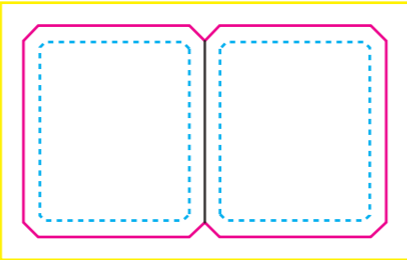

- Fold Lines
- Trim Line
- - - Safe Working Area
- Bleed

Direct Print (Full Colour)

- Bleed Line
- Trim Line
- - - Safe Working Area
- Maximum Area for block colour
- - - Fold Line
- NO PRINT - This area must remain free from print

JIGGLER  
TRIM: 28mm (H) x 48mm (W)