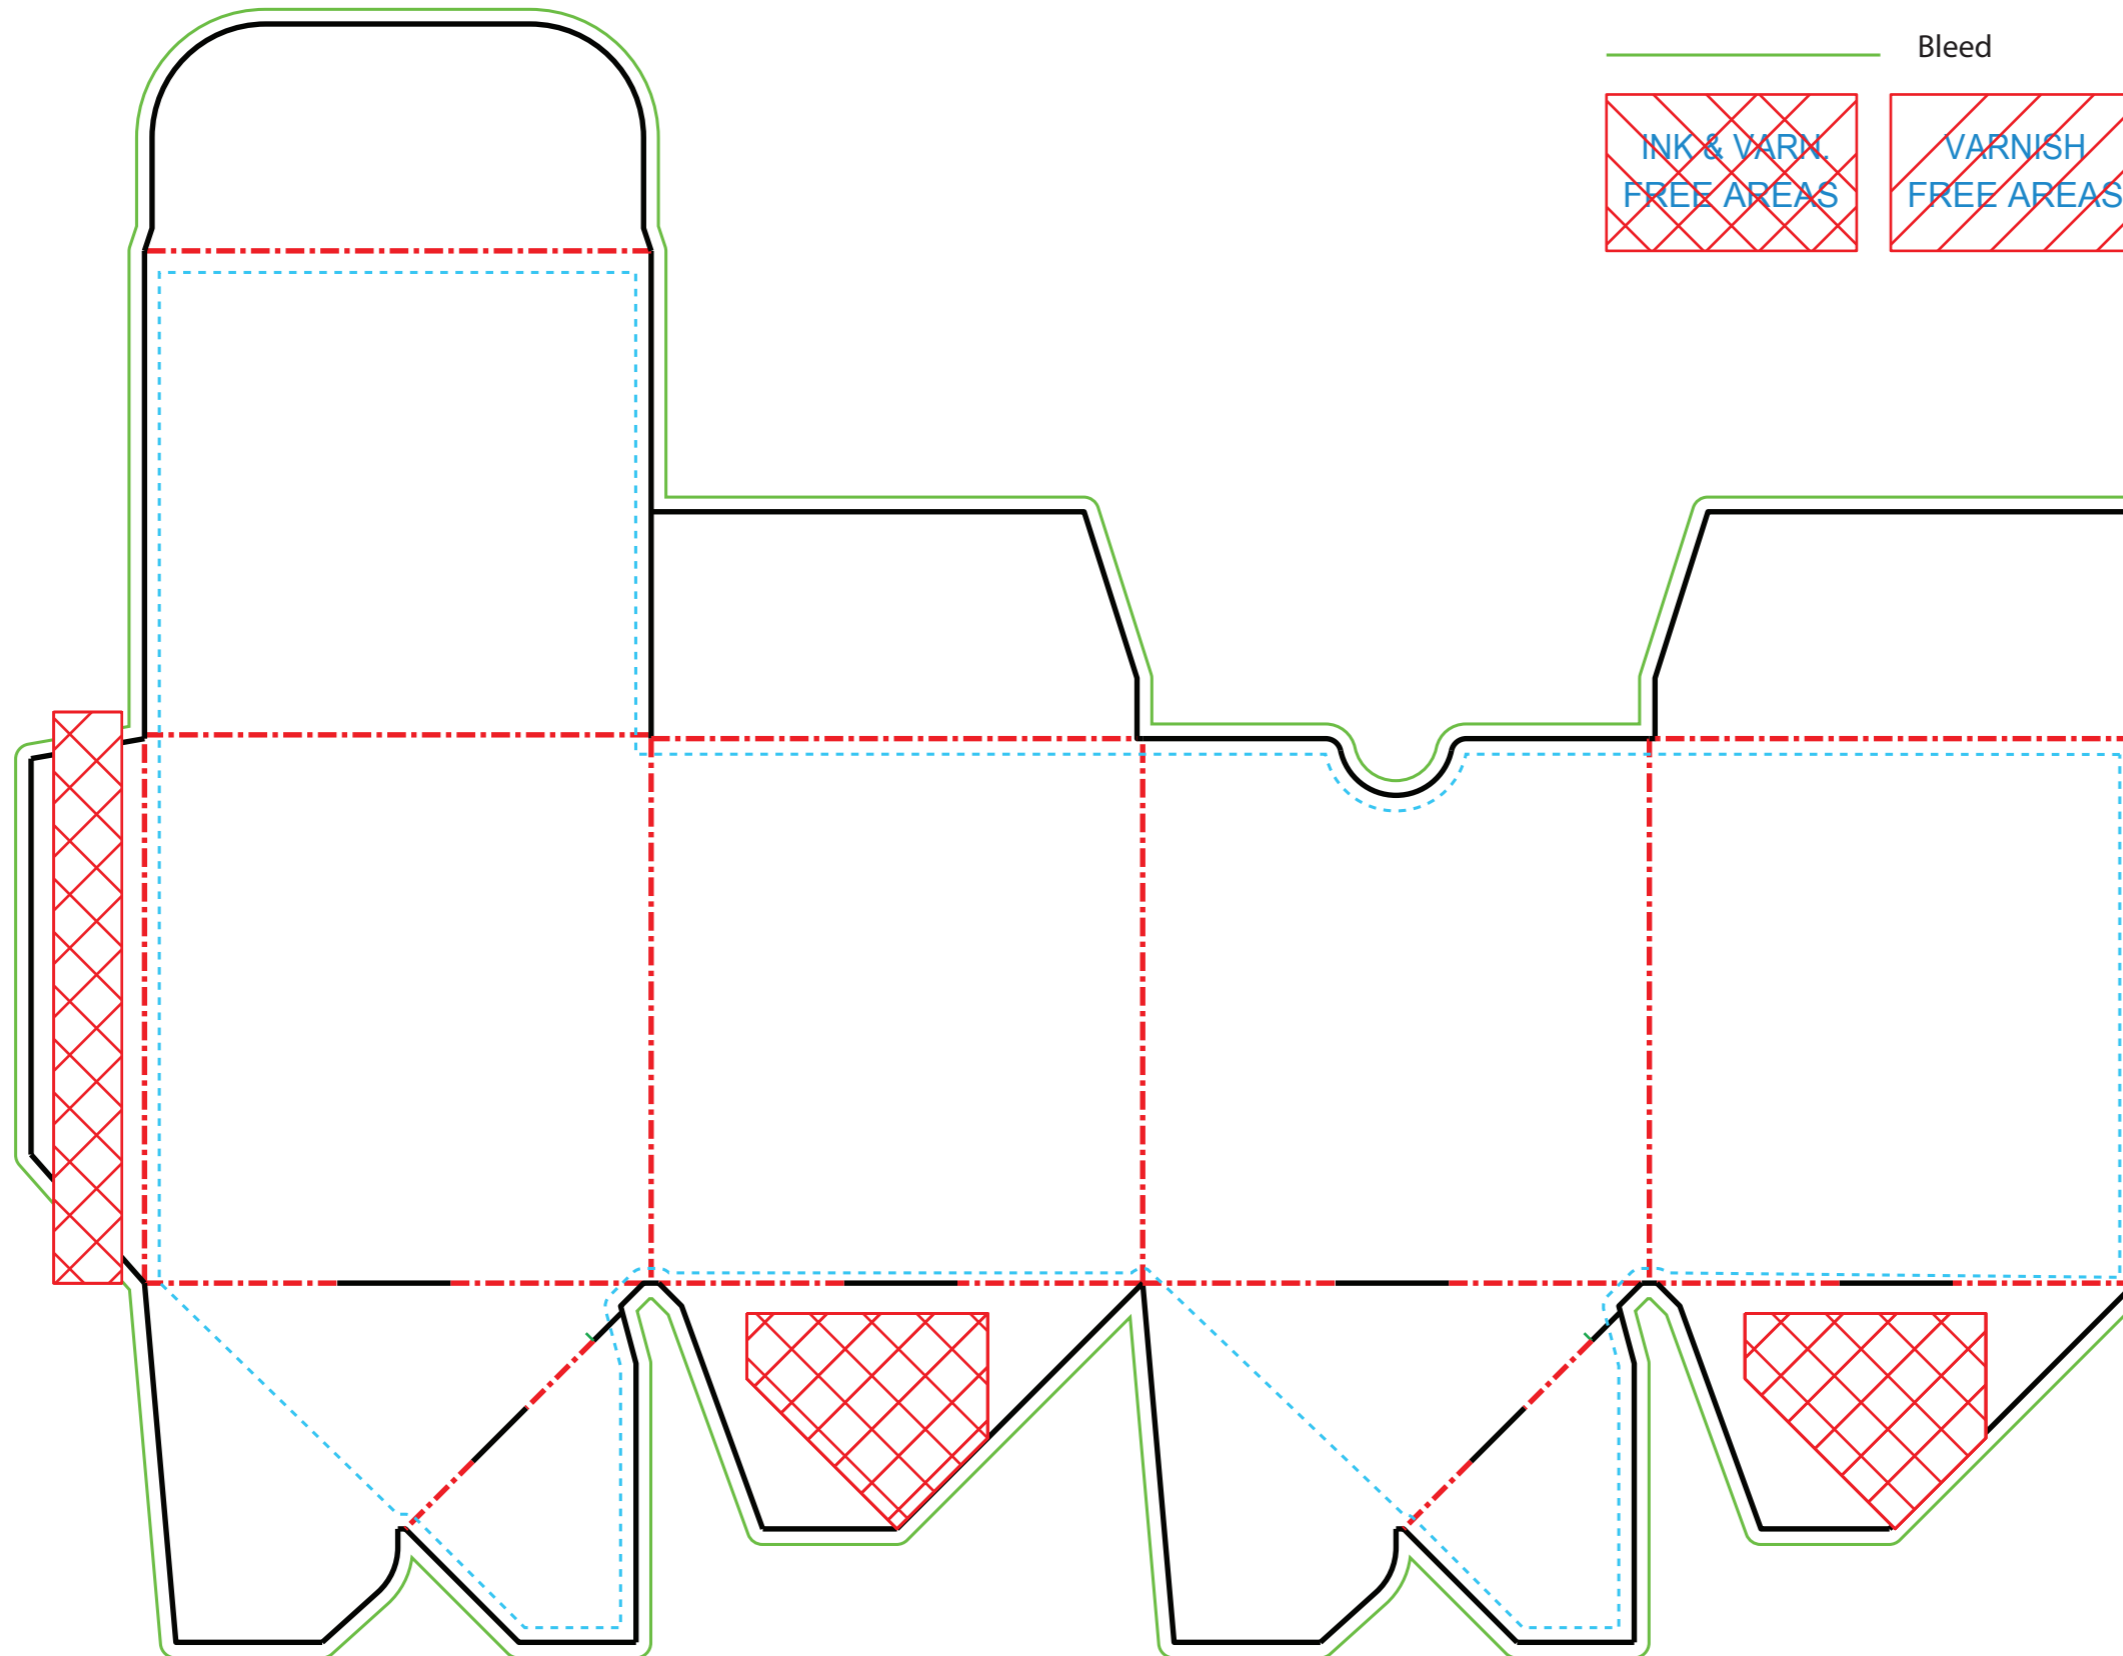

- Fold Lines
- Trim Line
- - - Safe Working Area
- Bleed

Direct Print (Full Colour)

- Bleed Line
- Trim Line
- - - Safe Working Area
- Maximum Area for block colour
- - - Fold Line
- NO PRINT - This area must remain free from print

JIGGLER  
TRIM: 28mm (H) x 48mm (W)