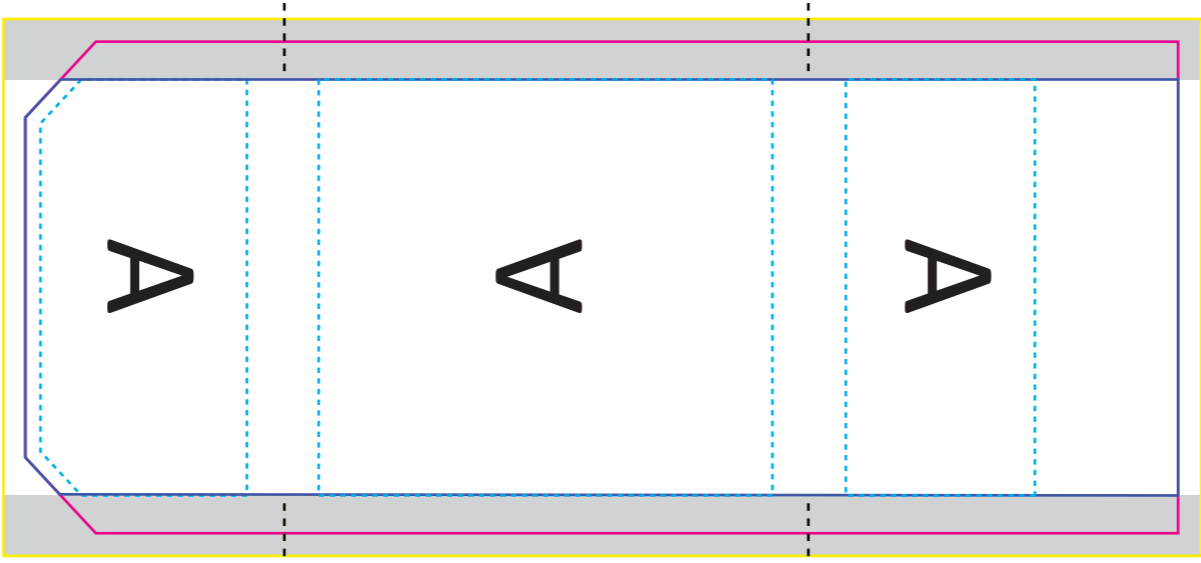

- Fold Lines
- Trim Line
- - - Safe Working Area
- Bleed

Direct Print (Full Colour)

- Bleed Line
- Trim Line
- - - Safe Working Area
- Maximum Area for block colour
- - - Fold Line
- NO PRINT - This area must remain free from print

JIGGLER  
TRIM: 28mm (H) x 48mm (W)