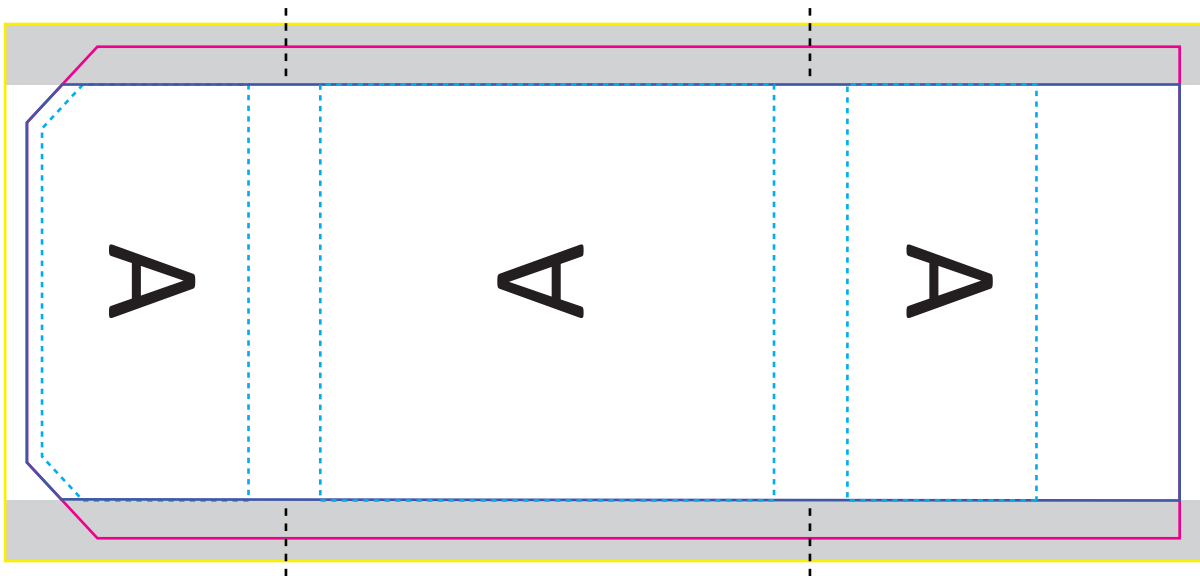

Direct Print (Spot Colours)

JIGGLER
TRIM: 28mm (H) x 48mm (W)

-  Bleed Line
-  Trim Line
-  Safe Working Area
-  Maximum Area for block colour
-  Fold Line
-  NO PRINT - This area must remain free from print

Full Colour Label

- Trim Line
- 3mm Bleed Line
- 2mm Safe Working Area