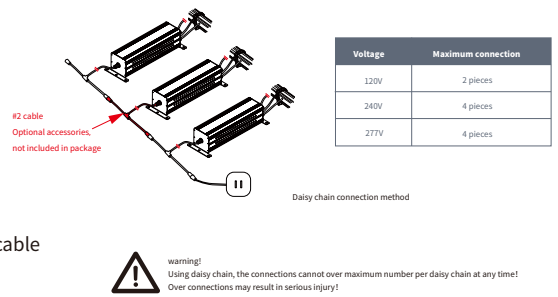

INSTALLATION MANUAL

STEP1: Open/unfold the light fixture until flat

STEP2: Lock the driver on the fixed hole

STEP3: Hang the fixture on two trusses

STEP4: Pass the cable around truss and pass 'a2' through the loop 'a1'

STEP5: Buckle the carabiner to the loop 'a2'

STEP6: Buckle the carabiner to the hook ring

STEP7: Repeat the action on other three sides

STEP8: Driver input and output connection

Option: daisy chain for AC input

PACKAGE

APPLICATION

Our **ecogrow** 630W LED grow light fixture is a high-performance full spectrum fixture designed specifically for indoor climate-controlled grow rooms and grow tents. We are fully confident that you will be very happy with the results you can achieve growing your crops with this highly advanced and innovative **ecogrow** 630W LED grow light product.

Hanging Height: For the best results in the bloom stage of growth, we recommend hanging our **ecogrow** 630W LED grow light fixture 1 ft above your crop canopy.

Layout design: We can provide you with custom-designed light layouts for your facility upon request.

ENVIRONMENT

The product is intended to be used in indoor climate-controlled grow rooms and grow tents. The product cannot be used outdoors. The product functions optimally when the ambient temperature is between 20-40°C.

Item	QTY	Size	N.W/CTN	G.W/CTN
ecogrow630W	1PC	45.7 x 25.2 x 5.5inch	23lbs	28lbs

• Due to our continuous program of product development, data is subject to change without notice.