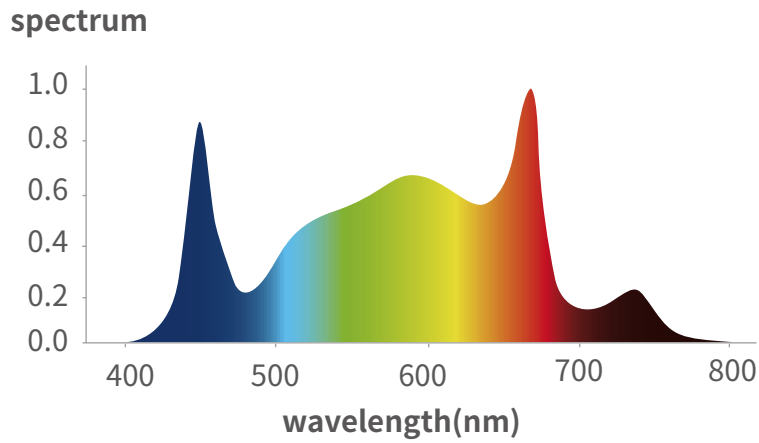

ecogrow

ecogrow 630W

LED GROW LIGHT

- Controllable
- 0-10V dimmable
- Daisy-chainable

APPLICATION

ecogrow 630W is professional designed with super high efficacy $2.7\mu\text{mol}/\text{J}$ and super high PPFD, It's a full cycle grow light and effectively promotes boom flower.

Plant growth uniformity

High PPFD

Plant growth uniformity

SPECIFICATION

Model No.	ZSC-ID-BZ630-HV, ZSC-ID-BZ630-SV
Lamp size	43.3 x 39.4 x 5.7inch
Spectrum	Full Spectrum
Rated Wattage	630W @ 277V
AC input voltage	110 - 277V, 277 - 480V
Power factor	> 0.95
PPE	2.7 $\mu\text{mol}/\text{J}$
Total PPF	1701 $\mu\text{mol}/\text{s}$
Light distribution	120°
Thermal management	Passive
Function	0-10V dimming
Mounting height	≥ 6 inch above canopy
Coverage	4ft x 4ft
Warranty	5 years warranty
IP rating	IP 66
Lifetime	> 50,000hrs
LED fixture weight	12.5lbs
Driver weight	7.82lbs

SPECTRUM

PLANTING GUIDANCE

Below is the recommendation for adjusting the mounting height between the LED grow light and the plants according to the growing stage.

Vegetative Height > 1ft

Flowering to Harvest Height > 6inch