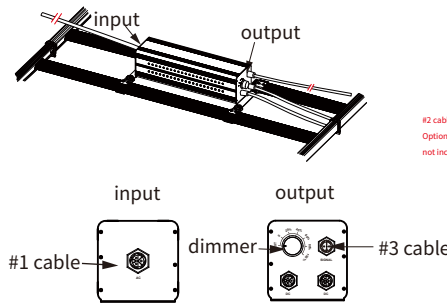

Option: daisy chain for AC input