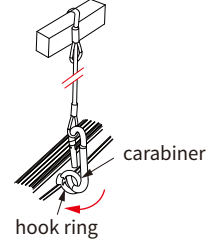

STEP6: Buckle the carabiner to the hook ring