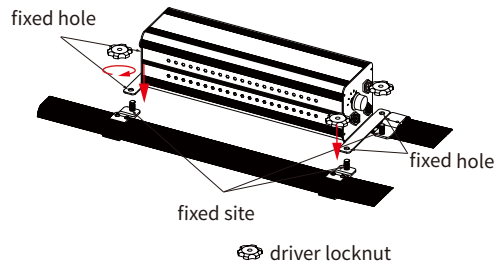

STEP2: Lock the driver on the fixed hole