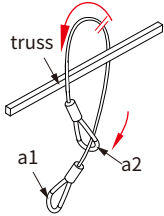

STEP4: Pass the cable around truss and pass 'a2' through the loop 'a1'