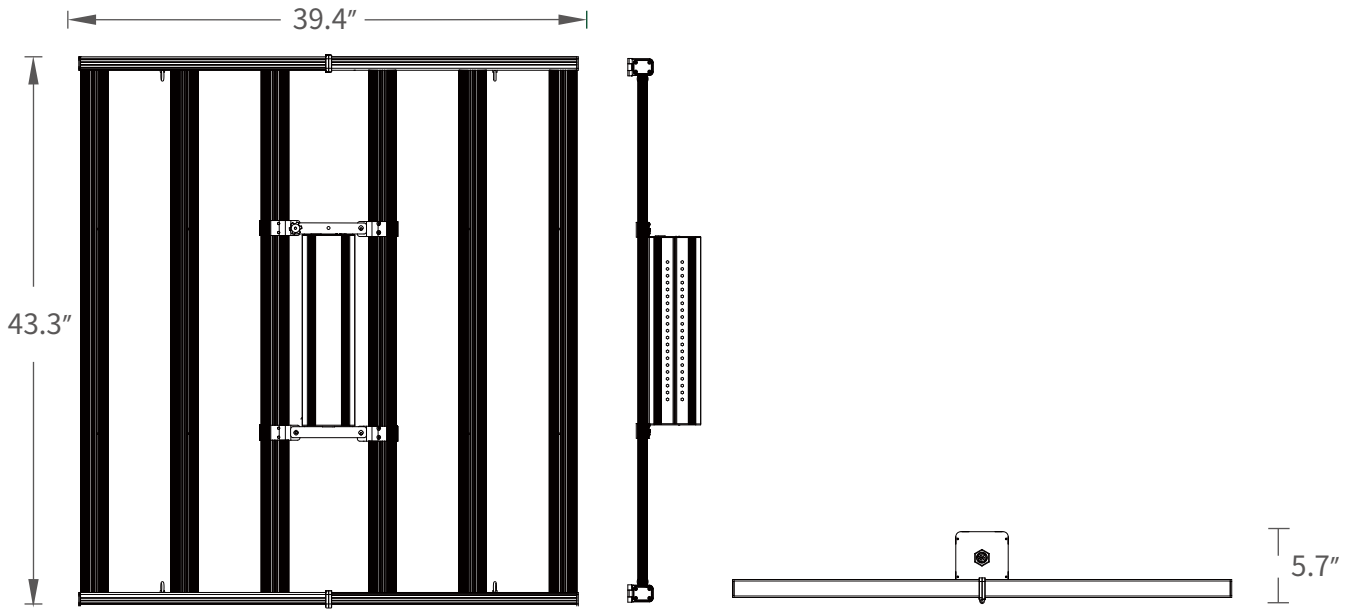

Plant growth uniformity

High PPFD

Plant growth uniformity

SPECIFICATION

Model No.	ZSC-ID-BZ630-HV, ZSC-ID-BZ630-SV
Lamp size	43.3 x 39.4 x 5.7inch
Spectrum	Full Spectrum
Rated Wattage	630W @ 277V
AC input voltage	110 - 277V, 277 - 480V
Power factor	> 0.95
PPE	2.7 $\mu\text{mol}/\text{J}$
Total PPF	1701 $\mu\text{mol}/\text{s}$
Light distribution	120°
Thermal management	Passive
Function	0-10V dimming
Mounting height	≥ 6 inch above canopy
Coverage	4ft x 4ft
Warranty	5 years warranty
IP rating	IP 66
Lifetime	> 50,000hrs
LED fixture weight	12.5lbs
Driver weight	7.82lbs

DIMENSION

FIXTURE & ACCESSORIES

Parts	Number	Details
LED fixture	1	
Driver	1	
Carabiner	4	
Sling	4	 2'
#1 Cable - AC input	1	 6'
#3 Cable - Signal Chain	1	 0.5' 0.5' 7.2'
Driver Locknut	4	
User Manual	1	 USER MANUAL
(OPTIONAL) #2 Cable - AC chain	1	 0.5' 0.5' 7.2'

SPECTRUM

PLANTING GUIDANCE

Below is the recommendation for adjusting the mounting height between the LED grow light and the plants according to the growing stage.

Vegetative Height > 1ft

Flowering to Harvest Height > 6inch