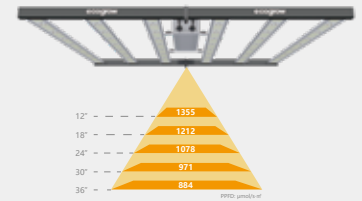

ecogrow

ecogrow 630W

LED GROW LIGHT

- Controllable
- 0-10V dimmable
- Daisy-chainable

APPLICATION

ecogrow 630W is professional designed with super high efficacy $2.7\mu\text{mol}/\text{J}$ and super high PPFD, It's a full cycle grow light and effectively promotes boom flower.

Plant growth uniformity

High PPFD

Plant growth uniformity

SPECIFICATION

Model No.	ZSC-ID-BZ630-HV, ZSC-ID-BZ630-SV
Lamp size	43.3 x 39.4 x 5.7inch
Spectrum	Full Spectrum
Rated Wattage	630W @ 277V
AC input voltage	110 - 277V, 277 - 480V
Power factor	> 0.95
PPE	2.7 $\mu\text{mol}/\text{J}$
Total PPF	1701 $\mu\text{mol}/\text{s}$
Light distribution	120°
Thermal management	Passive
Function	0-10V dimming
Mounting height	≥ 6 inch above canopy
Coverage	4ft x 4ft
Warranty	5 years warranty
IP rating	IP 66
Lifetime	> 50,000hrs
LED fixture weight	12.5lbs
Driver weight	7.82lbs

SPECTRUM

PLANTING GUIDANCE

Below is the recommendation for adjusting the mounting height between the LED grow light and the plants according to the growing stage.

Vegetative Height > 1ft

Flowering to Harvest Height > 6inch