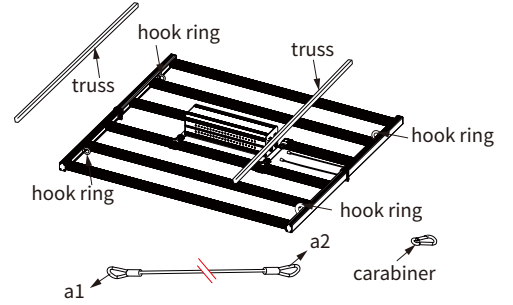

STEP3: Hang the fixture on two trusses