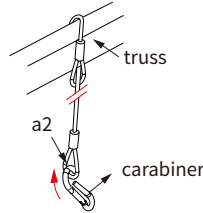

STEP5: Buckle the carabiner to the loop 'a2'