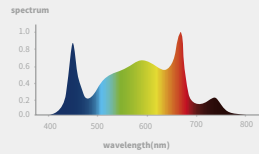

Full-Spectrum, High efficiency spectrum

High quality chips