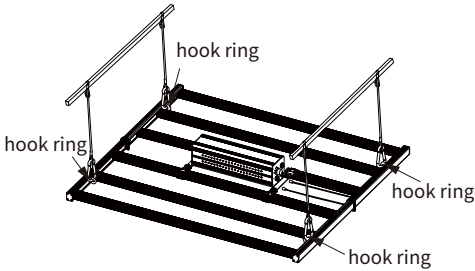

STEP4: Pass the cable around truss and pass 'a2' through the loop 'a1'

STEP5: Buckle the carabiner to the loop 'a2'

STEP6: Buckle the carabiner to the hook ring

STEP7: Repeat the action on other three sides

STEP8: Driver input and output connection