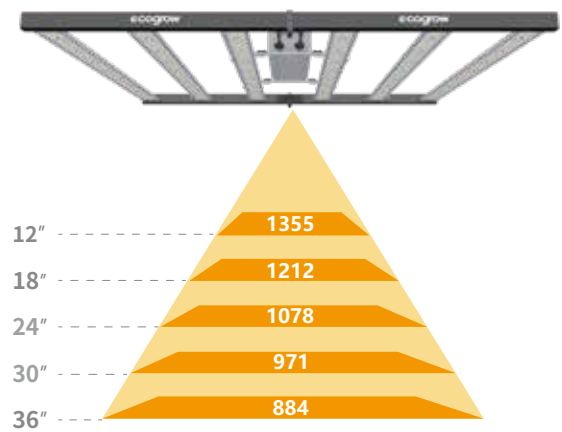

ecogrow

ecogrow 630W

LED GROW LIGHT

- Controllable
- 0-10V dimmable
- Daisy-chainable

APPLICATION

ecogrow 630W is professional designed with super high efficacy $2.7\mu\text{mol}/\text{J}$ and super high PPFD, It's a full cycle grow light and effectively promotes boom flower.

Plant growth uniformity

High PPFD

Plant growth uniformity

SPECIFICATION

Model No.	ZSC-ID-BZ630-HV, ZSC-ID-BZ630-SV
Lamp size	43.3 x 39.4 x 5.7inch
Spectrum	Full Spectrum
Rated Wattage	630W @ 277V
AC input voltage	110 - 277V, 277 - 480V
Power factor	> 0.95
PPE	2.7 $\mu\text{mol}/\text{J}$
Total PPF	1701 $\mu\text{mol}/\text{s}$
Light distribution	120°
Thermal management	Passive
Function	0-10V dimming
Mounting height	≥ 6 inch above canopy
Coverage	4ft x 4ft
Warranty	5 years warranty
IP rating	IP 66
Lifetime	> 50,000hrs
LED fixture weight	12.5lbs
Driver weight	7.82lbs

SPECTRUM

PLANTING GUIDANCE

Below is the recommendation for adjusting the mounting height between the LED grow light and the plants according to the growing stage.

Vegetative Height > 1ft

Flowering to Harvest Height > 6inch

PPFD DISTRIBUTION

4' X 4' = 901 $\mu\text{molm}^{-2}\text{s}^{-1}$ average PPFD-2ft height

EFFICACY

Efficacy up to 2.7 $\mu\text{mol/J}$

Max PPFD: $\mu\text{molm}^{-2}\text{s}^{-1}$

Simulation/Test PPFD data under 4' X 4' tent