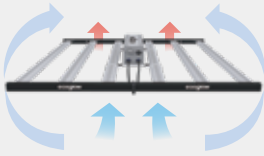

Even heat distribution

6-bar metal design for efficient heat dissipation