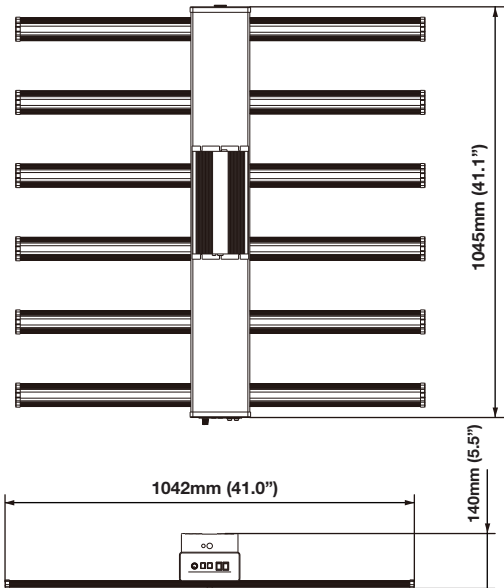

Vega 540 W

Indoor Farming
Vertical Farming
Cannabis Cultivation

LED
Grow Light

Multi-layer: 4-5ft wide benches, 4-6 in from canopy
Grow Room: one fixture per 4ft to 4ft area
Suspension and ceiling
Mounting height 6"- 36"

Input Power	540W
Photosynthetic Photon Flux	1350µmol/S
Luminous Efficacy	2.5µmol/J
Viewing Angle	110°
CRI	89
Input Voltage	100-277Vac 50/60Hz
Amp Draw	4.73A@120V, 2.67A@220V, 2.46A@240V, 2.15A@277V
PF	>0.9
THD	<20%
Driver Surge Protection	6KV
Dimming	0-10V
LED Type	3000K+5000K 450nm+660nm
Housing	Aluminum Alloy
Housing Color	Silver
Heat Output	1847 BTU
IP Rating	IP65/surface
Operating Temperature	-10~40°C
Operating Humidity	10%-90% RH
Storage Temperature	-25~60°C
Storage Humidity	10%-90% RH
Warranty Time	5 Years
N.W (KG)	10.3Kg
G.W (KG)	12.3Kg
Packing Dimension	1162*245*245mm

Grow Light

DIMENSIONS

Length (L)	1045mm (41.1")
Width (W)	1042mm (41.0")
Height (H)	140mm (5.5")

SPECTRAL DISTRIBUTION

PPFD READING 4FT TO 4FT AREA

MODEL	INPUT VOLTAGE	INPUT POWER	PPF	PPE	ETL	DLC	FCC
DM6-M10-540-A66-A1D	100-277 VAC	540W	1350 μ mol/s	2.5 μ mol/J	YES	YES	YES