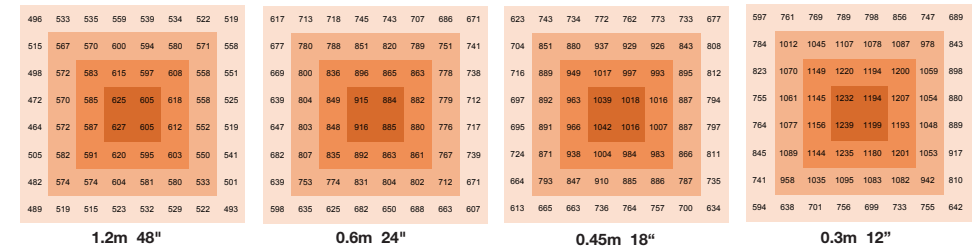

Grow Light

DIMENSIONS

Length (L)	1045mm (41.1")
Width (W)	1042mm (41.0")
Height (H)	140mm (5.5")

SPECTRAL DISTRIBUTION

PPFD READING 4FT TO 4FT AREA

MODEL	INPUT VOLTAGE	INPUT POWER	PPF	PPE	ETL	DLC	FCC
DM6-M10-540-A66-A1D	100-277 VAC	540W	1350 μ mol/s	2.5 μ mol/J	YES	YES	YES