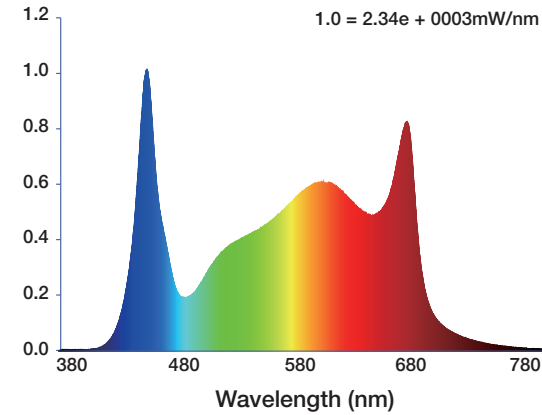

Input Power	540W
Photosynthetic Photon Flux	1350µmol/S
Luminous Efficacy	2.5µmol/J
Viewing Angle	110°
CRI	89
Input Voltage	100-277Vac 50/60Hz
Amp Draw	4.73A@120V, 2.67A@220V, 2.46A@240V, 2.15A@277V
PF	>0.9
THD	<20%
Driver Surge Protection	6KV
Dimming	0-10V
LED Type	3000K+5000K 450nm+660nm
Housing	Aluminum Alloy
Housing Color	Silver
Heat Output	1847 BTU
IP Rating	IP65/surface
Operating Temperature	-10~40°C
Operating Humidity	10%-90% RH
Storage Temperature	-25~60°C
Storage Humidity	10%-90% RH
Warranty Time	5 Years
N.W (KG)	10.3Kg
G.W (KG)	12.3Kg
Packing Dimension	1162*245*245mm

Grow Light

DIMENSIONS

Length (L)	1045mm (41.1")
Width (W)	1042mm (41.0")
Height (H)	140mm (5.5")

SPECTRAL DISTRIBUTION

PPFD READING 4FT TO 4FT AREA

MODEL	INPUT VOLTAGE	INPUT POWER	PPF	PPE	ETL	DLC	FCC
DM6-M10-540-A66-A1D	100-277 VAC	540W	1350 μ mol/s	2.5 μ mol/J	YES	YES	YES