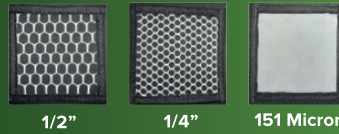

Options

- Hard Shell Dome Dust Cover
  Easier Maintenance & More Durable
- CO2 Adapter Kit / For Wet Trimming

For Trimming, Separating and Extracting Kief

MATERIAL

- Powder Coated Steel
- Food-Grade Aluminum Drums & Axle
- Stainless Steel Funnel Flow
- Food-Grade Nylon MeshNet

SPECIFICATIONS

- Drum Size: 30"
- Weight: 133 LBS
- Warranty: 1 Year
- Volts: 115 Volt AC
- Dimensions: (Assembled) 68" H x 46.5" W x 40" D
  (Add 6" to width if you are using CO2 adapter kit)