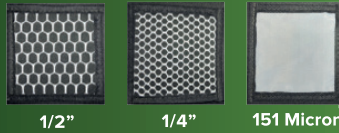

TTT2600

By **Tom's TUMBLER**
The ORIGINAL
BLADELESS Trimmer

Included

- Heavy Duty KB Speed Control
- 1/2" and 1/4" MeshNet
- 151 Micron Kief Screen
- Dust Cover
- Resin Remover
- Food-Grade Plastic Funnel Flow

Options

- Stainless Steel Funnel Flow
  Easier Maintenance & More Durable
- CO2 Adapter Kit / For Wet Trimming
- Casters / Easier Mobility

For Trimming,
Separating and
Extracting Kief