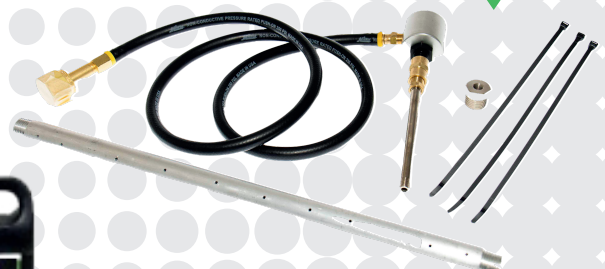

SPECIFICATIONS

- Drum Size: 26"
- Weight: 106 LBS
- Warranty: 1 Year
- Dimensions: (Assembled) 34.2" D x 43" W x 60" H

CO2 Adapter Kit
for Wet Trimming