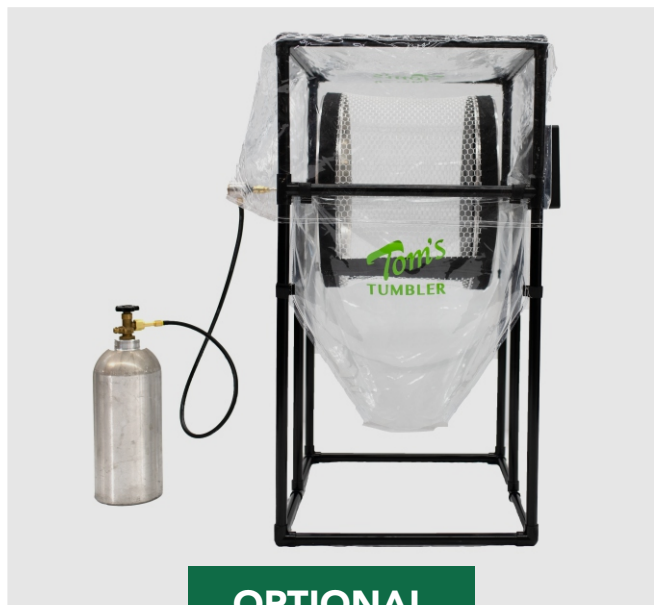

Tom's patented tumble technology allows for the most gentle trim, because the buds trim each other as they gently tumble against one another. The soft meshnet barrel contains the buds without disrupting the trichomes. The tumble technology removes the sugar leaves gently allowing them to drop through food grade meshnet.

Included

- Trimmer
- Motor
- (2) MeshNets (1/2 in. & 1/4 in)
- (1) 151 Micron Kief Screen
- Clear Funnel Flow Bag
- Dust Cover

Options:

- C02 Adaptor Kit
- Tom's Organic Resin Cleaner

Not included:

- Bins or catch bag
- Liquid C02 tank with Siphon tube
- C02

SPECIFICATIONS

| | |
|-----------|---|
| Frame | PVC Furniture Grade |
| Drum Size | 19" Food grade aluminum drums |
| Axle | Food grade aluminum |
| Motor | Heavy duty DC gear motor with variable speed control. |
| Volt | Input 115 Volt AC |