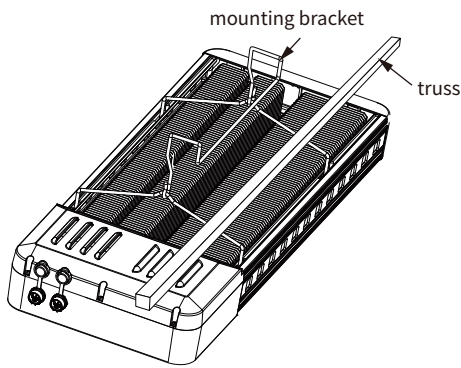

SPECTRUM

PLANTING GUIDANCE

Below is the recommendation for adjusting the mounting height between the LED grow light and the plants according to the growing stage.

Vegetative Height > 3 ft

Flowering to Harvest Height > 2 ft

PPFD DISTRIBUTION

6'X4'=1161 $\mu\text{molm}^{-2}\text{s}^{-1}$ average PPFD-3ft height

EFFICACY

Efficacy up to 3.0 $\mu\text{mol/J}$

Max PPFD : $\mu\text{molm}^{-2}\text{s}^{-1}$

INSTALLATION MANUAL

STEP 1: Take out the LED fixture

STEP 2: Hang the Suspension hooks on the fixed holes

STEP 3: Hang the mounting bracket at the positions of suspension hooks

STEP 4: Hang the Mounting bracket on the truss

STEP 5: The truss size should be less than $\phi 40\text{mm}$ / $40 \times 40\text{mm}$.