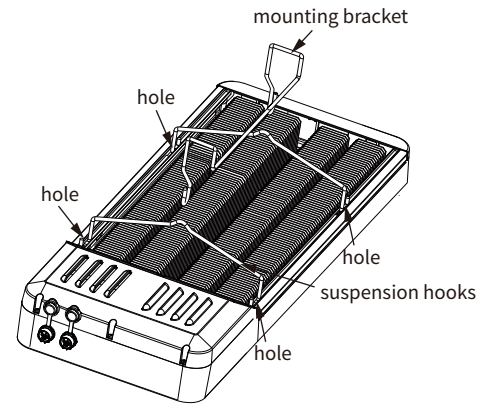

DIMENSION

FIXTURE & ACCESSORIES

Parts	Number	Details
LED fixture	1	
Suspension hooks	2	
Mounting bracket	1	
#1 Cable - AC input	1	 6'
#3 Cable - Signal Chain	1	 0.5' 0.5' 7.2'
User Manual	1	 USER MANUAL
(OPTIONAL) #2 Cable - AC input for Daisy chain	1	 0.5' 0.5' 7.2'

SPECTRUM

PLANTING GUIDANCE

Below is the recommendation for adjusting the mounting height between the LED grow light and the plants according to the growing stage.

Vegetative Height > 3 ft

Flowering to Harvest Height > 2 ft

PPFD DISTRIBUTION

6'X4'=1161 $\mu\text{molm}^{-2}\text{s}^{-1}$ average PPFD-3ft height

EFFICACY

Efficacy up to 3.0 $\mu\text{mol/J}$

Max PPFD : $\mu\text{molm}^{-2}\text{s}^{-1}$

INSTALLATION MANUAL

STEP 1: Take out the LED fixture

STEP 2: Hang the Suspension hooks on the fixed holes

STEP 3: Hang the mounting bracket at the positions of suspension hooks

STEP 4: Hang the Mounting bracket on the truss

STEP 5: The truss size should be less than $\phi 40\text{mm}$ / $40 \times 40\text{mm}$.