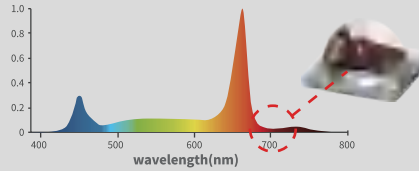

- Greenhouse
- Climate room

FEATURES

1:1 direct replacement for 1000W HPS fixture, **at least 25%** energy savings

At least 25%

Full-Spectrum, High efficiency

High quality chips

Easy to install

Driver inside

Efficient heat dissipation

75% light-emitting surface,
Fast heat dissipation design

High PPFD

Efficacy up to 3.0 $\mu\text{mol}/\text{J}$

High photon uniformity

Plant grow more uniform

SPECIFICATION

Model No.	ZSC-2K760-SV11
Lamp size	29x 11.8 x 4.2 inch(73.7x30x10.7 cm)
Spectrum	Full Spectrum
Rated Wattage	760W @ 277V
AC input voltage	120 - 277V ,50/60Hz
Power factor	> 0.95
PPE	Up to 3.0 $\mu\text{mol}/\text{J}$
Total PPF	2300 $\mu\text{mol}/\text{s}$
Light distribution	120°
Thermal management	Passive
Function	0-10V dimming
Mounting height	$\geq 30"$ (76.2 cm) above canopy
Coverage	4ft x 6ft (122 x 183 cm)
Warranty	5 years warranty
IP rating	IP 66
Lifetime	> 50,000hrs

SPECTRUM

PLANTING GUIDANCE

Below is the recommendation for adjusting the mounting height between the LED grow light and the plants according to the growing stage.

Vegetative Height > 3 ft

Flowering to Harvest Height > 2 ft