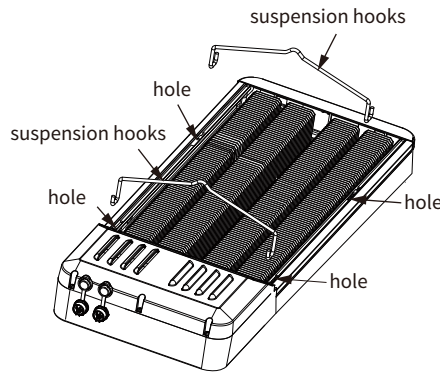

DIMENSION

FIXTURE & ACCESSORIES

Parts	Number	Details
LED fixture	1	
Suspension hooks	2	
Mounting bracket	1	
#1 Cable - AC input	1	 6'
#3 Cable - Signal Chain	1	 0.5' 0.5' 7.2'
User Manual	1	 USER MANUAL
(OPTIONAL) #2 Cable - AC input for Daisy chain	1	 0.5' 0.5' 7.2'

SPECTRUM

PLANTING GUIDANCE

Below is the recommendation for adjusting the mounting height between the LED grow light and the plants according to the growing stage.

Vegetative Height > 3 ft

Flowering to Harvest Height > 2 ft

PPFD DISTRIBUTION

6'X4'=1161 $\mu\text{molm}^{-2}\text{s}^{-1}$ average PPFD-3ft height

EFFICACY

Efficacy up to 3.0 $\mu\text{mol/J}$

Max PPFD : $\mu\text{molm}^{-2}\text{s}^{-1}$

INSTALLATION MANUAL

STEP 1: Take out the LED fixture

STEP 2: Hang the Suspension hooks on the fixed holes

STEP 3: Hang the mounting bracket at the positions of suspension hooks

STEP 4: Hang the Mounting bracket on the truss

STEP 5: The truss size should be less than $\phi 40\text{mm}$ / $40 \times 40\text{mm}$.