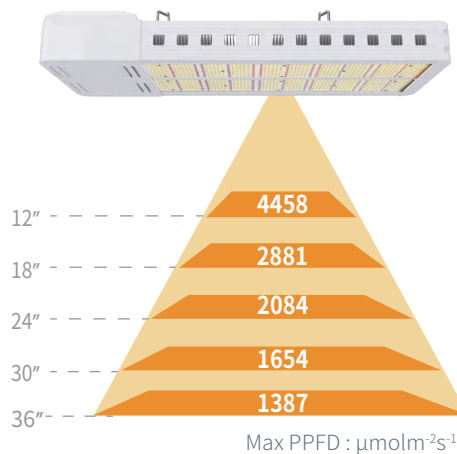

Efficient heat dissipation

75% light-emitting surface,
Fast heat dissipation design

High PPFD

Efficacy up to 3.0 $\mu\text{mol}/\text{J}$

High photon uniformity

Plant grow more uniform

SPECIFICATION

Model No.	ZSC-2K760-SV11
Lamp size	29x 11.8 x 4.2 inch(73.7x30x10.7 cm)
Spectrum	Full Spectrum
Rated Wattage	760W @ 277V
AC input voltage	120 - 277V ,50/60Hz
Power factor	> 0.95
PPE	Up to 3.0 $\mu\text{mol}/\text{J}$
Total PPF	2300 $\mu\text{mol}/\text{s}$
Light distribution	120°
Thermal management	Passive
Function	0-10V dimming
Mounting height	$\geq 30"$ (76.2 cm) above canopy
Coverage	4ft x 6ft (122 x 183 cm)
Warranty	5 years warranty
IP rating	IP 66
Lifetime	> 50,000hrs

SPECTRUM

PLANTING GUIDANCE

Below is the recommendation for adjusting the mounting height between the LED grow light and the plants according to the growing stage.

Vegetative Height > 3 ft

Flowering to Harvest Height > 2 ft

PPFD DISTRIBUTION

6'X4'=1161 $\mu\text{molm}^{-2}\text{s}^{-1}$ average PPFD-3ft height

EFFICACY

Efficacy up to 3.0 $\mu\text{mol/J}$

Max PPFD : $\mu\text{molm}^{-2}\text{s}^{-1}$

INSTALLATION MANUAL

STEP 1: Take out the LED fixture