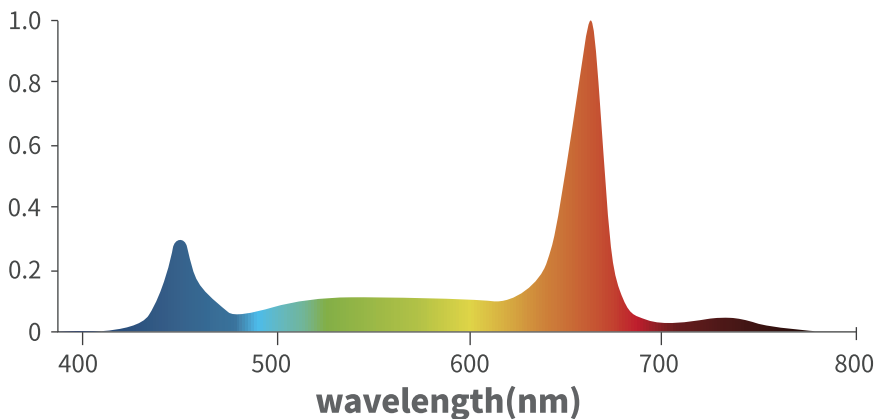

Efficient heat dissipation

75% light-emitting surface,
Fast heat dissipation design

High PPFD

Efficacy up to 3.0 $\mu\text{mol}/\text{J}$

High photon uniformity

Plant grow more uniform

SPECIFICATION

Model No.	ZSC-2K760-SV11
Lamp size	29x 11.8 x 4.2 inch(73.7x30x10.7 cm)
Spectrum	Full Spectrum
Rated Wattage	760W @ 277V
AC input voltage	120 - 277V ,50/60Hz
Power factor	> 0.95
PPE	Up to 3.0 $\mu\text{mol}/\text{J}$
Total PPF	2300 $\mu\text{mol}/\text{s}$
Light distribution	120°
Thermal management	Passive
Function	0-10V dimming
Mounting height	$\geq 30"$ (76.2 cm) above canopy
Coverage	4ft x 6ft (122 x 183 cm)
Warranty	5 years warranty
IP rating	IP 66
Lifetime	> 50,000hrs

SPECTRUM

PLANTING GUIDANCE

Below is the recommendation for adjusting the mounting height between the LED grow light and the plants according to the growing stage.

Vegetative Height > 3 ft

Flowering to Harvest Height > 2 ft