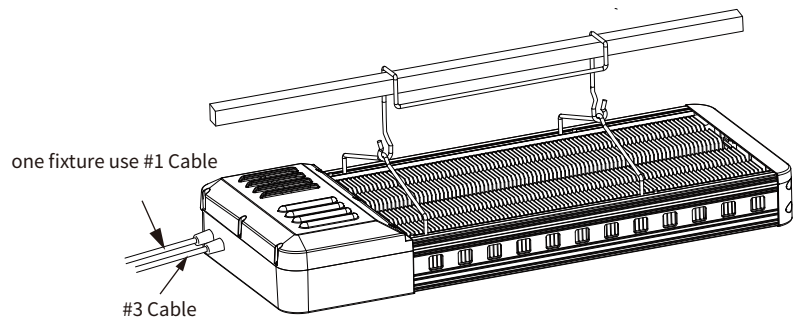

DIMENSION

FIXTURE & ACCESSORIES

Parts	Number	Details
LED fixture	1	
Suspension hooks	2	
Mounting bracket	1	
#1 Cable - AC input	1	 6'
#3 Cable - Signal Chain	1	 0.5' 0.5' 7.2'
User Manual	1	 USER MANUAL
(OPTIONAL) #2 Cable - AC input for Daisy chain	1	 0.5' 0.5' 7.2'

SPECTRUM

PLANTING GUIDANCE

Below is the recommendation for adjusting the mounting height between the LED grow light and the plants according to the growing stage.

Vegetative Height > 3 ft

Flowering to Harvest Height > 2 ft

STEP 2: Hang the Suspension hooks on the fixed holes

STEP 3: Hang the mounting bracket at the positions of suspension hooks

STEP 4: Hang the Mounting bracket on the truss

STEP 5: The truss size should be less than $\phi 40\text{mm}$ / $40 \times 40\text{mm}$.

PACKAGE

Item	QTY	Size	N.W/CTN	G.W/CTN
2300Pro	1 PC	31.5x14x6.3 inch 80x35.6x16 cm	24.4lbs 11 kg	31.1lbs 14.1 kg

APPLICATION

e^{finity} 2300Pro LED Light fixture is a high-performance full spectrum fixture designed specifically for climate rooms and horticultural greenhouses. e^{finity} is confident that you will be happy with the growing results achieve with this highly advanced and innovative LED product.