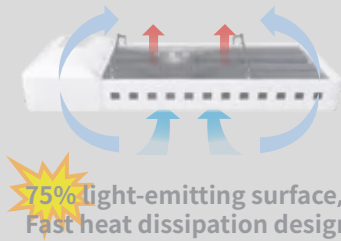

ETL
intertek
5018678

APPLICATION

efinity grow light is brilliantly designed to be a direct, 1-for-1(1:1) replacement for 1000W HPS lights, fitting seamlessly into existing HPS layouts. It's easy to install and provides high PPFD. It's flexibly used in:

- Greenhouse
- Climate room

FEATURES

1:1 direct replacement for 1000W HPS fixture, **at least 25%** energy savings

At least 25%

Full-Spectrum, High efficiency

High quality chips

Easy to install

Driver inside

Efficient heat dissipation

75% light-emitting surface,
Fast heat dissipation design

High PPFD

Efficacy up to 3.0 $\mu\text{mol}/\text{J}$

High photon uniformity

Plant grow more uniform

SPECIFICATION

Model No.	ZSC-2K760-SV11
Lamp size	29x 11.8 x 4.2 inch(73.7x30x10.7 cm)
Spectrum	Full Spectrum
Rated Wattage	760W @ 277V
AC input voltage	120 - 277V ,50/60Hz
Power factor	> 0.95
PPE	Up to 3.0 $\mu\text{mol}/\text{J}$
Total PPF	2300 $\mu\text{mol}/\text{s}$
Light distribution	120°
Thermal management	Passive
Function	0-10V dimming
Mounting height	$\geq 30"$ (76.2 cm) above canopy
Coverage	4ft x 6ft (122 x 183 cm)
Warranty	5 years warranty
IP rating	IP 66
Lifetime	> 50,000hrs

SPECTRUM

PLANTING GUIDANCE

Below is the recommendation for adjusting the mounting height between the LED grow light and the plants according to the growing stage.

Vegetative Height > 3 ft

Flowering to Harvest Height > 2 ft