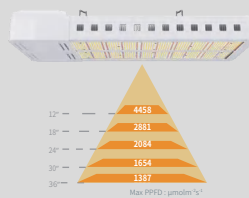

ETL
intertek
5018678

APPLICATION

efinity grow light is brilliantly designed to be a direct, 1-for-1(1:1) replacement for 1000W HPS lights, fitting seamlessly into existing HPS layouts. It's easy to install and provides high PPFD. It's flexibly used in:

- Greenhouse
- Climate room

FEATURES

1:1 direct replacement for 1000W HPS fixture, **at least 25%** energy savings

At least 25%

Full-Spectrum, High efficiency

High quality chips

Easy to install

Driver inside

Efficient heat dissipation

75% light-emitting surface,
Fast heat dissipation design

High PPFD

Efficacy up to 3.0 $\mu\text{mol}/\text{J}$

High photon uniformity

Plant grow more uniform

SPECIFICATION

Model No.	ZSC-2K760-SV11
Lamp size	29x 11.8 x 4.2 inch(73.7x30x10.7 cm)
Spectrum	Full Spectrum
Rated Wattage	760W @ 277V
AC input voltage	120 - 277V ,50/60Hz
Power factor	> 0.95
PPE	Up to 3.0 $\mu\text{mol}/\text{J}$
Total PPF	2300 $\mu\text{mol}/\text{s}$
Light distribution	120°
Thermal management	Passive
Function	0-10V dimming
Mounting height	$\geq 30"$ (76.2 cm) above canopy
Coverage	4ft x 6ft (122 x 183 cm)
Warranty	5 years warranty
IP rating	IP 66
Lifetime	> 50,000hrs

SPECTRUM

PLANTING GUIDANCE

Below is the recommendation for adjusting the mounting height between the LED grow light and the plants according to the growing stage.

Vegetative Height > 3 ft

Flowering to Harvest Height > 2 ft