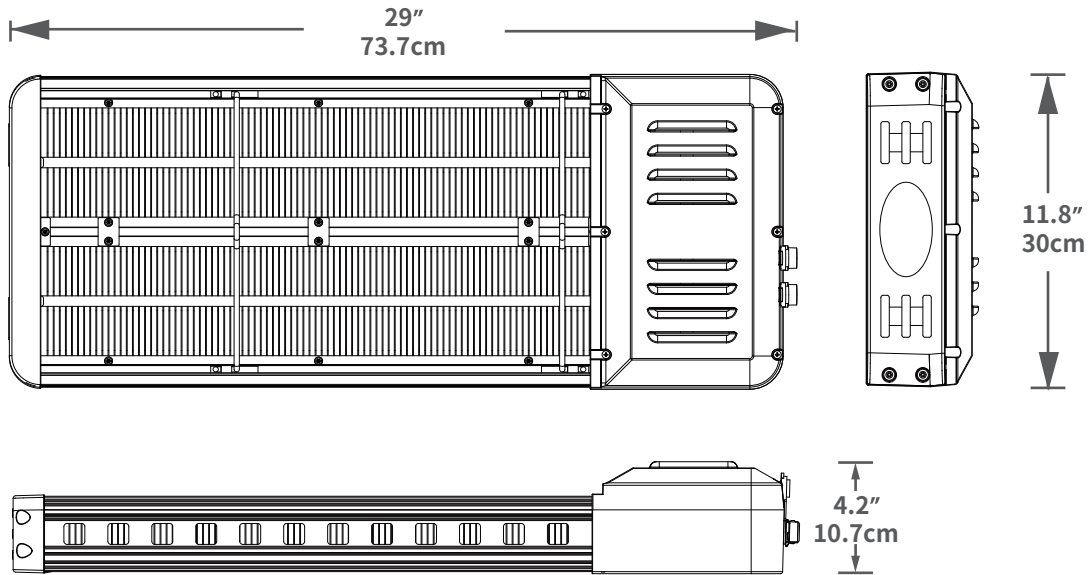

Efficient heat dissipation

75% light-emitting surface,
Fast heat dissipation design

High PPFD

Efficacy up to 3.0 $\mu\text{mol}/\text{J}$

High photon uniformity

Plant grow more uniform

SPECIFICATION

Model No.	ZSC-2K760-SV11
Lamp size	29x 11.8 x 4.2 inch(73.7x30x10.7 cm)
Spectrum	Full Spectrum
Rated Wattage	760W @ 277V
AC input voltage	120 - 277V ,50/60Hz
Power factor	> 0.95
PPE	Up to 3.0 $\mu\text{mol}/\text{J}$
Total PPF	2300 $\mu\text{mol}/\text{s}$
Light distribution	120°
Thermal management	Passive
Function	0-10V dimming
Mounting height	$\geq 30"$ (76.2 cm) above canopy
Coverage	4ft x 6ft (122 x 183 cm)
Warranty	5 years warranty
IP rating	IP 66
Lifetime	> 50,000hrs

DIMENSION

FIXTURE & ACCESSORIES

Parts	Number	Details
LED fixture	1	
Suspension hooks	2	
Mounting bracket	1	
#1 Cable - AC input	1	 6'
#3 Cable - Signal Chain	1	 0.5' 0.5' 7.2'
User Manual	1	 USER MANUAL
(OPTIONAL) #2 Cable - AC input for Daisy chain	1	 0.5' 0.5' 7.2'

SPECTRUM

PLANTING GUIDANCE

Below is the recommendation for adjusting the mounting height between the LED grow light and the plants according to the growing stage.

Vegetative Height > 3 ft

Flowering to Harvest Height > 2 ft