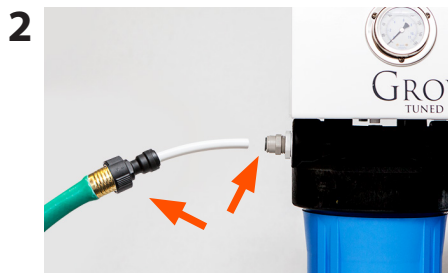

GARDEN HOSE ADAPTER ALTERNATIVE

Alternatively, Connect the 3/8 tubing to the Garden Hose Adapter and to the quick connect fitting on the outlet side of your Lil Boss.

3 Turn water on slowly.