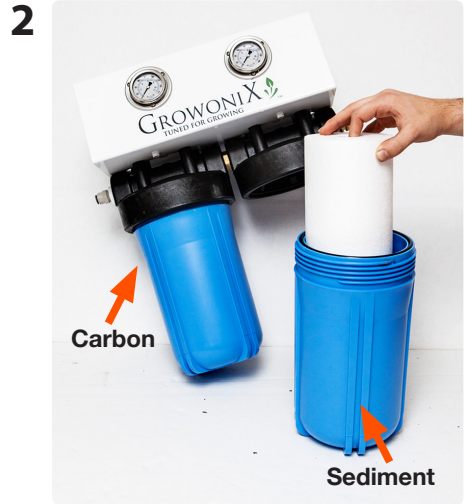

Install new sediment and carbon filter, making sure they go into the correct filter housings.