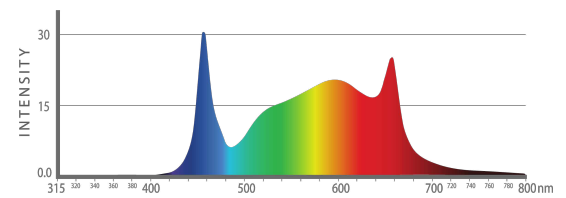

iLogic[™]121

VOLTAGE: 100-277V

WATTS: 780W

SKU: IL-iLogic-121

The World's Most Advanced HPS Replacement

TECHNICAL SPECS

Rated Voltage	120-277V AC
Voltage Range (+/-10%)	100-277V
PPF	2100 $\mu\text{mol/s}$
Efficacy	2.7 $\mu\text{mol/J}$
Min Power Factor	>0.95
Operational Phase	Grow and Bloom phase
Frequency	50 / 60Hz
Dimmable	0-10V Controllable
Suggested Assemble	6.56' to top of Canopy
Emitter Cooling	Passive / Extruded Case
Light Distribution	120°
Waterproof Rating	IP65 for Damp/Wet Conditions
LED Lifespan (90% of Life)	50,000+ hours

iLogic 121 LED SPECTRUM

PHYSICAL SPECIFICATIONS

Length	830mm	32.67"
Width	435mm	17.12"
Height	100mm	3.93"
Weight	18.18 kg	40.1 lbs

MOUNTING & COVERAGE

5 YEAR WARRANTY