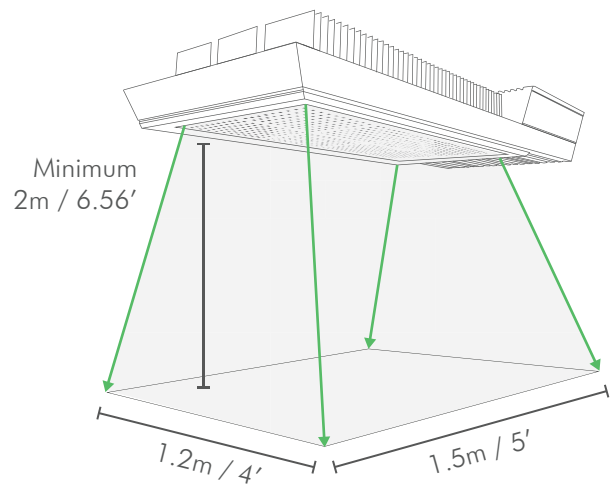

iLogic[™]121

VOLTAGE: 100-277V

WATTS: 780W

SKU: IL-iLogic-121

The World's Most Advanced HPS Replacement

TECHNICAL SPECS

Rated Voltage	120-277V AC
Voltage Range (+/-10%)	100-277V
PPF	2100 $\mu\text{mol/s}$
Efficacy	2.7 $\mu\text{mol/J}$
Min Power Factor	>0.95
Operational Phase	Grow and Bloom phase
Frequency	50 / 60Hz
Dimmable	0-10V Controllable
Suggested Assemble	6.56' to top of Canopy
Emitter Cooling	Passive / Extruded Case
Light Distribution	120°
Waterproof Rating	IP65 for Damp/Wet Conditions
LED Lifespan (90% of Life)	50,000+ hours

iLogic 121 LED SPECTRUM

PHYSICAL SPECIFICATIONS

Length	830mm	32.67"
Width	435mm	17.12"
Height	100mm	3.93"
Weight	18.18 kg	40.1 lbs

MOUNTING & COVERAGE

5 YEAR WARRANTY