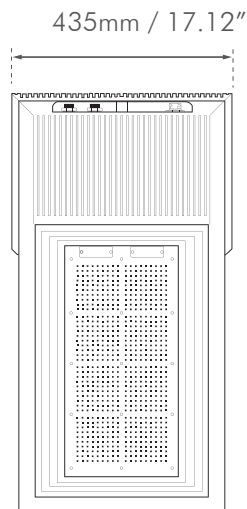

iLogic[™]121

VOLTAGE: 100-277V

WATTS: 780W

SKU: IL-iLogic-121

The World's Most Advanced HPS Replacement

TECHNICAL SPECS

Rated Voltage	120-277V AC
Voltage Range (+/-10%)	100-277V
PPF	2100 $\mu\text{mol/s}$
Efficacy	2.7 $\mu\text{mol/J}$
Min Power Factor	>0.95
Operational Phase	Grow and Bloom phase
Frequency	50 / 60Hz
Dimmable	0-10V Controllable
Suggested Assemble	6.56' to top of Canopy
Emitter Cooling	Passive / Extruded Case
Light Distribution	120°
Waterproof Rating	IP65 for Damp/Wet Conditions
LED Lifespan (90% of Life)	50,000+ hours

iLogic 121 LED SPECTRUM

PHYSICAL SPECIFICATIONS

Length	830mm	32.67"
Width	435mm	17.12"
Height	100mm	3.93"
Weight	18.18 kg	40.1 lbs

MOUNTING & COVERAGE

5 YEAR WARRANTY