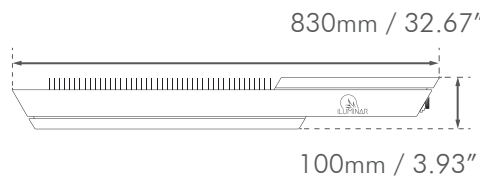

iLogic[™]121

VOLTAGE: 100-277V

WATTS: 780W

SKU: IL-iLogic-121

The World's Most Advanced HPS Replacement

TECHNICAL SPECS

Rated Voltage	120-277V AC
Voltage Range (+/-10%)	100-277V
PPF	2100 $\mu\text{mol/s}$
Efficacy	2.7 $\mu\text{mol/J}$
Min Power Factor	>0.95
Operational Phase	Grow and Bloom phase
Frequency	50 / 60Hz
Dimmable	0-10V Controllable
Suggested Assemble	6.56' to top of Canopy
Emitter Cooling	Passive / Extruded Case
Light Distribution	120°
Waterproof Rating	IP65 for Damp/Wet Conditions
LED Lifespan (90% of Life)	50,000+ hours

iLogic 121 LED SPECTRUM

PHYSICAL SPECIFICATIONS

Length	830mm	32.67"
Width	435mm	17.12"
Height	100mm	3.93"
Weight	18.18 kg	40.1 lbs

MOUNTING & COVERAGE

5 YEAR WARRANTY