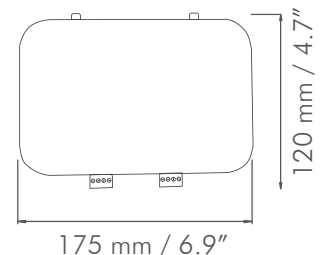

Dimensions