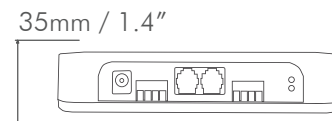

Dimensions