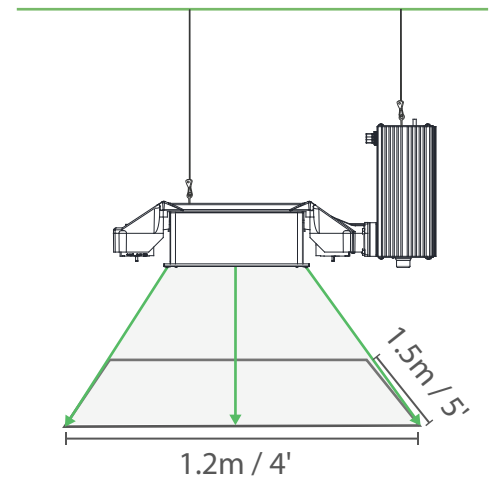

IL-CMHDE630-120

IL-CMHDE630-277

IL-CMHDE630-347

- ◀ Energy efficient
- ◀ Uniform Light Distribution
- ◀ Soft Start Technology
- ◀ Ignition Failure Protection

SPECIFICATIONS 120V 240V 277V 347V

Input Current	5.56A	2.79A	2.4A	1.92A
Input Power	675W	675W	675W	343W
Rated Main Voltage	120V	240V	277V	347V
Voltage Range	108-264V		249-305V	312-382V
Operation Frequency	140-220Hz			
Main Frequency	50 - 60Hz			
THD	<15%			
Controller	0-10V Protocol			
Min Power Factor	0.95			
Crest Factor	<1.7			
Input Connection	IP68 Wieland Plug			
BTU Output	2,770 btu			
Relative Humidity	95% (Non-condensing)			
Operation Temp.	-20 - 40°C / -4-104°F			
Socket Type	K12x30s - / Style			
Max. Temperature	75°C/167°F			
Mounting Height	1.2m / 4'			

MOUNTING & COVERAGE

Recommended to use with ILUMINAR Touch or ILUMINAR HASH Controller.
Lamp Not Included.

PHYSICAL SPECIFICATIONS

	120/240V	277/347V
Case Length	318mm / 12.52"	318mm / 12.52"
Case Width	213mm / 8.39"	249.2mm / 9.81"
Height	597.9mm / 23.54"	597.9mm / 23.54"
Weight	6.6kg / 14.55lb	6.7kg / 14.77lb