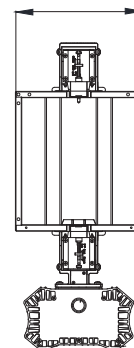

IL-CMHDE630-120

IL-CMHDE630-277

IL-CMHDE630-347

- ◀ Energy efficient
- ◀ Uniform Light Distribution
- ◀ Soft Start Technology
- ◀ Ignition Failure Protection

SPECIFICATIONS 120V 240V 277V 347V

Input Current	5.56A	2.79A	2.4A	1.92A
Input Power	675W	675W	675W	343W
Rated Main Voltage	120V	240V	277V	347V
Voltage Range	108-264V		249-305V	312-382V
Operation Frequency	140-220Hz			
Main Frequency	50 - 60Hz			
THD	<15%			
Controller	0-10V Protocol			
Min Power Factor	0.95			
Crest Factor	<1.7			
Input Connection	IP68 Wieland Plug			
BTU Output	2,770 btu			
Relative Humidity	95% (Non-condensing)			
Operation Temp.	-20 - 40°C / -4-104°F			
Socket Type	K12x30s - / Style			
Max. Temperature	75°C/167°F			
Mounting Height	1.2m / 4'			

MOUNTING & COVERAGE

Recommended to use with ILUMINAR Touch or ILUMINAR HASH Controller.
Lamp Not Included.

PHYSICAL SPECIFICATIONS

	120/240V	277/347V
Case Length	318mm / 12.52"	318mm / 12.52"
Case Width	213mm / 8.39"	249.2mm / 9.81"
Height	597.9mm / 23.54"	597.9mm / 23.54"
Weight	6.6kg / 14.55lb	6.7kg / 14.77lb

249.2mm / 9.81"

3 YEAR WARRANTY

iluminarlighting.com
Toll Free: 1-877-540-5588

© Copyright 2020 ILUMINAR Lighting
Subject to change without notice.