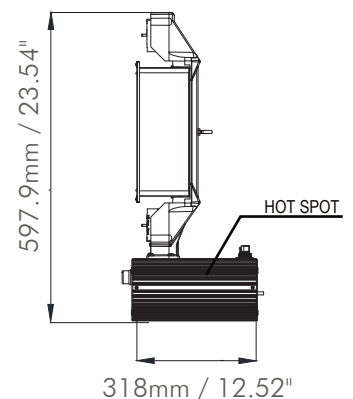

IL-CMHDE630-120

IL-CMHDE630-277

IL-CMHDE630-347

- ◀ Energy efficient
- ◀ Uniform Light Distribution
- ◀ Soft Start Technology
- ◀ Ignition Failure Protection

SPECIFICATIONS 120V 240V 277V 347V

Input Current	5.56A	2.79A	2.4A	1.92A
Input Power	675W	675W	675W	343W
Rated Main Voltage	120V	240V	277V	347V
Voltage Range	108-264V		249-305V	312-382V
Operation Frequency	140-220Hz			
Main Frequency	50 - 60Hz			
THD	<15%			
Controller	0-10V Protocol			
Min Power Factor	0.95			
Crest Factor	<1.7			
Input Connection	IP68 Wieland Plug			
BTU Output	2,770 btu			
Relative Humidity	95% (Non-condensing)			
Operation Temp.	-20 - 40°C / -4-104°F			
Socket Type	K12x30s - / Style			
Max. Temperature	75°C/167°F			
Mounting Height	1.2m / 4'			

MOUNTING & COVERAGE

Recommended to use with ILUMINAR Touch or ILUMINAR HASH Controller.
Lamp Not Included.

PHYSICAL SPECIFICATIONS

	120/240V	277/347V
Case Length	318mm / 12.52"	318mm / 12.52"
Case Width	213mm / 8.39"	249.2mm / 9.81"
Height	597.9mm / 23.54"	597.9mm / 23.54"
Weight	6.6kg / 14.55lb	6.7kg / 14.77lb

249.2mm / 9.81"

3 YEAR WARRANTY

iluminarlighting.com
Toll Free: 1-877-540-5588

© Copyright 2020 ILUMINAR Lighting
Subject to change without notice.